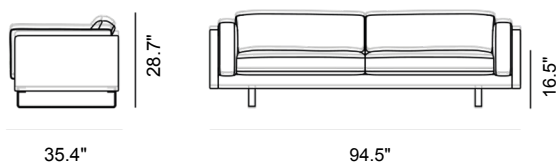

WOOD / METAL FRAME

BRUSHED
CHROME

OAK SOAP
TREATED

OAK
STANDARD
LACQUER

Upholstery according to current price list.