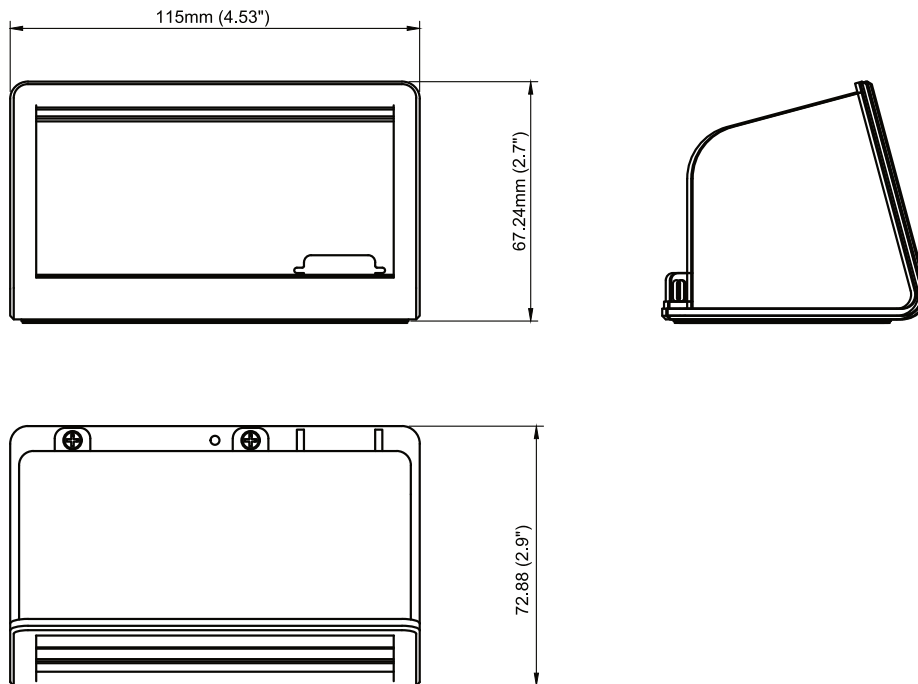

First choose up to 4 modules from the MiniClip range shown below (Dual USB 50mm counts as 2 modules). Then clip the chosen modules into the front of the Mini-Clip Desktop Housing in the order you require. Attach the cables and finally secure the rear cover. It couldn't be simpler!

The MiniClip Desktop Housing can be left free standing or attached to the desk or nightstand using either screws or a lanyard.

Dual USB-C

Dual USB-A

Dual USB-A High Power

Light Switch

HDMI

3.5mm Audio

CAT6

## Specifications

- Black, brushed metal finish.
- Holds up to four 25mm modules or two 25mm modules and one 50mm module.
- Modules can be arranged as desired.
- Security options allow attachment to desk using either screws or a lanyard.

## Dimensions

Width: 4.53" (115mm), height: 2.7" (67.24mm), depth: 2.9" (72.88mm).