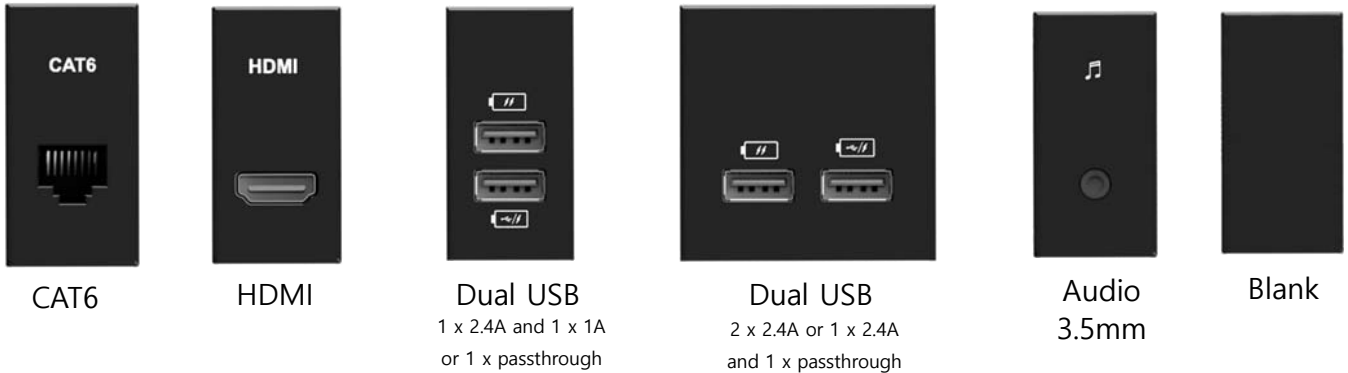

SPECIFICATION

THE FLEXIBILITY OF MINI-CLIPS ON YOUR DESK OR NIGHTSTAND

The Mini-Clip Desktop Housing brings the flexibility of the Mini-Clip range to the guest room desk or nightstand. A subtle brushed metal finish complements the Mini-Clip modules perfectly and can house up to four 25mm modules or two 25mm modules and a 50mm module.

MiniClip Desktop Housing with an example module configuration.

First choose up to 4 modules from the MiniClip range shown below (Dual USB 50mm counts as 2 modules).

Then clip the chosen modules into the front of the Mini-Clip Desktop Housing in the order you require. Attach the cables and finally secure the rear cover. It couldn't be simpler!

The MiniClip Desktop Housing can be left free standing or attached to the desk or nightstand using either screws, adhesive pad or lanyard.

SPECIFICATIONS

- Black, brushed metal finish
- Holds up to four 25mm modules or two 25mm modules and one 50mm module
- Modules can be arranged as desired
- Security options allow attachment to desk using either screws, adhesive pad or lanyard.

SPECIFICATION

DIMENSIONS

Width: 4.53"(115mm) , Height: 2.7"(67.24mm), Depth: 2.9"(72.88mm).

ORDERING

- TA-MCDDTHBK01 Mini-Clip Desktop Housing, Black

* The Mini-Clip Desktop Housing is not supplied with any Mini-Clip modules, these need to be ordered separately.