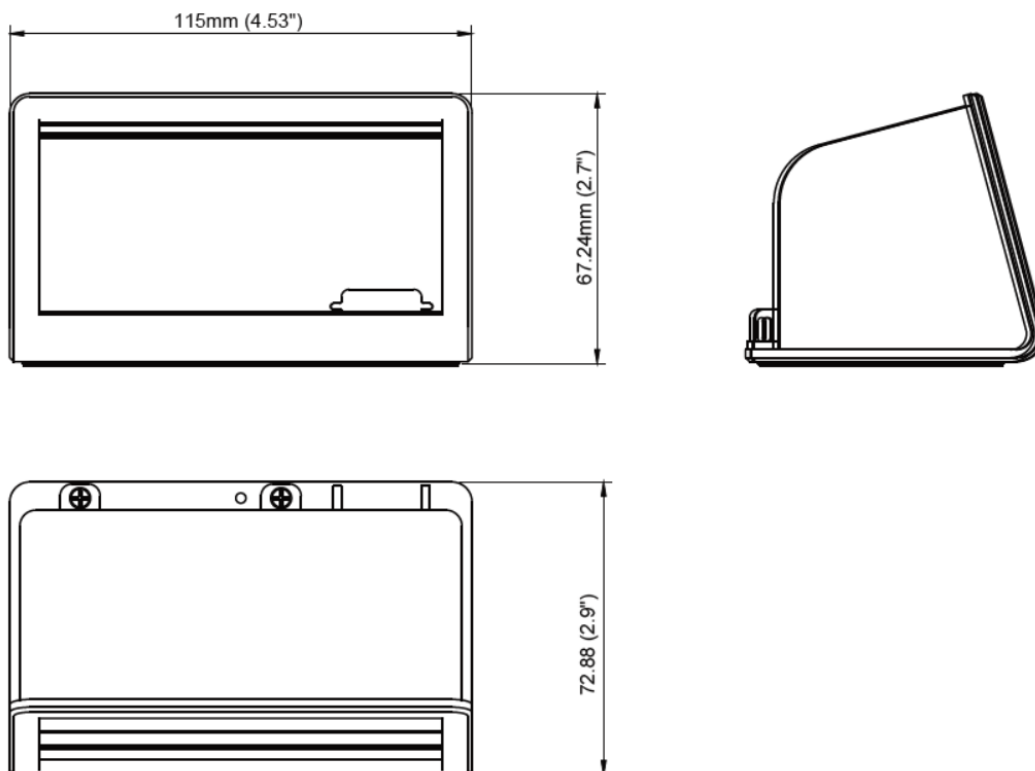

SPECIFICATION

THE FLEXIBILITY OF MINI-CLIPS ON YOUR DESK OR NIGHTSTAND

The Mini-Clip Desktop Housing brings the flexibility of the Mini-Clip range to the guest room desk or nightstand. A subtle brushed metal finish complements the Mini-Clip modules perfectly and can house up to four 25mm modules or two 25mm modules and a 50mm module.

MiniClip Desktop Housing with an example module configuration.

First choose up to 4 modules from the MiniClip range shown below (Dual USB 50mm counts as 2 modules).

Then clip the chosen modules into the front of the Mini-Clip Desktop Housing in the order you require. Attach the cables and finally secure the rear cover. It couldn't be simpler!

The MiniClip Desktop Housing can be left free standing or attached to the desk or nightstand using either screws, adhesive pad or lanyard.

SPECIFICATIONS

- Black, brushed metal finish
- Holds up to four 25mm modules or two 25mm modules and one 50mm module
- Modules can be arranged as desired
- Security options allow attachment to desk using either screws, adhesive pad or lanyard.

SPECIFICATION

DIMENSIONS

Width: 4.53"(115mm) , Height: 2.7"(67.24mm), Depth: 2.9"(72.88mm).

ORDERING

- TA-MCDDTHBK01 Mini-Clip Desktop Housing, Black

* The Mini-Clip Desktop Housing is not supplied with any Mini-Clip modules, these need to be ordered separately.