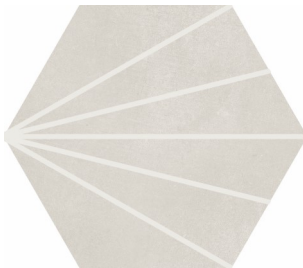

White

Black

Terracota

Deco blue

Deco White

Deco Black

Deco Green

Deco Gray

Deco Rose

Contact Us:

sales@urbancoasttile.com

Spotlight

Porcelain

A very soft cement-look tile with a velvety touch, but the most characteristic feature being the relief that recreates origami-like figures.

Availability	Stock Colors
9x10	Blue, White, Black, Terracota, Deco Blue, Deco White, Deco Black, Deco Gray, Deco Green, Deco Rose

Technical Data	9x10
Body Type	Porcelain
Wear Rating	2—Blue, Black, Terracota, Deco Blue, Deco Black
	3—Deco Green, Deco Rose
	4—White, Deco White, Deco Gray
Shade Variation	V2
DCOF	≥.74
Recycled Content	Yes
Finish	Matte