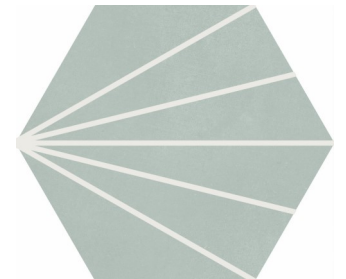

White

Black

Terracota

Deco blue

Deco White

Deco Black

Deco Green

Deco Gray

Deco Rose

Contact Us:

sales@urbancoasttile.com

Spotlight

Porcelain

A very soft cement-look tile with a velvety touch, but the most characteristic feature being the relief that recreates origami-like figures.