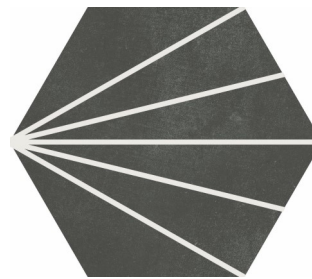

White

Black

Terracota

Deco blue

Deco White

Deco Black

Deco Green

Deco Gray

Deco Rose

Contact Us:

sales@urbancoasttile.com

Spotlight

Porcelain

A very soft cement-look tile with a velvety touch, but the most characteristic feature being the relief that recreates origami-like figures.