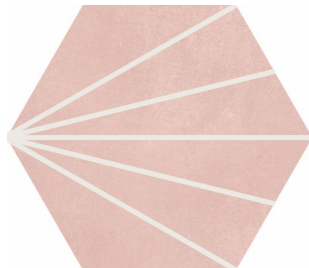

White

Black

Terracota

Deco blue

Deco White

Deco Black

Deco Green

Deco Gray

Deco Rose

Contact Us:

sales@urbancoasttile.com

Spotlight

Porcelain

A very soft cement-look tile with a velvety touch, but the most characteristic feature being the relief that recreates origami-like figures.

Availability	Stock Colors
9x10	Blue, White, Black, Terracota, Deco Blue, Deco White, Deco Black, Deco Gray, Deco Green, Deco Rose

Technical Data	9x10
Body Type	Porcelain
Wear Rating	2—Blue, Black, Terracota, Deco Blue, Deco Black
	3—Deco Green, Deco Rose
	4—White, Deco White, Deco Gray
Shade Variation	V2
DCOF	≥.74
Recycled Content	Yes
Finish	Matte