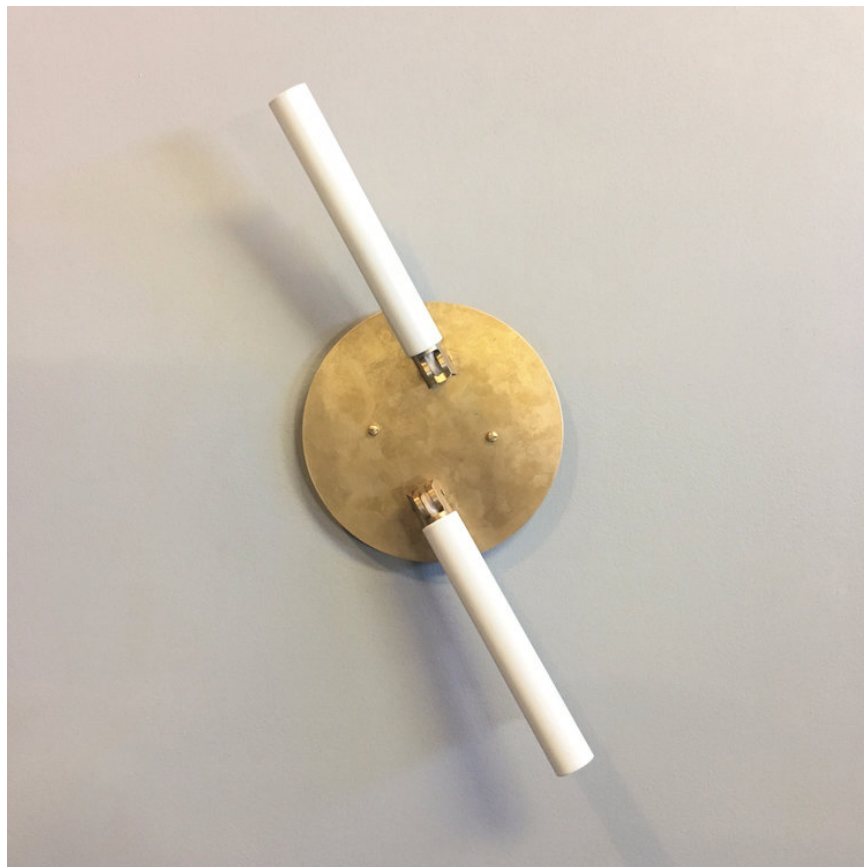

COMERFORD  
COLLECTION

LIAM ROUND SCONCE

6"D (base) x 7"L (shade) x 16"L (fully extended shades)

Brass base with white powder coated swivel shades

LED candelabra bulbs

Call for stock

\$1,450 each