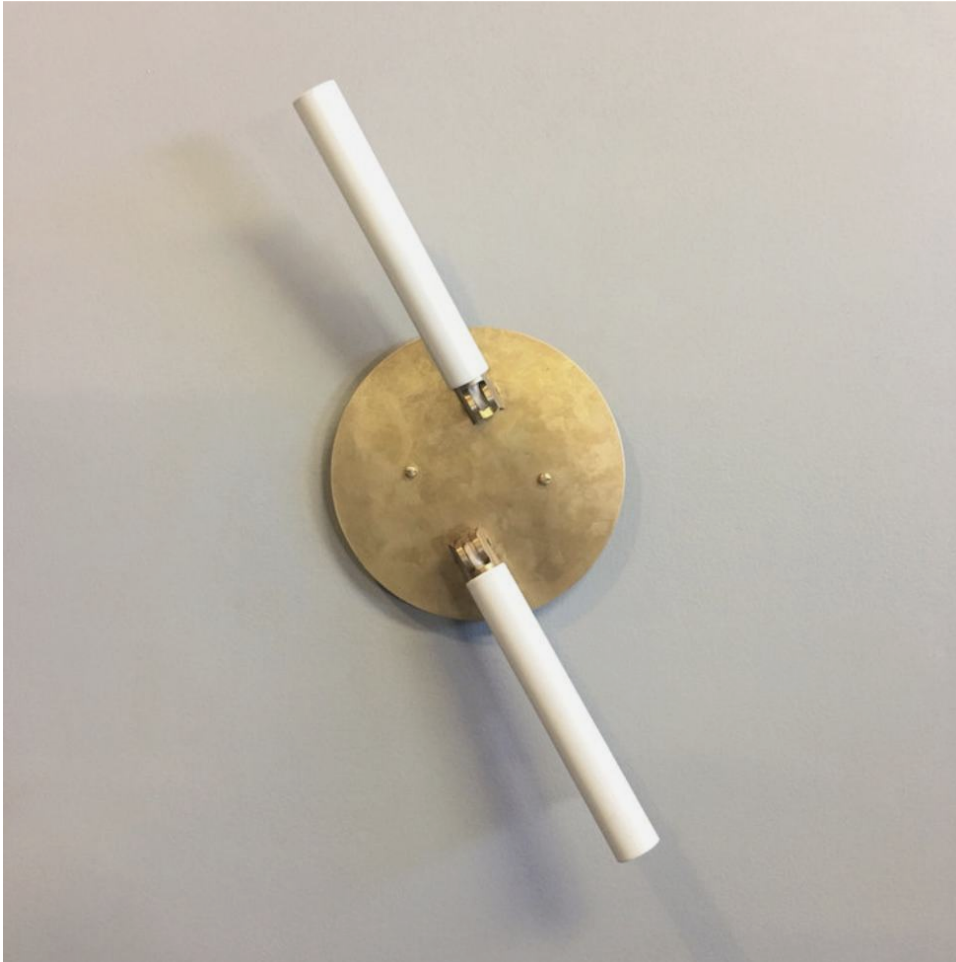

## LIAM ROUND SCONCE

\$1,650

### DESIGN

Brass base with white powder coated swivel shades  
Light source Candelabra Bulbs LED 10W (25W equivalent)

### DIMENSIONS

6"D (base) x 7"L (shade) x 16"L (fully extended shades)