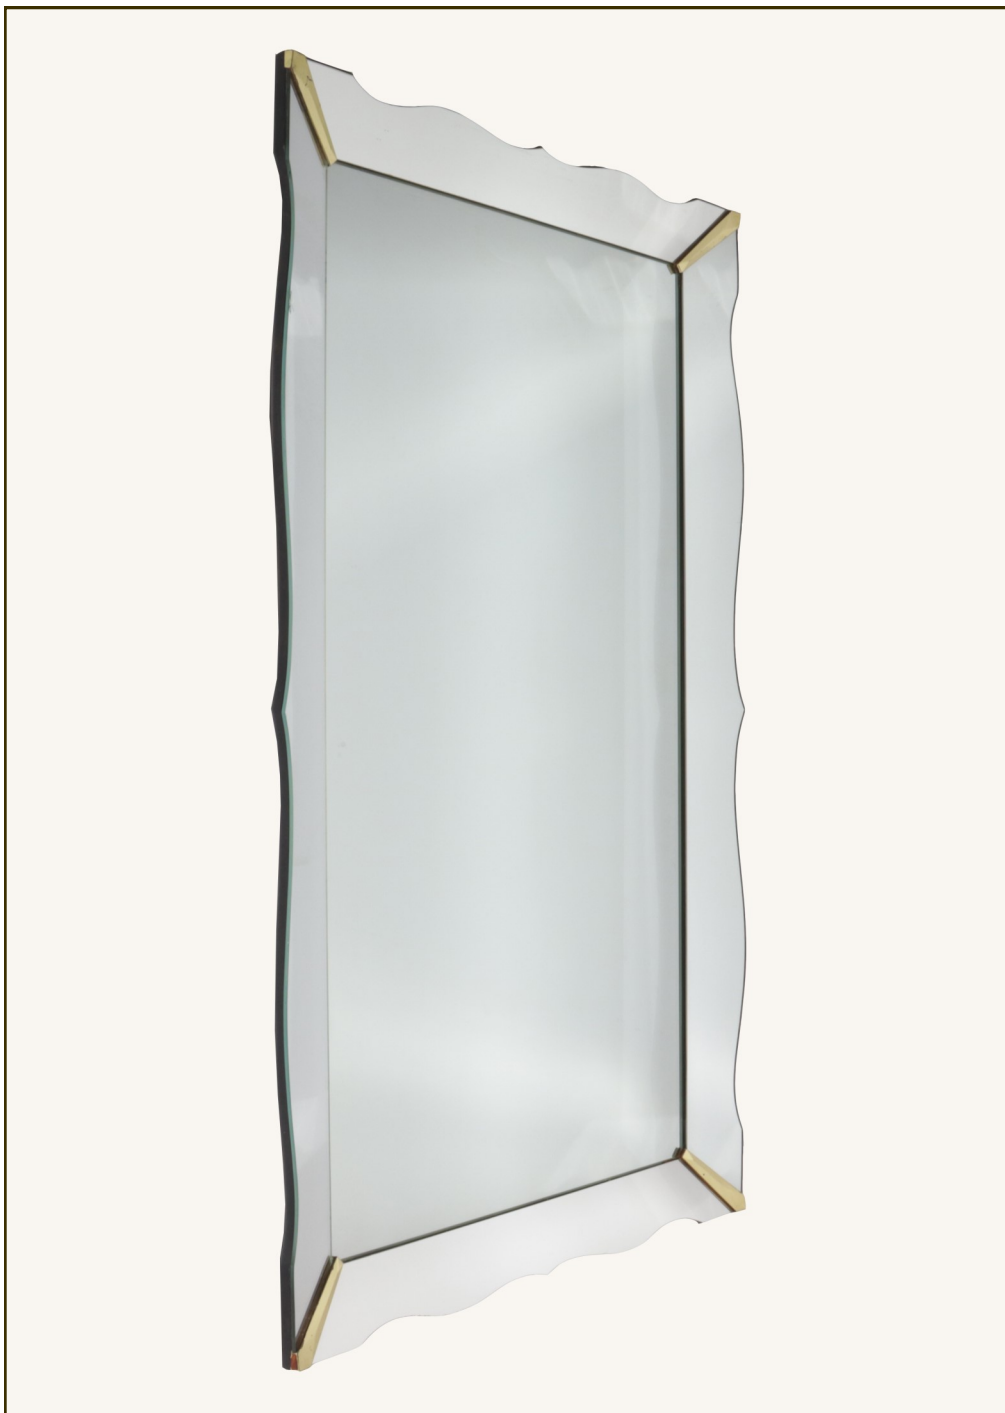

JAN SHOWERS

ANTIQUES

621-1040

Mirror with curved sides and brass detail, c. 1960

36"w X 1"d X 60"h