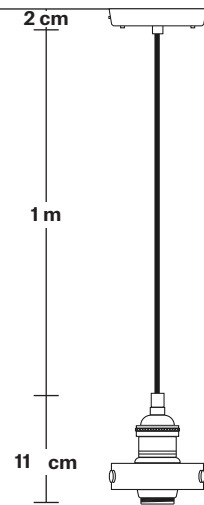

# Brooklyn Cord Set ES E27 Large Glass Bulb Holder

Product Code: BR-GLCS

H: 113 cm x W: 12 cm x D: 12 cm

**Bulb required:** Standard screw (E27) fitting, max 40W.

**Weight:** 0.5 kg

## DIMENSIONS

Bulb Holder Diameter: 8 cm / 3.1"

Bulb Holder Height: 11 cm / 4.3"

Ceiling Rose Diameter: 12 cm / 4.7"

Ceiling Rose Height: 2 cm / 0.8"

Full Drop: 113 cm / 44.5"