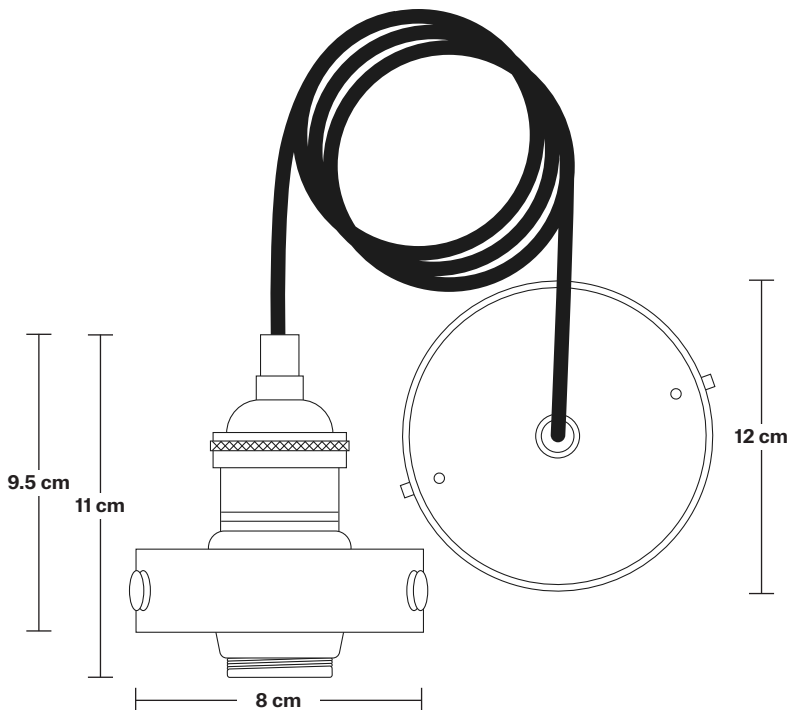

# Brooklyn Cord Set ES E27 Large Glass Bulb Holder

Product Code: BR-GLCS

H: 113 cm x W: 12 cm x D: 12 cm

**Bulb required:** Standard screw (E27) fitting, max 40W.

**Weight:** 0.5 kg

## DIMENSIONS

Bulb Holder Diameter: 8 cm / 3.1"

Bulb Holder Height: 11 cm / 4.3"

Ceiling Rose Diameter: 12 cm / 4.7"

Ceiling Rose Height: 2 cm / 0.8"

Full Drop: 113 cm / 44.5"