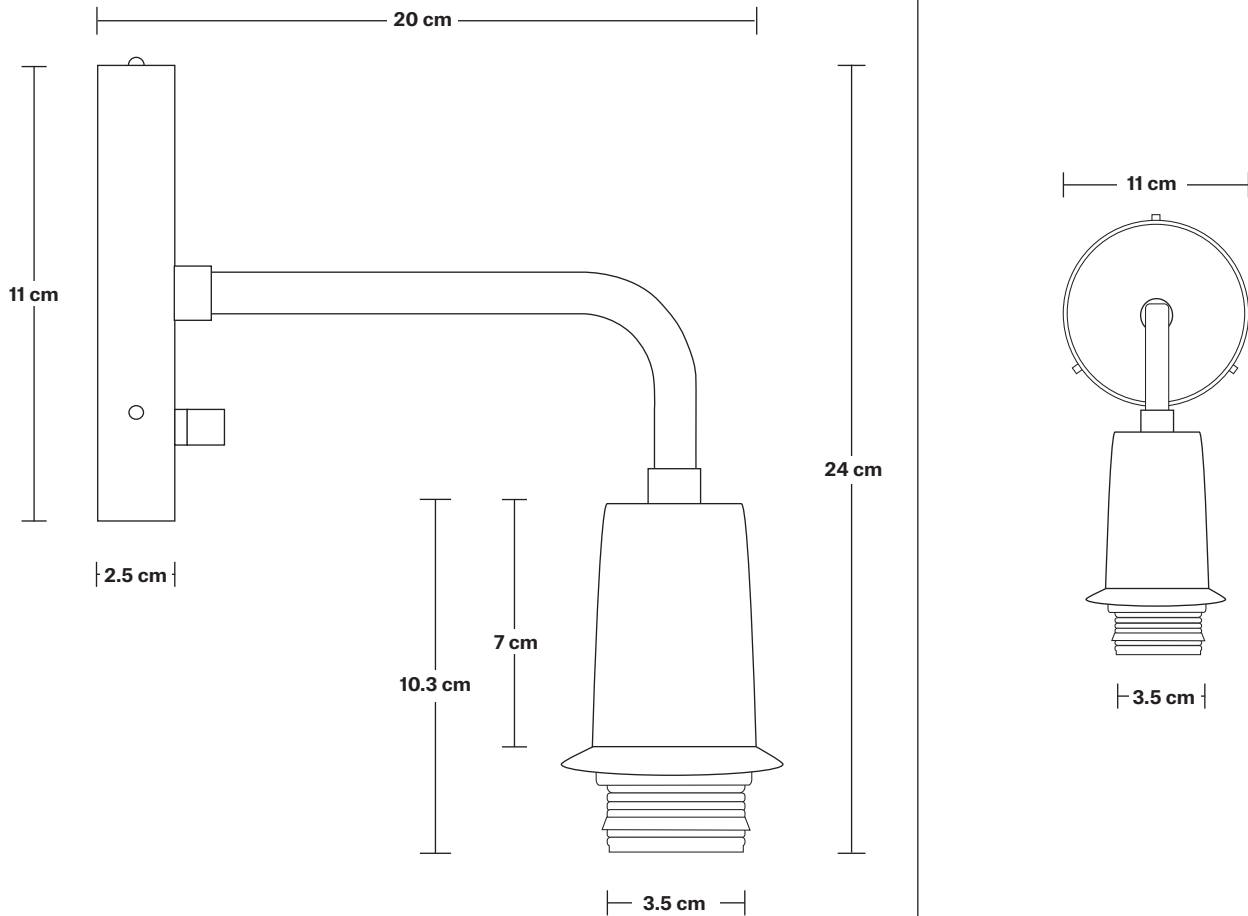

Sleek Wall Holder

Product Code: SL-WL

H: 24 cm x W: 21 cm x D: 11 cm

SPECIFICATIONS

We meet all UK and EU lighting and safety regulations.

Our products are hand finished to ensure an authentic vintage look and therefore they may vary slightly from those shown in the images.

Bulb required: Standard screw (E27) fitting, max 25W.

Maximum weight: 0.5 kg

INFORMATION

Finishes: Brass, Pewter, Copper, Black.

Ready to be installed, installation required.

Wall mount screws not included.

Wall rose: Copper, Brass, Pewter, Black.

DIMENSIONS

Holder Diameter: 3.5 cm / 1.3"

Holder Height: 10.3 cm / 4"

Ceiling Rose Diameter: 11 cm / 4.3"

Ceiling Rose Height: 2.5 cm / 0.98"