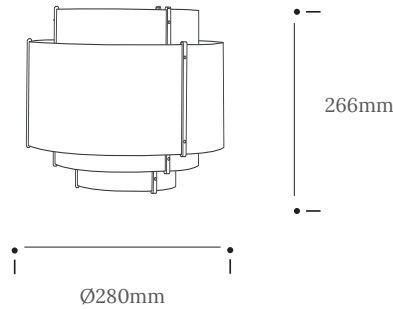

LEVEN TABLE LIGHT

Product Specification

Tom Raffield

Leven Table Light

Showcasing structural beauty. Inspired by the striking formations of smooth, sea-eroded cliff faces and ridged headlands that distinguish the north coast of Cornwall, the Leven Lighting Range effortlessly elevates space with its tiered drum aesthetic.

Meaning 'level' in Cornish, the Leven Table Light is handcrafted using four tiers of curving oak or walnut timber that climb a central plywood frame summit. Secured at the seams with four brass accented rivets, each arching layer of sustainably sourced wood builds a balanced silhouette of careful craftsmanship. Expertly radiating light in all directions, the Leven Table Light illuminates your space whilst projecting beautiful shapes and shadows across the surface on which it rests. With a blend of Scandinavian and Art Deco aesthetics, use this wooden table light to brighten living spaces, bedrooms, and workspaces alike.

Glow beyond. Elevate your interior.

Product Type : Table Light	SKU	Wood types	Dimensions L x W x H (mm)		Weight (kg)	
			Unboxed	Boxed	Unboxed	Boxed
Leven Table Light	TR-LEVN-TBL-O	Oak	Ø280 x 266	457 x 305 x 457	0.39	2
	TR-LEVN-TBL-W	Walnut				
Materials	Oak	Walnut	Other materials			
			Birch ply frame			
Finish	Non-toxic, hard wearing water based varnish - satin					
Wiring kit options	Brass bulb holder with black inline switch and plug	Wiring kit	Flex		Reccomended light bulb	
		Plastic inline switch	Flex colour: grey fabric		Max 25W LED	
		E27 (240v)	Cable length: 228cm from plug to bulb holder			
Care information	Dusting your light regularly and with a light feather duster should keep your light looking clean, otherwise wipe with a damp cloth and remove any moisture with a dry cloth. Gentle furniture polishes can also be used.					
Additional information	- Suitable for use on 240v circuits. - This product can be plugged straight into a 240v outlet.					

Tom Raffield Ltd, F3 Church View Business Park, Bickland Water Rd, Falmouth TR11 4FZ, UK
tomraffield.com contact@tomraffield.com +44 (0) 1326 722725 #tomraffield @tomraffield

Due to the character of handcrafted natural products, all dimensions are approximate. Wood colour may slightly vary.
All products, prices and leadtimes are correct at time of print and are subject to change without notice.