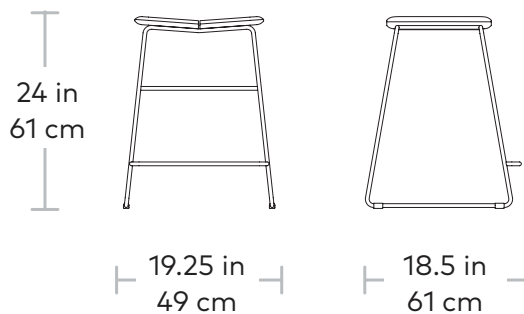

Aero Counter Stool **NEW**

Gus*

FRAME > Powder-Coated Metal Rod
FINISH > Solid Ash

Taking cues from contemporary Scandinavian design, the Aero Counter Stool features a gently rounded chamfered seat made from two perfectly balanced pieces of solid FSC®-certified Ash wood set atop an airy, curved metal frame. Playful and lightweight, it's the ideal perch for lazy breakfasts and lively dinners. Choose from three of-the-moment hues that will breathe life into your decor. Also available as a Stool and Bar Stool.