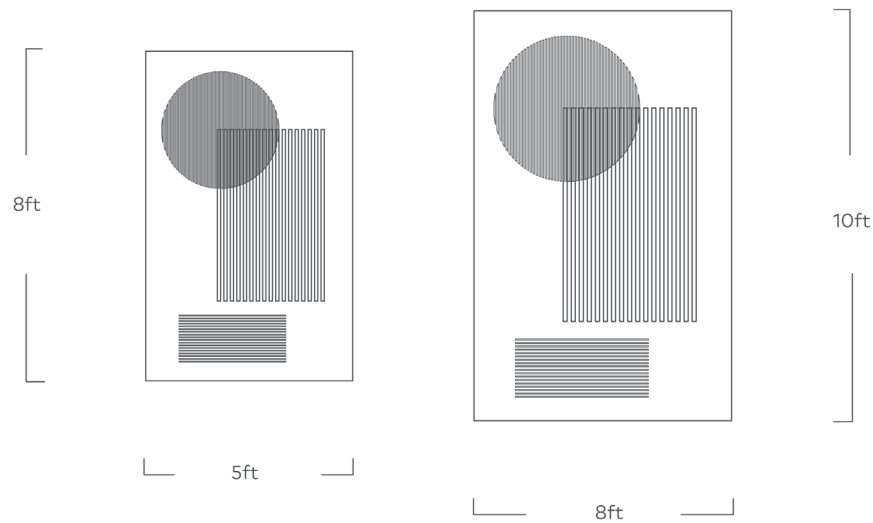

Construct Reversible Rug

Cargo

Versa

Go ahead, take it outside. Made from recycled plastic bottles, the Construct Rug is versatile enough to be used in the living room or out on the patio. Featuring a bold, graphic pattern that blends with a myriad of decorating styles, it's bound to become your favorite rug. Plus, it's reversible – meaning you'll never be tied down to one look. Available in two colourways and two sizes, this rug is perfect for bedrooms, living rooms and backyard patios.

Construct Reversible Rug

- For indoor or outdoor use.
- Made from polyester derived from recycled plastic bottles.
- One 8x10 Construct Rug diverts 964 plastic bottles away from oceans and landfills.
- One 5x8 Construct Rug diverts 429 plastic bottles away from oceans and landfills.
- Sizes listed are approximate and may vary slightly.
- Flatweave rug is reversible and features different graphic colour schemes on each side.
- Hand-bound edges.
- Shed resistant.
- Rug pad is recommended for added comfort and stability (indoor use).
- Shake and hose down to clean rug; hang to air dry completely.