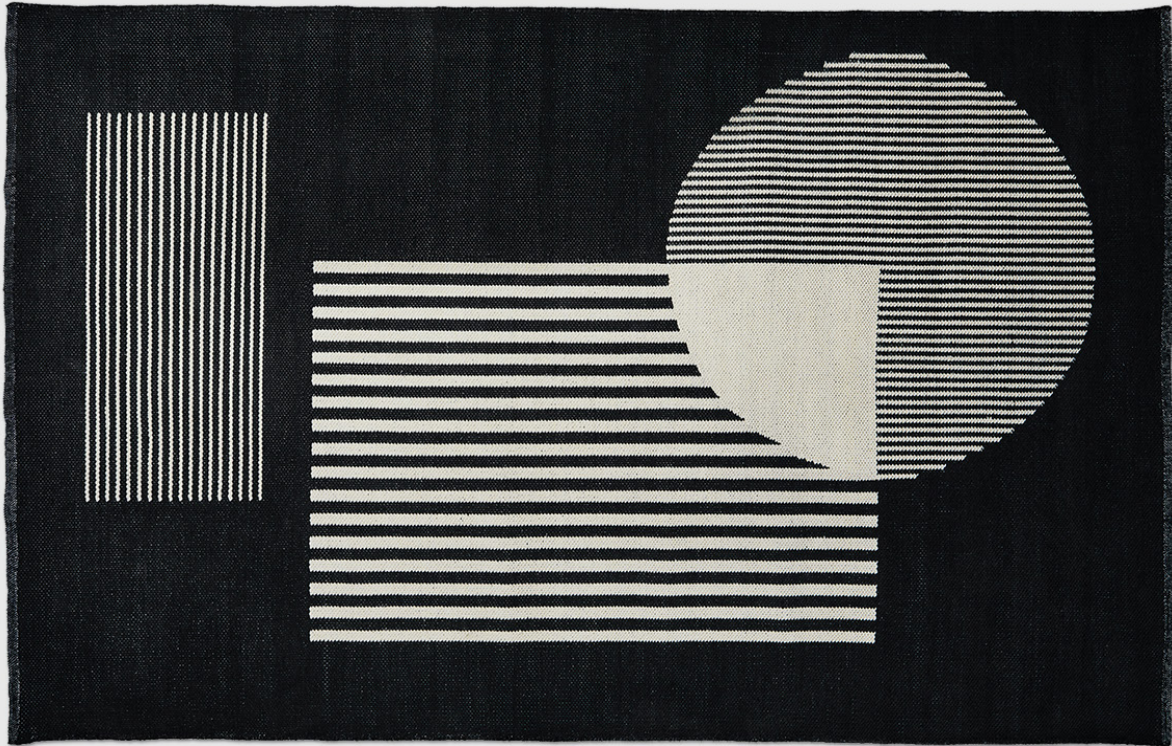

Construct Reversible Rug

Cargo

Versa

Go ahead, take it outside. Made from recycled plastic bottles, the Construct Rug is versatile enough to be used in the living room or out on the patio. Featuring a bold, graphic pattern that blends with a myriad of decorating styles, it's bound to become your favorite rug. Plus, it's reversible – meaning you'll never be tied down to one look. Available in two colourways and two sizes, this rug is perfect for bedrooms, living rooms and backyard patios.

Construct Reversible Rug

- For indoor or outdoor use.
- Made from polyester derived from recycled plastic bottles.
- One 8x10 Construct Rug diverts 964 plastic bottles away from oceans and landfills.
- One 5x8 Construct Rug diverts 429 plastic bottles away from oceans and landfills.
- Sizes listed are approximate and may vary slightly.
- Flatweave rug is reversible and features different graphic colour schemes on each side.
- Hand-bound edges.
- Shed resistant.
- Rug pad is recommended for added comfort and stability (indoor use).
- Shake and hose down to clean rug; hang to air dry completely.