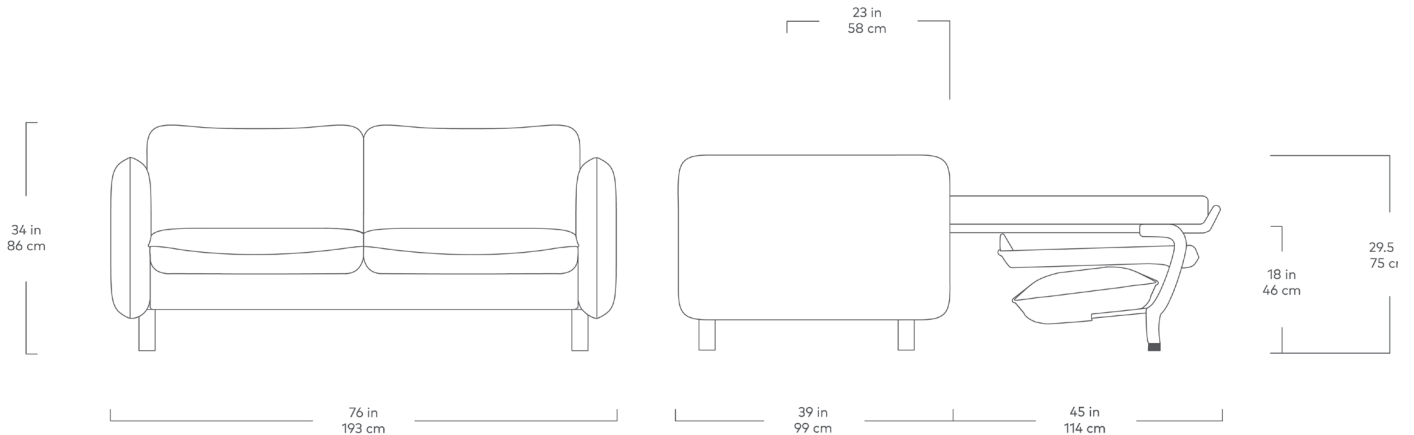

Rialto Sofabed

Dawson
Moon

Dawson
Rose

Stria
Haze

Stria
Sand

Because finding an attractive modern sofa bed should be easy. With sophisticated details including rounded cushions with knife-edge seams and solid ash legs, you'd never know the Rialto was actually the world's dreamiest sofa bed. An innovative and durable steel mechanism easily unfolds to reveal a comfy, memory foam mattress while the integrated back and seat cushions are tucked out of view – making bedtime a cinch. During the day, feather and fiber wrapped foam back cushions deliver unrivaled comfort.

Rialto Sofabed

- Small-scale sofabed is perfect for condos, apartments and compact spaces.
- Recommended for occasional use only.
- Back and arms are removable, allowing it to fit through tight areas.
- Features knife edged French seams on all upholstered panels and cushions.
- Back cushions are high resiliency polyurethane foam wrapped with a sterilized feather and poly envelope.
- Seat cushions are high resiliency polyurethane foam with Dacron layered on top.
- For a hassle-free transition from sofa to bed the seat and back cushions are integrated into the opened mattress system and do not require removal.
- A full size sheet set is recommended for the memory foam mattress. Mattress size is 55" x 75".
- Mattress suspension system uses a reinforced steel frame with bent plywood slats and supportive straps for durability and comfort.
- Max weight for Sofabed system is: 550 lbs.
- Professional assembly required.
- Solid ash dowel legs.
- Felt pads on legs to prevent damage to floors.
- Manufactured to meet California TB117-2013 and U.S. CPSC fire safety standards without the use of flame retardant additives in the upholstery foam.