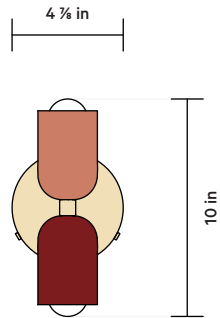

In Common With

FRONT VIEW

SIDE VIEW

The Up Down Sconce is our most customizable fixture. Select from the finishes below for the up shade, down shade and fixture hardware. Have questions or need help deciding contact sales@incommonwith.com.

DETAILS

Lead Time	2 weeks
Max Wattage	10 W
Materials	Steel
Bulb (x 2)	E-12 / 110 V / 3.0 W / 190 lm / 2700 K Dimmable

Certifications

UP FINISH OPTIONS

● Black ● Bone ● Oxide Red ● Reed Green ● Peach

DOWN FINISH OPTIONS