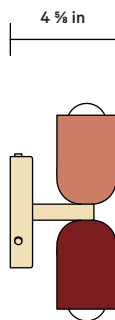

In Common With

FRONT VIEW

SIDE VIEW

The Up Down Sconce is our most customizable fixture. Select from the finishes below for the up shade, down shade and fixture hardware. Have questions or need help deciding contact sales@incommonwith.com.

DETAILS

Lead Time	2 weeks
Max Wattage	10 W
Materials	Steel
Bulb (x 2)	E-12 / 110 V / 3.0 W / 190 lm / 2700 K Dimmable

Certifications

UP FINISH OPTIONS

● Black ● Bone ● Oxide Red ● Reed Green ● Peach

DOWN FINISH OPTIONS