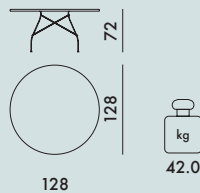

4584
Chrome-plated steel frame

4580
Gold-plated steel frame

4578
Black painted steel frame

4572
Chrome-plated steel frame

4579
Gold-plated steel frame

4573
Black painted steel frame