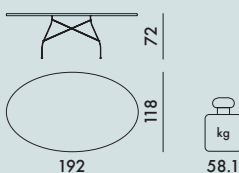

NEW!

GLOSSY 2001

Design Antonio Citterio with Oliver Löw

4584
Chrome-plated steel frame

4580
Gold-plated steel frame

4578
Black painted steel frame

4572
Chrome-plated steel frame

4579
Gold-plated steel frame

4573
Black painted steel frame

FRAME

Chrome, gold-plated or painted steel

TOP

Stoneware with marble finish

4572/4573/4579

4578/4580/4584	1 top	45.0	0.146	135X135X8
	1 frame	8.39	0.107	80X74X18
4572/4573/4579	1 top	67.8	0.204	204X125X8
	1 frame	8.39	0.107	80X74X18