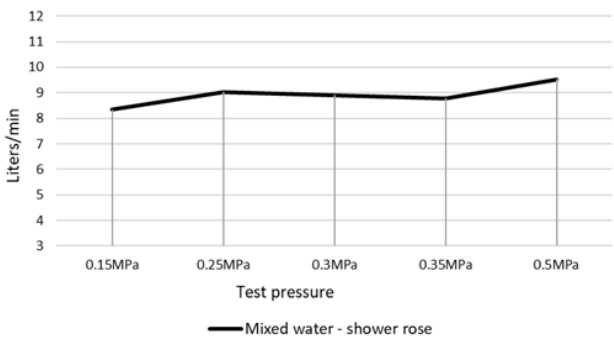

FLOW RATE GRAPH

CREDENTIALS

- Watermark AS/NZS3718WMKA25013
- Wels Rated 3 Star