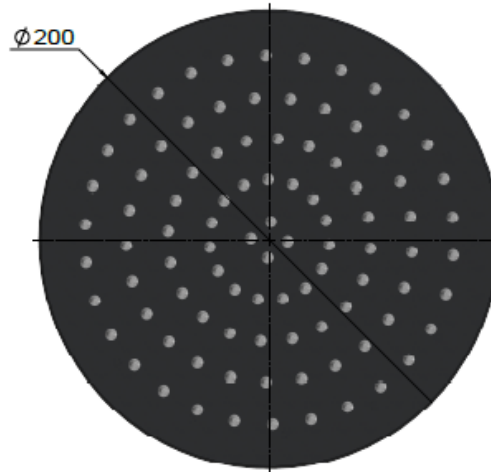

SPECIFICATIONS