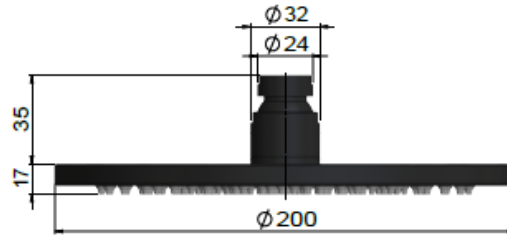

SPECIFICATIONS