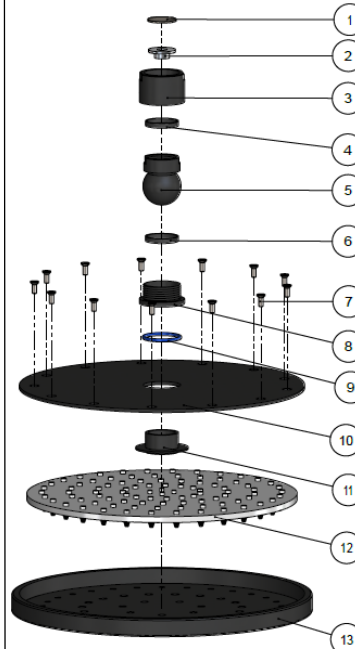

## SPECIFICATIONS

## FLOW RATE GRAPH

## EXPLODED VIEW

No.	Part Name
1	Strainer
2	Flow Controller
3	Nut
4	Wearing Ring
5	Universal Ball
6	Wearing Ring
7	Screw
8	Connet Nut
9	O-ring
10	Cover Plate
11	Connector
12	Rubber Gasket
13	Plate