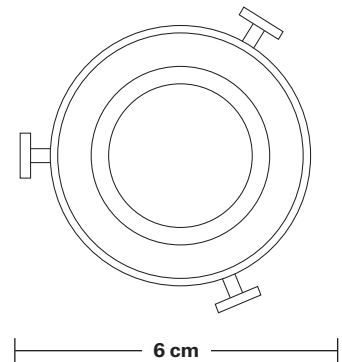

## DIMENSIONS

Shade Diameter: 20 cm / 8"

Shade Height (no holder): 10 cm / 4"

Holder Diameter: 6 cm / 2.5"

Holder Height: 18 cm / 7.1"

Wall Rose Diameter: 12 cm / 4.9"

Wall Rose Height: 2 cm / 0.8"

INDUSTVILLE

# Brooklyn Wall Holder With Plug

Product Code: BR-WL-FLWP

H: 18 cm x W: 12 cm x D: 20 cm

## DIMENSIONS

Holder Diameter: 6 cm / 2.5"

Holder Height: 18 cm / 7.1"

Projection: 20 cm / 7.9"

Wall Rose Diameter: 12 cm / 4.9"

Wall Rose Depth: 2 cm / 0.8"

## DIMENSIONS

Shade Diameter: 20 cm / 8"

Shade Height: 10 cm / 4"