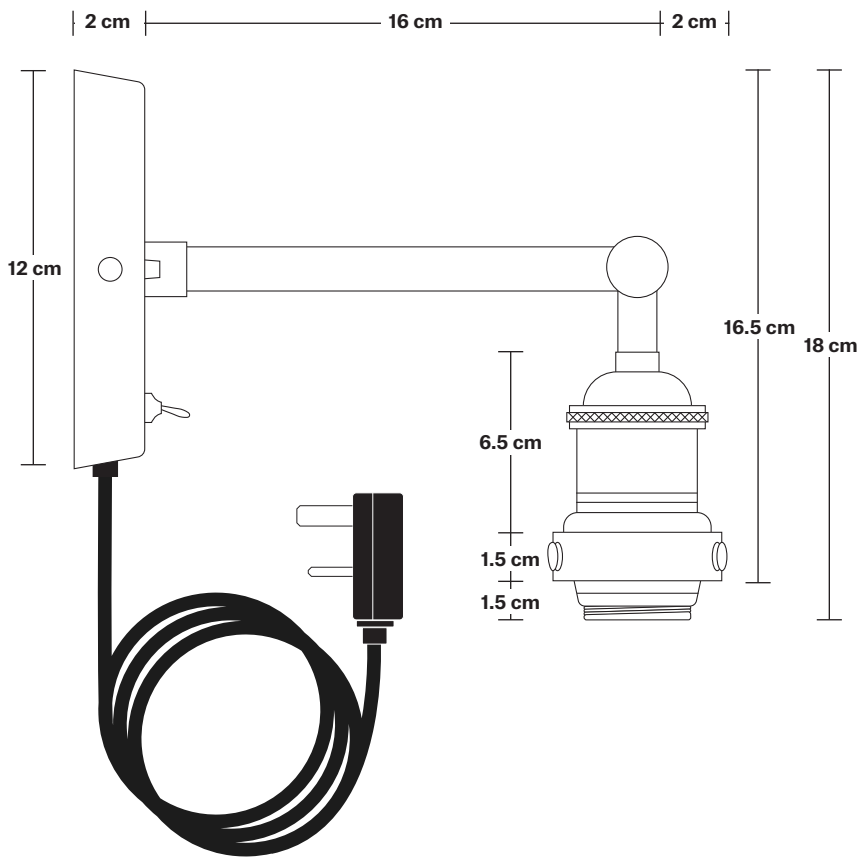

## DIMENSIONS

Shade Diameter: 20 cm / 8"

Shade Height (no holder): 10 cm / 4"

Holder Diameter: 6 cm / 2.5"

Holder Height: 18 cm / 7.1"

Wall Rose Diameter: 12 cm / 4.9"

Wall Rose Height: 2 cm / 0.8"

INDUSTVILLE

# Brooklyn Wall Holder With Plug

Product Code: BR-WL-FLWP

H: 18 cm x W: 12 cm x D: 20 cm

**Bulb required:** Standard screw (E27) fitting, max 40W.

**Weight:** 0.7 kg

## DIMENSIONS

Holder Diameter: 6 cm / 2.5"

Holder Height: 18 cm / 7.1"

Projection: 20 cm / 7.9"

Wall Rose Diameter: 12 cm / 4.9"

Wall Rose Depth: 2 cm / 0.8"