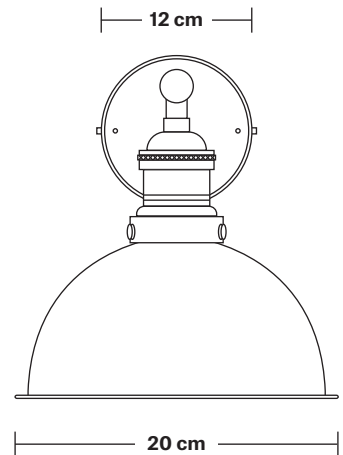

# Brooklyn Dome Wall Light - 8 Inch - With Plug

Product Code: BR-DWL8-FLWP

H: 26.5 cm x W: 20 cm x D: 28 cm

## DIMENSIONS

Shade Diameter: 20 cm / 8"

Shade Height (no holder): 10 cm / 4"

Holder Diameter: 6 cm / 2.5"

Holder Height: 18 cm / 7.1"

Wall Rose Diameter: 12 cm / 4.9"

Wall Rose Height: 2 cm / 0.8"

INDUSTVILLE

## DIMENSIONS

Holder Diameter: 6 cm / 2.5"

Holder Height: 18 cm / 7.1"

Projection: 20 cm / 7.9"

Wall Rose Diameter: 12 cm / 4.9"

Wall Rose Depth: 2 cm / 0.8"

## DIMENSIONS

Shade Diameter: 20 cm / 8"

Shade Height: 10 cm / 4"