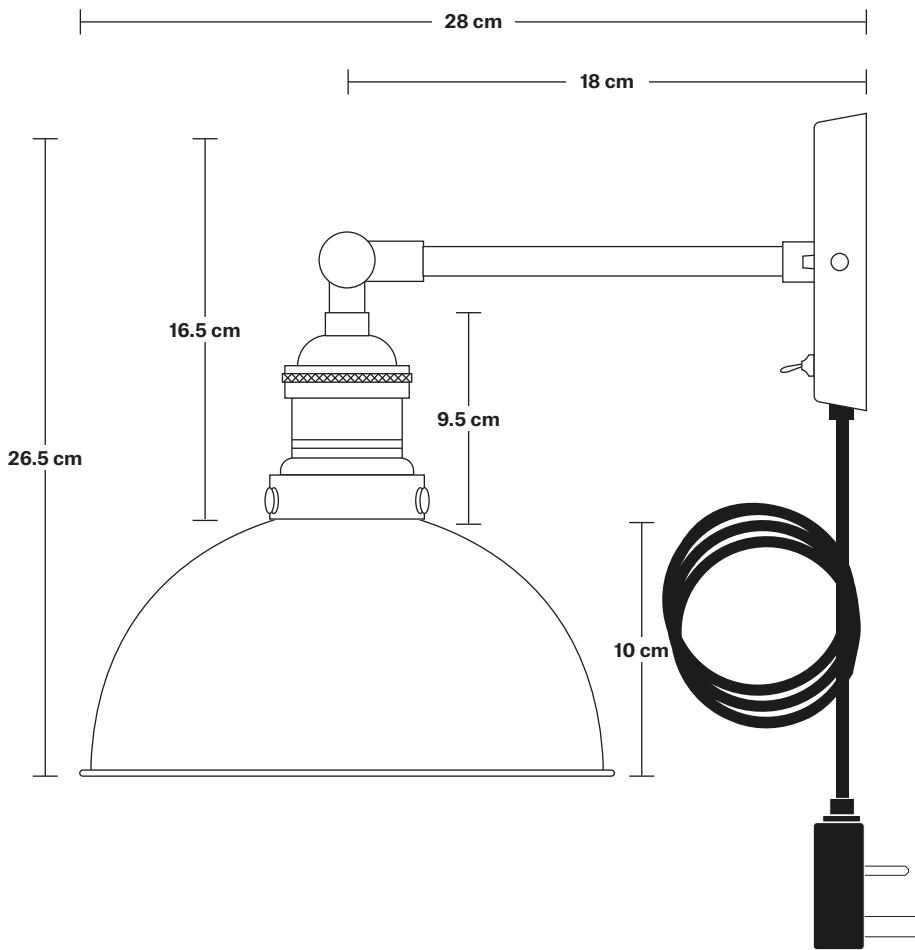

# Brooklyn Dome Wall Light - 8 Inch - With Plug

Product Code: BR-DWL8-FLWP

H: 26.5 cm x W: 20 cm x D: 28 cm

## DIMENSIONS

Shade Diameter: 20 cm / 8"

Shade Height (no holder): 10 cm / 4"

Holder Diameter: 6 cm / 2.5"

Holder Height: 18 cm / 7.1"

Wall Rose Diameter: 12 cm / 4.9"

Wall Rose Height: 2 cm / 0.8"

INDUSTVILLE

## DIMENSIONS

Holder Diameter: 6 cm / 2.5"

Holder Height: 18 cm / 7.1"

Projection: 20 cm / 7.9"

Wall Rose Diameter: 12 cm / 4.9"

Wall Rose Depth: 2 cm / 0.8"

# Dome - 8 Inch - Shade Only

Product Code: D8-SO

H: 10 cm x W: 20 cm x D: 20 cm