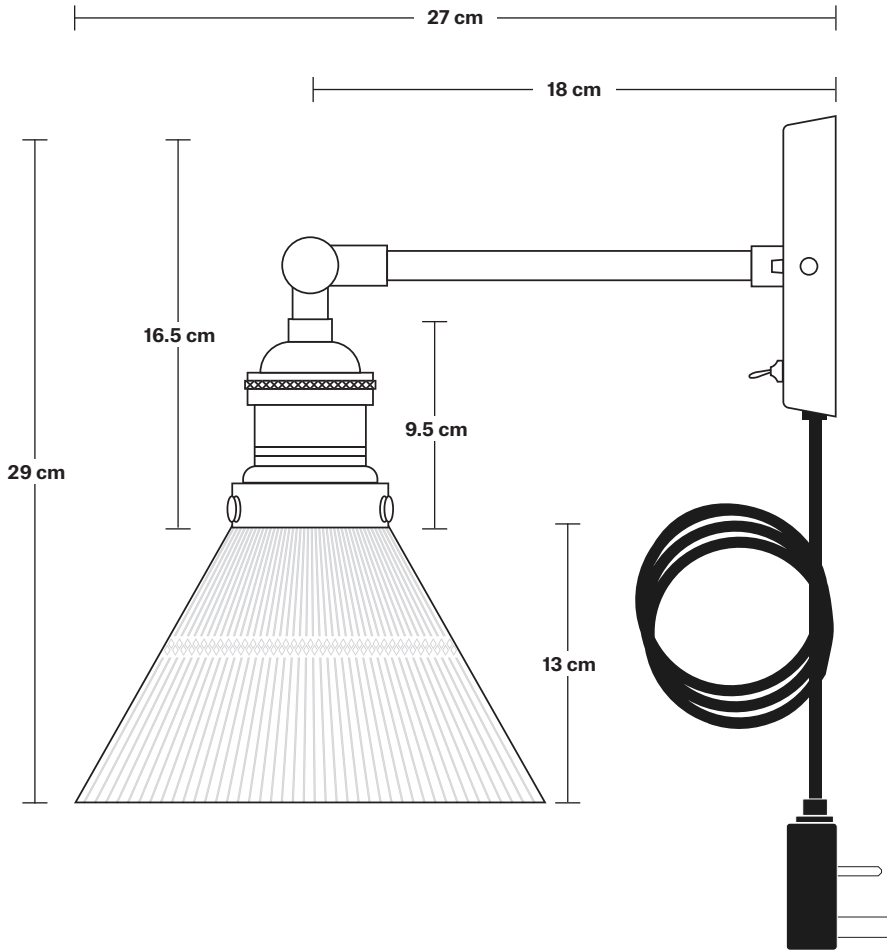

# Brooklyn Glass Funnel Wall Light - 7 Inch - With Plug

Product Code: BR-GLFWL7-FLWP

H: 29.5 cm x W: 18 cm x D: 27 cm

**Bulb required:** Standard screw (E27) fitting, max 40W.

**Shade weight:** 0.6 kg | **Holder weight:** 0.7 kg

**Maximum weight:** 1.3 kg

## DIMENSIONS

Shade Diameter: 18 cm / 7"

Shade Height (no holder): 13 cm / 5.3"

Holder Diameter: 6 cm / 2.5"

Holder Height: 18 cm / 7.1"

Wall Rose Diameter: 12 cm / 4.9"

Wall Rose Height: 2 cm / 0.8"

INDUSTVILLE

## DIMENSIONS

Holder Diameter: 6 cm / 2.5"

Holder Height: 18 cm / 7.1"

Projection: 20 cm / 7.9"

Wall Rose Diameter: 12 cm / 4.9"

Wall Rose Depth: 2 cm / 0.8"