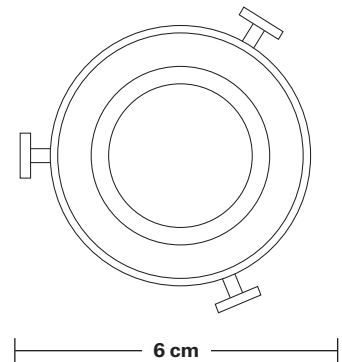

# Brooklyn Glass Funnel Wall Light - 7 Inch - With Plug

Product Code: BR-GLFWL7-FLWP

H: 29.5 cm x W: 18 cm x D: 27 cm

## DIMENSIONS

Shade Diameter: 18 cm / 7"

Shade Height (no holder): 13 cm / 5.3"

Holder Diameter: 6 cm / 2.5"

Holder Height: 18 cm / 7.1"

Wall Rose Diameter: 12 cm / 4.9"

Wall Rose Height: 2 cm / 0.8"

INDUSTVILLE

# Brooklyn Wall Holder With Plug

Product Code: BR-WL-FLWP

H: 18 cm x W: 12 cm x D: 20 cm

## DIMENSIONS

Holder Diameter: 6 cm / 2.5"

Holder Height: 18 cm / 7.1"

Projection: 20 cm / 7.9"

Wall Rose Diameter: 12 cm / 4.9"

Wall Rose Depth: 2 cm / 0.8"