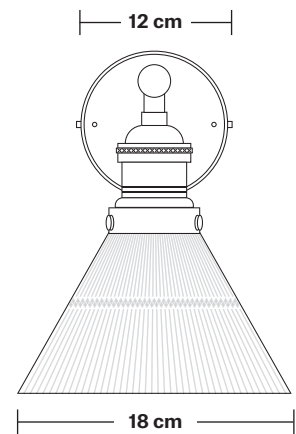

# Brooklyn Glass Funnel Wall Light - 7 Inch - With Plug

Product Code: BR-GLFWL7-FLWP

H: 29.5 cm x W: 18 cm x D: 27 cm

## DIMENSIONS

Shade Diameter: 18 cm / 7"

Shade Height (no holder): 13 cm / 5.3"

Holder Diameter: 6 cm / 2.5"

Holder Height: 18 cm / 7.1"

Wall Rose Diameter: 12 cm / 4.9"

Wall Rose Height: 2 cm / 0.8"

INDUSTVILLE

## DIMENSIONS

Holder Diameter: 6 cm / 2.5"

Holder Height: 18 cm / 7.1"

Projection: 20 cm / 7.9"

Wall Rose Diameter: 12 cm / 4.9"

Wall Rose Depth: 2 cm / 0.8"

## DIMENSIONS

Shade Diameter: 18 cm / 7"

Shade Height (no holder): 13 cm / 5.3"