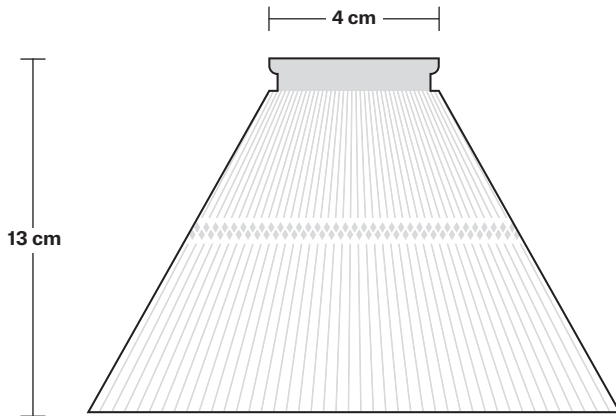

## DIMENSIONS

Shade Diameter: 18 cm / 7"

Shade Height (no holder): 13 cm / 5.3"

Holder Diameter: 6 cm / 2.5"

Holder Height: 18 cm / 7.1"

Wall Rose Diameter: 12 cm / 4.9"

Wall Rose Height: 2 cm / 0.8"

INDUSTVILLE

## DIMENSIONS

Holder Diameter: 6 cm / 2.5"

Holder Height: 18 cm / 7.1"

Projection: 20 cm / 7.9"

Wall Rose Diameter: 12 cm / 4.9"

Wall Rose Depth: 2 cm / 0.8"

# Glass Funnel - 7 Inch - Shade Only

Product Code: GLF7-SO

H: 13 cm x W: 18 cm x D: 18 cm

18 cm

## DIMENSIONS

Shade Diameter: 18 cm / 7"

Shade Height (no holder): 13 cm / 5.3"