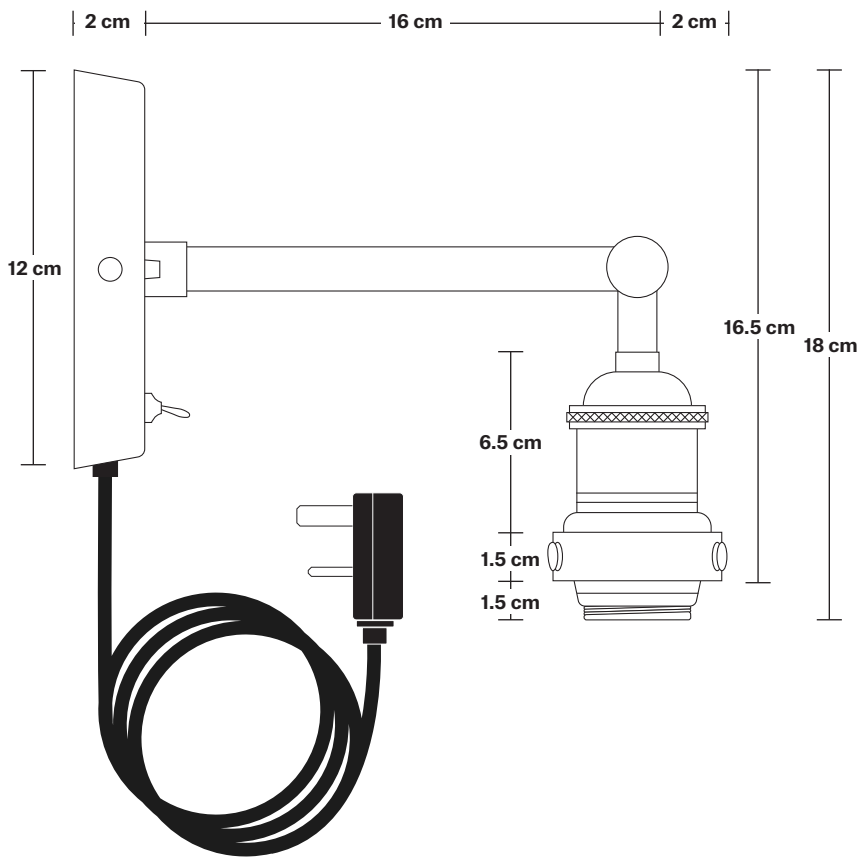

## DIMENSIONS

Shade Diameter: 18 cm / 7"

Shade Height (no holder): 13 cm / 5.3"

Holder Diameter: 6 cm / 2.5"

Holder Height: 18 cm / 7.1"

Wall Rose Diameter: 12 cm / 4.9"

Wall Rose Height: 2 cm / 0.8"

INDUSTVILLE

# Brooklyn Wall Holder With Plug

Product Code: BR-WL-FLWP

H: 18 cm x W: 12 cm x D: 20 cm

## DIMENSIONS

Holder Diameter: 6 cm / 2.5"

Holder Height: 18 cm / 7.1"

Projection: 20 cm / 7.9"

Wall Rose Diameter: 12 cm / 4.9"

Wall Rose Depth: 2 cm / 0.8"

## DIMENSIONS

Shade Diameter: 18 cm / 7"

Shade Height (no holder): 13 cm / 5.3"