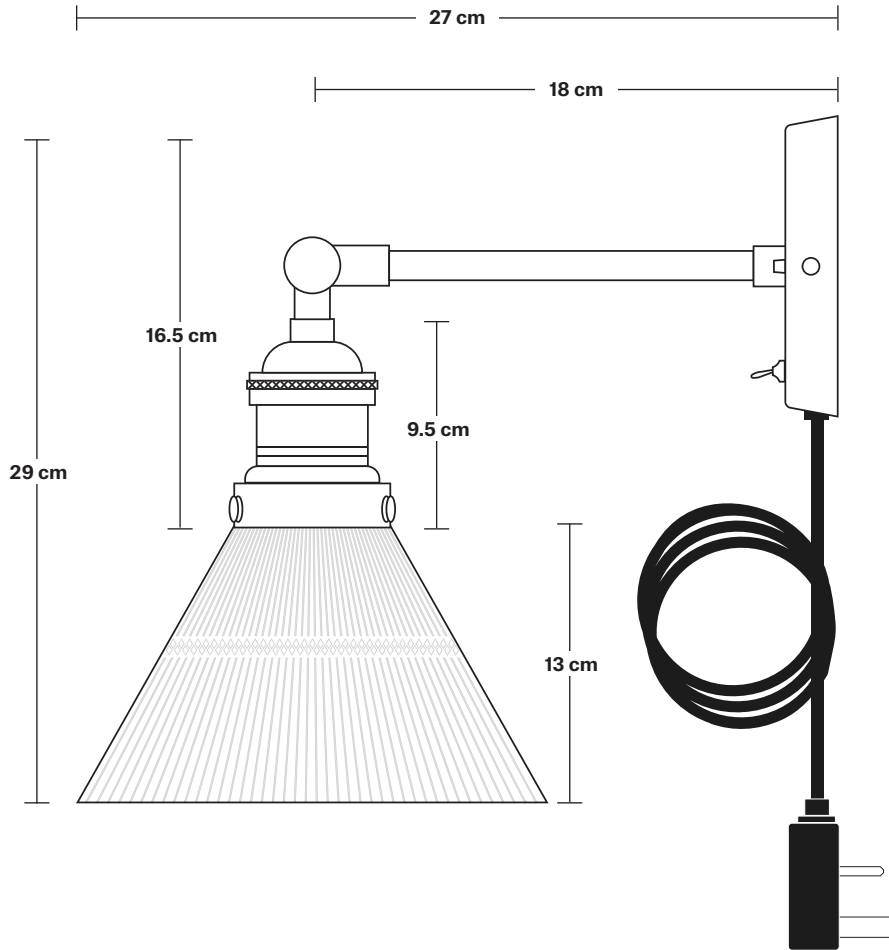

Brooklyn Glass Funnel Wall Light - 7 Inch - With Plug

Product Code: BR-GLFWL7-FLWP

H: 29.5 cm x W: 18 cm x D: 27 cm

SPECIFICATIONS

We meet all UK and EU lighting and safety regulations.

Our products are hand finished to ensure an authentic vintage look and therefore they may vary slightly from those shown in the images.

Bulb required: Standard screw (E27) fitting, max 40W.

Shade weight: 0.6 kg | **Holder weight:** 0.7 kg

Maximum weight: 1.3 kg

INFORMATION

Finishes: Glass.

The lights can be operated by both the flick switch or the main switch.

Holder Height: 18 cm / 7.1"

Wall Rose Diameter: 12 cm / 4.9"

Wall Rose Height: 2 cm / 0.8"

INDUSTVILLE

Brooklyn Wall Holder With Plug

Product Code: BR-WL-FLWP

H: 18 cm x W: 12 cm x D: 20 cm

SPECIFICATIONS

Plug: UK AC power plug BS1362

DIMENSIONS

Holder Diameter: 6 cm / 2.5"

Holder Height: 18 cm / 7.1"

Projection: 20 cm / 7.9"

Wall Rose Diameter: 12 cm / 4.9"

Wall Rose Depth: 2 cm / 0.8"

Glass Funnel - 7 Inch - Shade Only