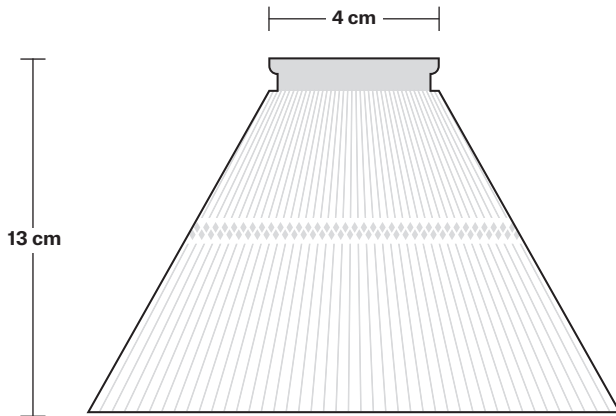

Brooklyn Glass Funnel Wall Light - 7 Inch - With Plug

Product Code: BR-GLFWL7-FLWP

H: 29.5 cm x W: 18 cm x D: 27 cm

SPECIFICATIONS

We meet all UK and EU lighting and safety regulations.

Our products are hand finished to ensure an authentic vintage look and therefore they may vary slightly from those shown in the images.

Holder Height: 18 cm / 7.1"

Wall Rose Diameter: 12 cm / 4.9"

Wall Rose Height: 2 cm / 0.8"

INDUSTVILLE

Brooklyn Wall Holder With Plug

Product Code: BR-WL-FLWP

H: 18 cm x W: 12 cm x D: 20 cm

SPECIFICATIONS

Plug: UK AC power plug BS1362

DIMENSIONS

Holder Diameter: 6 cm / 2.5"

Holder Height: 18 cm / 7.1"

Projection: 20 cm / 7.9"

Wall Rose Diameter: 12 cm / 4.9"

Wall Rose Depth: 2 cm / 0.8"

Glass Funnel - 7 Inch - Shade Only

Product Code: GLF7-SO

H: 13 cm x W: 18 cm x D: 18 cm

18 cm

SPECIFICATIONS

We meet all UK and EU lighting and safety regulations.

Our products are hand finished to ensure an authentic vintage look and therefore they may vary slightly from those shown in the images.