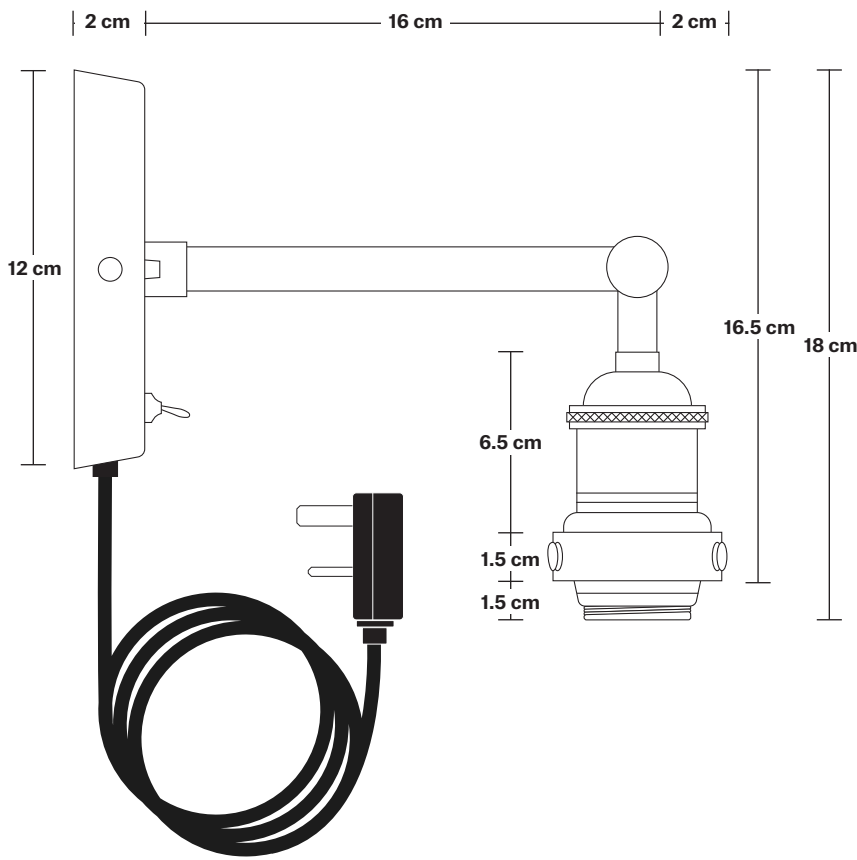

Brooklyn Glass Funnel Wall Light - 7 Inch - With Plug

Product Code: BR-GLFWL7-FLWP

H: 29.5 cm x W: 18 cm x D: 27 cm

SPECIFICATIONS

We meet all UK and EU lighting and safety regulations.

Our products are hand finished to ensure an authentic vintage look and therefore they may vary slightly from those shown in the images.

Holder Height: 18 cm / 7.1"

Wall Rose Diameter: 12 cm / 4.9"

Wall Rose Height: 2 cm / 0.8"

INDUSTVILLE

Brooklyn Wall Holder With Plug

Product Code: BR-WL-FLWP

H: 18 cm x W: 12 cm x D: 20 cm

SPECIFICATIONS

Plug: UK AC power plug BS1362

DIMENSIONS

Holder Diameter: 6 cm / 2.5"

Holder Height: 18 cm / 7.1"

Projection: 20 cm / 7.9"

Wall Rose Diameter: 12 cm / 4.9"

Wall Rose Depth: 2 cm / 0.8"

Glass Funnel - 7 Inch - Shade Only

Bulb required: Standard screw (E27) fitting, max 40W.

Shade weight: 0.6 kg

INFORMATION

Finishes: Glass.

Ready to be installed, installation required.

Wall mount screws not included.

DIMENSIONS

Shade Diameter: 18 cm / 7"