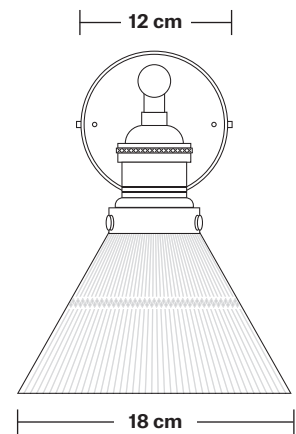

Brooklyn Glass Funnel Wall Light - 7 Inch - With Plug

Product Code: BR-GLFWL7-FLWP

H: 29.5 cm x W: 18 cm x D: 27 cm

SPECIFICATIONS

We meet all UK and EU lighting and safety regulations.

Our products are hand finished to ensure an authentic vintage look and therefore they may vary slightly from those shown in the images.

Holders available: Brass, Pewter, Copper.

Wall rose: Pewter.

Flex: 1.3m Black Twisted Fabric Flex.

Plug: UK AC power plug BS1362

DIMENSIONS

Shade Diameter: 18 cm / 7"

Shade Height (no holder): 13 cm / 5.3"

Holder Diameter: 6 cm / 2.5"

Holder Height: 18 cm / 7.1"

Wall Rose Diameter: 12 cm / 4.9"

Wall Rose Height: 2 cm / 0.8"

INDUSTVILLE

Brooklyn Wall Holder With Plug

Product Code: BR-WL-FLWP

H: 18 cm x W: 12 cm x D: 20 cm

SPECIFICATIONS

Plug: UK AC power plug BS1362

DIMENSIONS

Holder Diameter: 6 cm / 2.5"

Holder Height: 18 cm / 7.1"

Projection: 20 cm / 7.9"

Wall Rose Diameter: 12 cm / 4.9"

Wall Rose Depth: 2 cm / 0.8"

Glass Funnel - 7 Inch - Shade Only