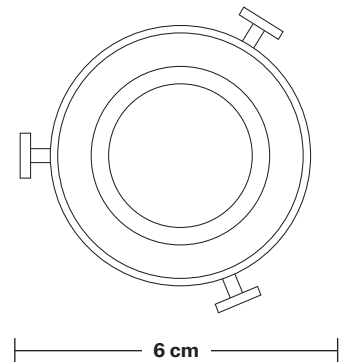

Brooklyn Glass Funnel Wall Light - 7 Inch - With Plug

Product Code: BR-GLFWL7-FLWP

H: 29.5 cm x W: 18 cm x D: 27 cm

SPECIFICATIONS

We meet all UK and EU lighting and safety regulations.

Our products are hand finished to ensure an authentic vintage look and therefore they may vary slightly from those shown in the images.

Holders available: Brass, Pewter, Copper.

Wall rose: Pewter.

Flex: 1.3m Black Twisted Fabric Flex.

Plug: UK AC power plug BS1362

DIMENSIONS

Shade Diameter: 18 cm / 7"

Shade Height (no holder): 13 cm / 5.3"

Holder Diameter: 6 cm / 2.5"

Holder Height: 18 cm / 7.1"

Wall Rose Diameter: 12 cm / 4.9"

Wall Rose Height: 2 cm / 0.8"

INDUSTVILLE

Brooklyn Wall Holder With Plug

Product Code: BR-WL-FLWP

H: 18 cm x W: 12 cm x D: 20 cm

SPECIFICATIONS

Plug: UK AC power plug BS1362

DIMENSIONS

Holder Diameter: 6 cm / 2.5"

Holder Height: 18 cm / 7.1"

Projection: 20 cm / 7.9"

Wall Rose Diameter: 12 cm / 4.9"

Wall Rose Depth: 2 cm / 0.8"

Glass Funnel - 7 Inch - Shade Only