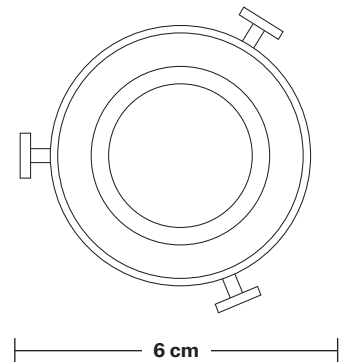

Brooklyn Glass Dome Wall Light - 8 Inch - With Plug

Product Code: BR-GLDWL8-FLWP

H: 25.5 cm x W: 20 cm x D: 28 cm

SPECIFICATIONS

We meet all UK and EU lighting and safety regulations.

Our products are hand finished to ensure an authentic vintage look and therefore they may vary slightly from those shown in the images.

Holder Height: 18 cm / 7.1"

Wall Rose Diameter: 12 cm / 4.9"

Wall Rose Height: 2 cm / 0.8"

INDUSTVILLE

Brooklyn Wall Holder With Plug

Product Code: BR-WL-FLWP

H: 18 cm x W: 12 cm x D: 20 cm

SPECIFICATIONS

Plug: UK AC power plug BS1362

DIMENSIONS

Holder Diameter: 6 cm / 2.5"

Holder Height: 18 cm / 7.1"

Projection: 20 cm / 7.9"

Wall Rose Diameter: 12 cm / 4.9"

Wall Rose Depth: 2 cm / 0.8"

Glass Dome - 8 Inch - Shade Only

Product Code: GLD8-SO

H: 9 cm x W: 20 cm x D: 20 cm

20 cm

SPECIFICATIONS

We meet all UK and EU lighting and safety regulations.

Our products are hand finished to ensure an authentic vintage look and therefore they may vary slightly from those shown in the images.