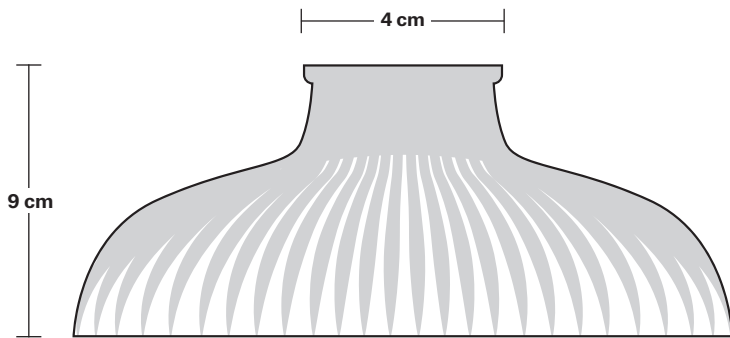

Holder Height: 18 cm / 7.1"

Wall Rose Diameter: 12 cm / 4.9"

Wall Rose Height: 2 cm / 0.8"

INDUSTVILLE

Brooklyn Wall Holder With Plug

Product Code: BR-WL-FLWP

H: 18 cm x W: 12 cm x D: 20 cm

SPECIFICATIONS

Plug: UK AC power plug BS1362

DIMENSIONS

Holder Diameter: 6 cm / 2.5"

Holder Height: 18 cm / 7.1"

Projection: 20 cm / 7.9"

Wall Rose Diameter: 12 cm / 4.9"

Wall Rose Depth: 2 cm / 0.8"

Glass Dome - 8 Inch - Shade Only

Product Code: GLD8-SO

H: 9 cm x W: 20 cm x D: 20 cm

20 cm

SPECIFICATIONS

We meet all UK and EU lighting and safety regulations.

Our products are hand finished to ensure an authentic vintage look and therefore they may vary slightly from those shown in the images.

Bulb required: Standard screw (E27) fitting, max 40W.

Shade weight: 0.8 kg

INFORMATION

Finishes: Glass.

Ready to be installed, installation required.

Wall mount screws not included.

DIMENSIONS

Shade Diameter: 20 cm / 8"