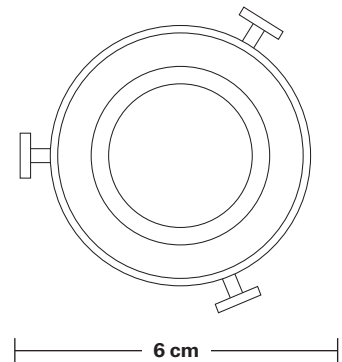

Brooklyn Glass Dome Wall Light - 8 Inch - With Plug

Product Code: BR-GLDWL8-FLWP

H: 25.5 cm x W: 20 cm x D: 28 cm

SPECIFICATIONS

We meet all UK and EU lighting and safety regulations.

Our products are hand finished to ensure an authentic vintage look and therefore they may vary slightly from those shown in the images.

Holder Height: 18 cm / 7.1"

Wall Rose Diameter: 12 cm / 4.9"

Wall Rose Height: 2 cm / 0.8"

INDUSTVILLE

Brooklyn Wall Holder With Plug

Product Code: BR-WL-FLWP

H: 18 cm x W: 12 cm x D: 20 cm

SPECIFICATIONS

Plug: UK AC power plug BS1362

DIMENSIONS

Holder Diameter: 6 cm / 2.5"

Holder Height: 18 cm / 7.1"

Projection: 20 cm / 7.9"

Wall Rose Diameter: 12 cm / 4.9"

Wall Rose Depth: 2 cm / 0.8"

Glass Dome - 8 Inch - Shade Only

Product Code: GLD8-SO

H: 9 cm x W: 20 cm x D: 20 cm

20 cm

SPECIFICATIONS

We meet all UK and EU lighting and safety regulations.

Our products are hand finished to ensure an authentic vintage look and therefore they may vary slightly from those shown in the images.