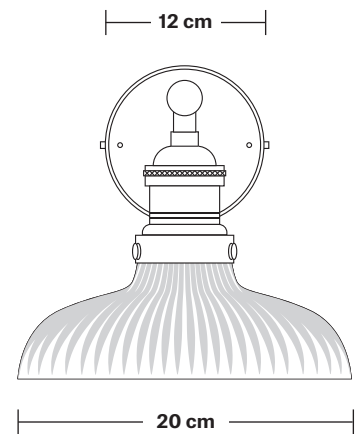

Brooklyn Glass Dome Wall Light - 8 Inch - With Plug

Product Code: BR-GLDWL8-FLWP

H: 25.5 cm x W: 20 cm x D: 28 cm

SPECIFICATIONS

We meet all UK and EU lighting and safety regulations.

Our products are hand finished to ensure an authentic vintage look and therefore they may vary slightly from those shown in the images.

Bulb required: Standard screw (E27) fitting, max 40W.

Shade weight: 0.65 kg | **Holder weight:** 0.7 kg

Maximum weight: 1.35 kg

INFORMATION

Finishes: Glass.

The lights can be operated by both the flick switch or the main switch.

Holder Height: 18 cm / 7.1"

Wall Rose Diameter: 12 cm / 4.9"

Wall Rose Height: 2 cm / 0.8"

INDUSTVILLE

Brooklyn Wall Holder With Plug

Product Code: BR-WL-FLWP

H: 18 cm x W: 12 cm x D: 20 cm

SPECIFICATIONS

Plug: UK AC power plug BS1362

DIMENSIONS

Holder Diameter: 6 cm / 2.5"

Holder Height: 18 cm / 7.1"

Projection: 20 cm / 7.9"

Wall Rose Diameter: 12 cm / 4.9"

Wall Rose Depth: 2 cm / 0.8"

Glass Dome - 8 Inch - Shade Only