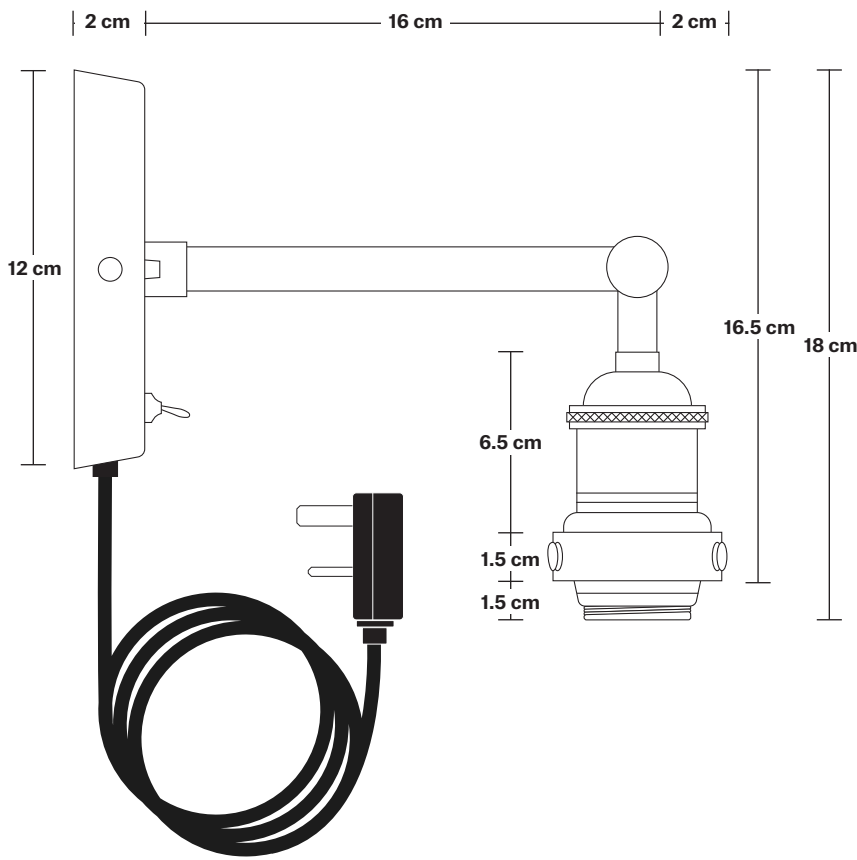

Brooklyn Glass Dome Wall Light - 8 Inch - With Plug

Product Code: BR-GLDWL8-FLWP

H: 25.5 cm x W: 20 cm x D: 28 cm

SPECIFICATIONS

We meet all UK and EU lighting and safety regulations.

Our products are hand finished to ensure an authentic vintage look and therefore they may vary slightly from those shown in the images.

Holder Height: 18 cm / 7.1"

Wall Rose Diameter: 12 cm / 4.9"

Wall Rose Height: 2 cm / 0.8"

INDUSTVILLE

Brooklyn Wall Holder With Plug

Product Code: BR-WL-FLWP

H: 18 cm x W: 12 cm x D: 20 cm

SPECIFICATIONS

Plug: UK AC power plug BS1362

DIMENSIONS

Holder Diameter: 6 cm / 2.5"

Holder Height: 18 cm / 7.1"

Projection: 20 cm / 7.9"

Wall Rose Diameter: 12 cm / 4.9"

Wall Rose Depth: 2 cm / 0.8"

Glass Dome - 8 Inch - Shade Only

Product Code: GLD8-SO

H: 9 cm x W: 20 cm x D: 20 cm

20 cm

SPECIFICATIONS

We meet all UK and EU lighting and safety regulations.

Our products are hand finished to ensure an authentic vintage look and therefore they may vary slightly from those shown in the images.