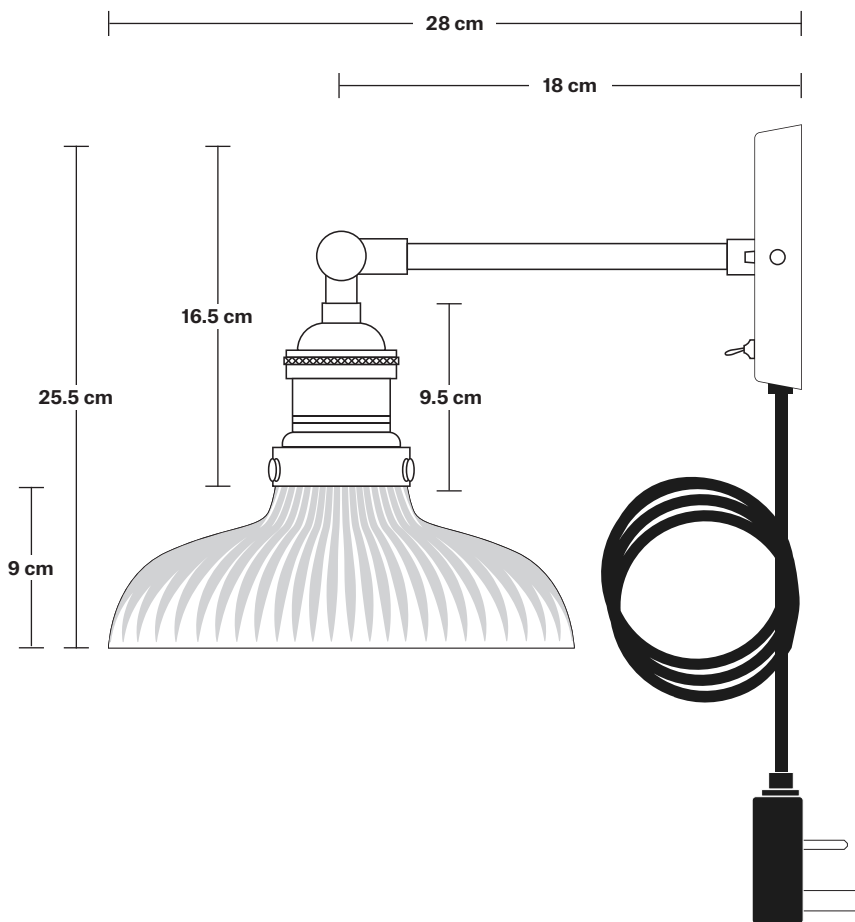

Brooklyn Glass Dome Wall Light - 8 Inch - With Plug

Product Code: BR-GLDWL8-FLWP

H: 25.5 cm x W: 20 cm x D: 28 cm

SPECIFICATIONS

We meet all UK and EU lighting and safety regulations.

Our products are hand finished to ensure an authentic vintage look and therefore they may vary slightly from those shown in the images.

Bulb required: Standard screw (E27) fitting, max 40W.

Shade weight: 0.65 kg | **Holder weight:** 0.7 kg

Maximum weight: 1.35 kg

INFORMATION

Finishes: Glass.

The lights can be operated by both the flick switch or the main switch.

Holder Height: 18 cm / 7.1"

Wall Rose Diameter: 12 cm / 4.9"

Wall Rose Height: 2 cm / 0.8"

INDUSTVILLE

Brooklyn Wall Holder With Plug

Product Code: BR-WL-FLWP

H: 18 cm x W: 12 cm x D: 20 cm

SPECIFICATIONS

Plug: UK AC power plug BS1362

DIMENSIONS

Holder Diameter: 6 cm / 2.5"

Holder Height: 18 cm / 7.1"

Projection: 20 cm / 7.9"

Wall Rose Diameter: 12 cm / 4.9"

Wall Rose Depth: 2 cm / 0.8"

Glass Dome - 8 Inch - Shade Only