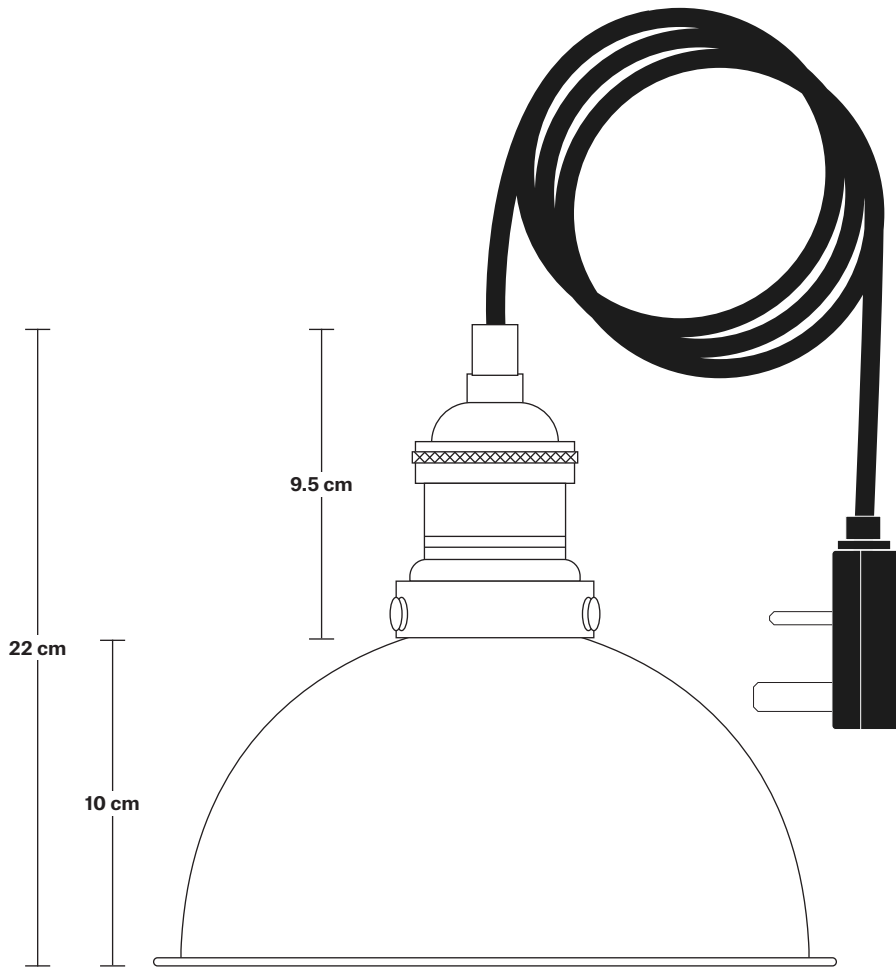

Brooklyn Dome Pendant - 8 Inch - With Plug

Product Code: BR-DP8-FLWP

H: 22 cm x W: 20 cm x D: 20 cm

SPECIFICATIONS

We meet all UK and EU lighting and safety regulations.

Our products are hand finished to ensure an authentic vintage look and therefore they may vary slightly from those shown in the images.

Flex: 2m Black Twisted Fabric Flex.

Plug: UK AC power plug BS1362

DIMENSIONS

Shade Diameter: 20 cm / 8"

Shade Height: 10 cm / 4"

Holder Diameter: 6 cm / 2.5"

Holder Height: 11 cm / 4.3"

Brooklyn Cord Set ES E27 Bulb Holder - Fabric Flex With Plug

Bulb required: Standard screw (E27) fitting, max 40W.

Weight: 0.4 kg

INFORMATION

Finishes: Brass, Pewter, Copper.

Flex: 2m Black Twisted Fabric Flex.

Plug: UK AC power plug BS1362

DIMENSIONS

Bulb Holder Diameter: 6 cm / 2.5"

Bulb Holder Height: 11 cm / 4.3"

Dome - 8 Inch - Shade Only

Product Code: D8-SO

H: 10 cm x W: 20 cm x D: 20 cm

SPECIFICATIONS

We meet all UK and EU lighting and safety regulations.

Our products are hand finished to ensure an authentic vintage look and therefore they may vary slightly from those shown in the images.