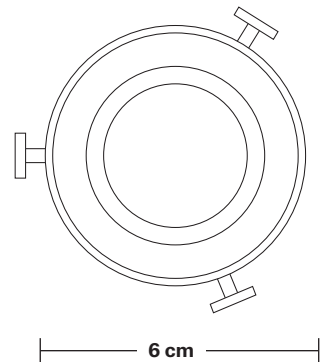

Brooklyn Dome Pendant - 8 Inch - With Plug

Product Code: BR-DP8-FLWP

H: 22 cm x W: 20 cm x D: 20 cm

SPECIFICATIONS

We meet all UK and EU lighting and safety regulations.

Our products are hand finished to ensure an authentic vintage look and therefore they may vary slightly from those shown in the images.

Flex: 2m Black Twisted Fabric Flex.

Plug: UK AC power plug BS1362

DIMENSIONS

Shade Diameter: 20 cm / 8"

Shade Height: 10 cm / 4"

Holder Diameter: 6 cm / 2.5"

Holder Height: 11 cm / 4.3"

Brooklyn Cord Set ES E27 Bulb Holder - Fabric Flex With Plug

Product Code: BR-CS-FLWP

H: 210 cm x W: 6 cm x D: 6 cm

SPECIFICATIONS

We meet all UK and EU lighting and safety regulations.

Our products are hand finished to ensure an authentic vintage look and therefore they may vary slightly from those shown in the images.

Bulb Holder Height: 11 cm / 4.3"

Dome - 8 Inch - Shade Only

Product Code: D8-SO

H: 10 cm x W: 20 cm x D: 20 cm

SPECIFICATIONS

We meet all UK and EU lighting and safety regulations.

Our products are hand finished to ensure an authentic vintage look and therefore they may vary slightly from those shown in the images.