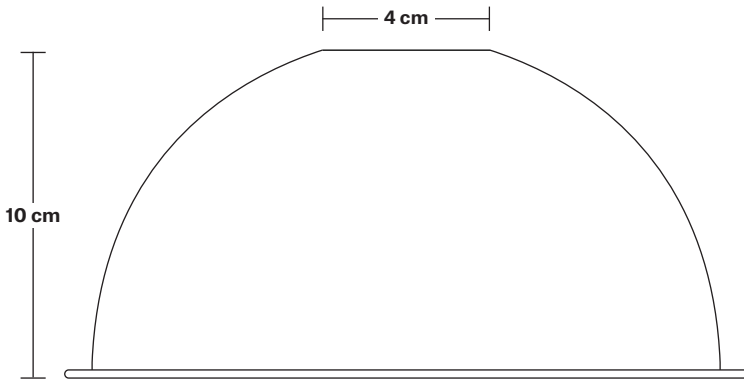

Brooklyn Dome Pendant - 8 Inch - With Plug

Product Code: BR-DP8-FLWP

H: 22 cm x W: 20 cm x D: 20 cm

SPECIFICATIONS

We meet all UK and EU lighting and safety regulations.

Our products are hand finished to ensure an authentic vintage look and therefore they may vary slightly from those shown in the images.

Product Code: BR-CS-FLWP

H: 210 cm x W: 6 cm x D: 6 cm

SPECIFICATIONS

We meet all UK and EU lighting and safety regulations.

Our products are hand finished to ensure an authentic vintage look and therefore they may vary slightly from those shown in the images.

Bulb required: Standard screw (E27) fitting, max 40W.

Weight: 0.4 kg

INFORMATION

Finishes: Brass, Pewter, Copper.

Flex: 2m Black Twisted Fabric Flex.

Plug: UK AC power plug BS1362

DIMENSIONS

Bulb Holder Diameter: 6 cm / 2.5"

Bulb Holder Height: 11 cm / 4.3"

Dome - 8 Inch - Shade Only

Product Code: D8-SO

H: 10 cm x W: 20 cm x D: 20 cm

SPECIFICATIONS

We meet all UK and EU lighting and safety regulations.

Our products are hand finished to ensure an authentic vintage look and therefore they may vary slightly from those shown in the images.