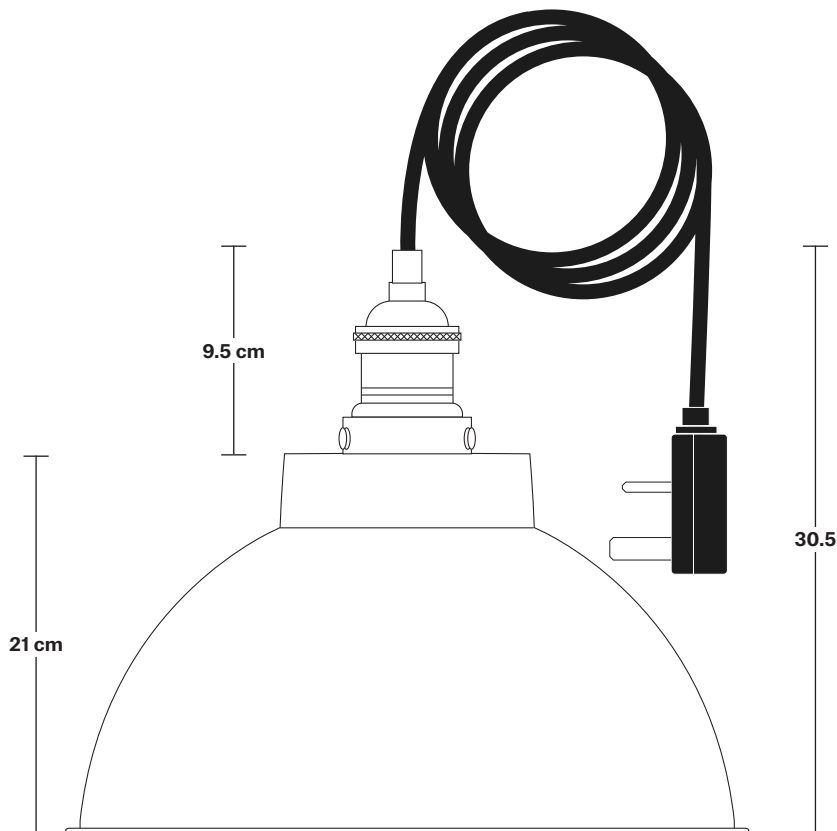

Brooklyn Dome Pendant - 13 Inch - With Plug

Product Code: BR-DP13-FLWP

H: 30.5 cm x W: 33 cm x D: 33 cm

SPECIFICATIONS

We meet all UK and EU lighting and safety regulations.

Our products are hand finished to ensure an authentic vintage look and therefore they may vary slightly from those shown in the images.

Plug: UK AC power plug BS1362

DIMENSIONS

Shade Diameter: 33 cm / 13"

Shade Height (no holder): 21 cm / 8.3"

Holder Diameter: 6 cm / 2.5"

Holder Height: 11 cm / 4.3"

INDUSTVILLE

Brooklyn Cord Set ES E27 Bulb Holder - Fabric Flex With Plug

Bulb required: Standard screw (E27) fitting, max 40W.

Weight: 0.4 kg

INFORMATION

Finishes: Brass, Pewter, Copper.

Flex: 2m Black Twisted Fabric Flex.

Plug: UK AC power plug BS1362

DIMENSIONS

Bulb Holder Diameter: 6 cm / 2.5"

Bulb Holder Height: 11 cm / 4.3"

Dome - 13 Inch - Shade Only

Product Code: D13-SO

H: 21 cm x W: 33 cm x D: 33 cm

SPECIFICATIONS

We meet all UK and EU lighting and safety regulations.

Our products are hand finished to ensure an authentic vintage look and therefore they may vary slightly from those shown in the images.