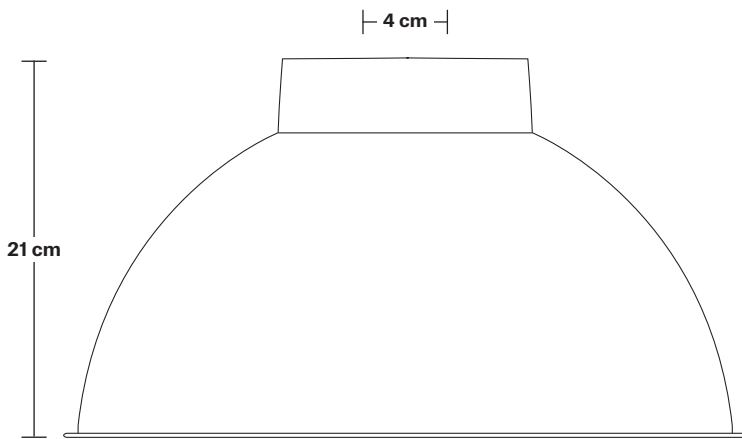

Plug: UK AC power plug BS1362

DIMENSIONS

Shade Diameter: 33 cm / 13"

Shade Height (no holder): 21 cm / 8.3"

Holder Diameter: 6 cm / 2.5"

Holder Height: 11 cm / 4.3"

INDUSTVILLE

Brooklyn Cord Set ES E27 Bulb Holder - Fabric Flex With Plug

Product Code: BR-CS-FLWP

H: 210 cm x W: 6 cm x D: 6 cm

SPECIFICATIONS

We meet all UK and EU lighting and safety regulations.

Our products are hand finished to ensure an authentic vintage look and therefore they may vary slightly from those shown in the images.

Bulb required: Standard screw (E27) fitting, max 40W.

Weight: 0.4 kg

INFORMATION

Finishes: Brass, Pewter, Copper.

Flex: 2m Black Twisted Fabric Flex.

Plug: UK AC power plug BS1362

DIMENSIONS

Bulb Holder Diameter: 6 cm / 2.5"

Bulb Holder Height: 11 cm / 4.3"

Dome - 13 Inch - Shade Only

Product Code: D13-SO

H: 21 cm x W: 33 cm x D: 33 cm

SPECIFICATIONS

We meet all UK and EU lighting and safety regulations.

Our products are hand finished to ensure an authentic vintage look and therefore they may vary slightly from those shown in the images.