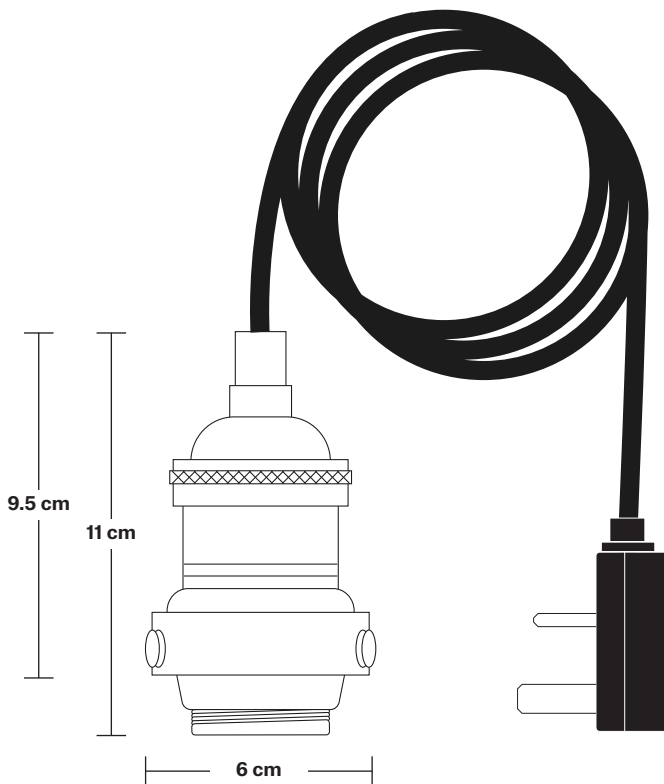

Brooklyn Cord Set ES E27 Bulb Holder - Fabric Flex With Plug

Product Code: BR-CS-FLWP

H: 210 cm x W: 6 cm x D: 6 cm

SPECIFICATIONS

We meet all UK and EU lighting and safety regulations.

Our products are hand finished to ensure an authentic vintage look and therefore they may vary slightly from those shown in the images.

Bulb required: Standard screw (E27) fitting, max 40W.

Weight: 0.4 kg

INFORMATION

Finishes: Brass, Pewter, Copper.

Flex: 2m Black Twisted Fabric Flex.

Plug: UK AC power plug BS1362

DIMENSIONS

Bulb Holder Diameter: 6 cm / 2.5"

Bulb Holder Height: 11 cm / 4.3"