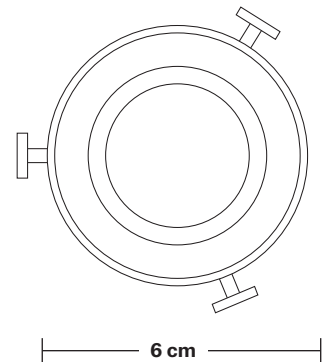

Brooklyn Dome Pendant - 13 Inch - With Plug

Product Code: BR-DP13-FLWP

H: 30.5 cm x W: 33 cm x D: 33 cm

SPECIFICATIONS

We meet all UK and EU lighting and safety regulations.

Our products are hand finished to ensure an authentic vintage look and therefore they may vary slightly from those shown in the images.

Plug: UK AC power plug BS1362

DIMENSIONS

Shade Diameter: 33 cm / 13"

Shade Height (no holder): 21 cm / 8.3"

Holder Diameter: 6 cm / 2.5"

Holder Height: 11 cm / 4.3"

INDUSTVILLE

Brooklyn Cord Set ES E27 Bulb Holder - Fabric Flex With Plug

Product Code: BR-CS-FLWP

H: 210 cm x W: 6 cm x D: 6 cm

SPECIFICATIONS

We meet all UK and EU lighting and safety regulations.

Our products are hand finished to ensure an authentic vintage look and therefore they may vary slightly from those shown in the images.

Bulb Holder Height: 11 cm / 4.3"

Dome - 13 Inch - Shade Only

Product Code: D13-SO

H: 21 cm x W: 33 cm x D: 33 cm

SPECIFICATIONS

We meet all UK and EU lighting and safety regulations.

Our products are hand finished to ensure an authentic vintage look and therefore they may vary slightly from those shown in the images.