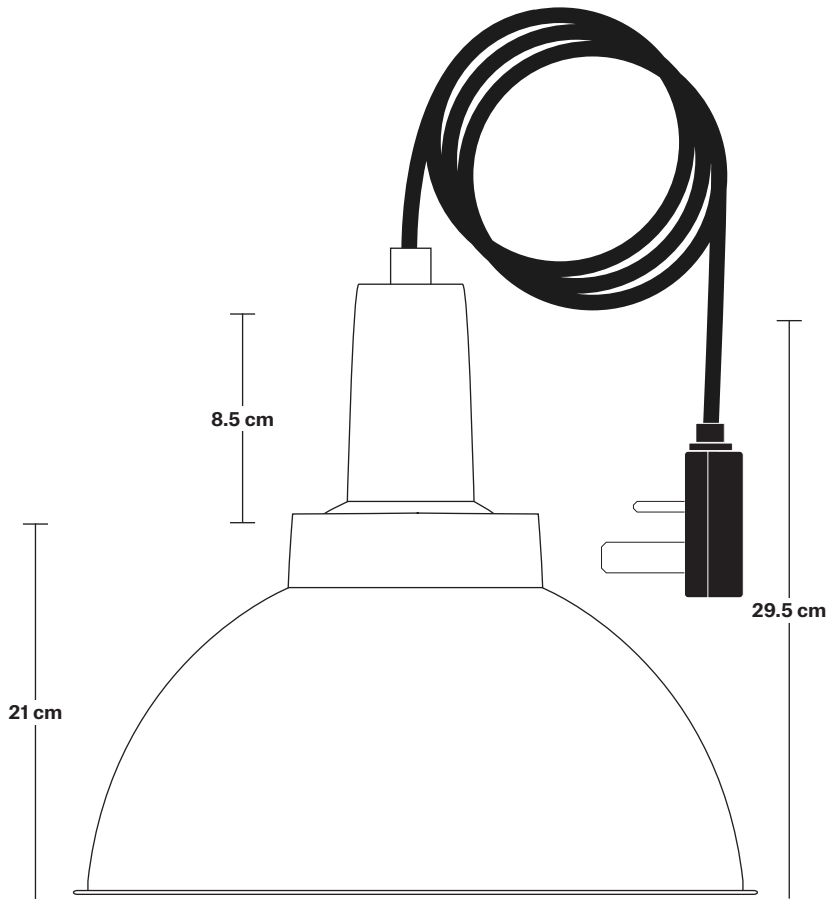

Sleek Dome Pendant – 13 Inch – With Plug

Product Code: SL-DP13-FLWP

H: 29.5 cm x W: 33 cm x D: 33 cm

SPECIFICATIONS

We meet all UK and EU lighting and safety regulations.

Our products are hand finished to ensure an authentic vintage look and therefore they may vary slightly from those shown in the images.

Plug: UK AC power plug BS1362

DIMENSIONS

Shade Diameter: 33 cm / 13"

Shade Height (no holder): 21 cm / 8.3"

Holder Diameter: 4 cm / 1.6"

Holder Height: 12 cm / 4.7"

INDUSTVILLE

Sleek Edison Cord Set ES E27 Bulb Holder - Ring & Fabric Flex With Plug

Product Code: SL-ECS-FLWP

H: 212 cm x W: 6.4 cm x D: 6.4 cm

SPECIFICATIONS

We meet all UK and EU lighting and safety regulations.

Our products are hand finished to ensure an authentic vintage look and therefore they may vary slightly from those shown in the images.

Bulb Holder Height: 11 cm / 4.3"

INDUSTVILLE

Dome - 13 Inch - Shade Only

Product Code: D13-SO

H: 21 cm x W: 33 cm x D: 33 cm

SPECIFICATIONS

We meet all UK and EU lighting and safety regulations.

Our products are hand finished to ensure an authentic vintage look and therefore they may vary slightly from those shown in the images.