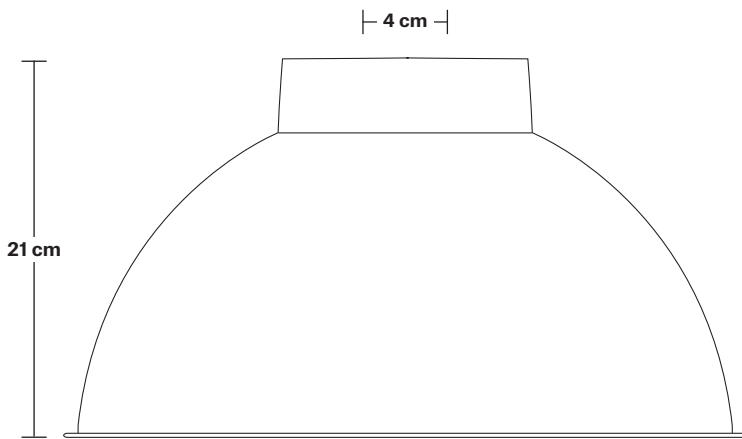

Plug: UK AC power plug BS1362

DIMENSIONS

Shade Diameter: 33 cm / 13"

Shade Height (no holder): 21 cm / 8.3"

Holder Diameter: 4 cm / 1.6"

Holder Height: 12 cm / 4.7"

INDUSTVILLE

Sleek Edison Cord Set ES E27 Bulb Holder - Ring & Fabric Flex With Plug

Product Code: SL-ECS-FLWP

H: 212 cm x W: 6.4 cm x D: 6.4 cm

SPECIFICATIONS

We meet all UK and EU lighting and safety regulations.

Our products are hand finished to ensure an authentic vintage look and therefore they may vary slightly from those shown in the images.

Bulb required: Standard screw (E27) fitting, max 40W.

Weight: 0.3 kg

INFORMATION

Finishes: Brass, Pewter, Copper.

Flex: 2m Black Twisted Fabric Flex.

Plug: UK AC power plug BS1362

DIMENSIONS

Bulb Holder Diameter: 6 cm / 2.5"

Bulb Holder Height: 11 cm / 4.3"

INDUSTVILLE

Dome - 13 Inch - Shade Only

Product Code: D13-SO

H: 21 cm x W: 33 cm x D: 33 cm

SPECIFICATIONS

We meet all UK and EU lighting and safety regulations.

Our products are hand finished to ensure an authentic vintage look and therefore they may vary slightly from those shown in the images.