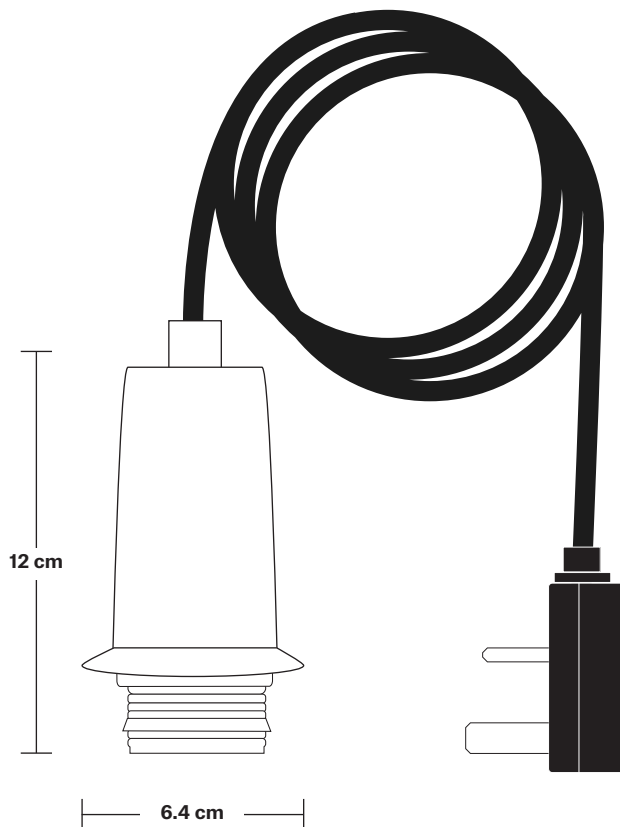

Plug: UK AC power plug BS1362

DIMENSIONS

Shade Diameter: 33 cm / 13"

Shade Height (no holder): 21 cm / 8.3"

Holder Diameter: 4 cm / 1.6"

Holder Height: 12 cm / 4.7"

INDUSTVILLE

Sleek Edison Cord Set ES E27 Bulb Holder - Ring & Fabric Flex With Plug

Product Code: SL-ECS-FLWP

H: 212 cm x W: 6.4 cm x D: 6.4 cm

SPECIFICATIONS

We meet all UK and EU lighting and safety regulations.

Our products are hand finished to ensure an authentic vintage look and therefore they may vary slightly from those shown in the images.

Bulb required: Standard screw (E27) fitting, max 40W.

Weight: 0.3 kg

INFORMATION

Finishes: Brass, Pewter, Copper.

Flex: 2m Black Twisted Fabric Flex.

Plug: UK AC power plug BS1362

DIMENSIONS

Bulb Holder Diameter: 6 cm / 2.5"

Bulb Holder Height: 11 cm / 4.3"

INDUSTVILLE

Dome - 13 Inch - Shade Only

Product Code: D13-SO

H: 21 cm x W: 33 cm x D: 33 cm

SPECIFICATIONS

We meet all UK and EU lighting and safety regulations.

Our products are hand finished to ensure an authentic vintage look and therefore they may vary slightly from those shown in the images.