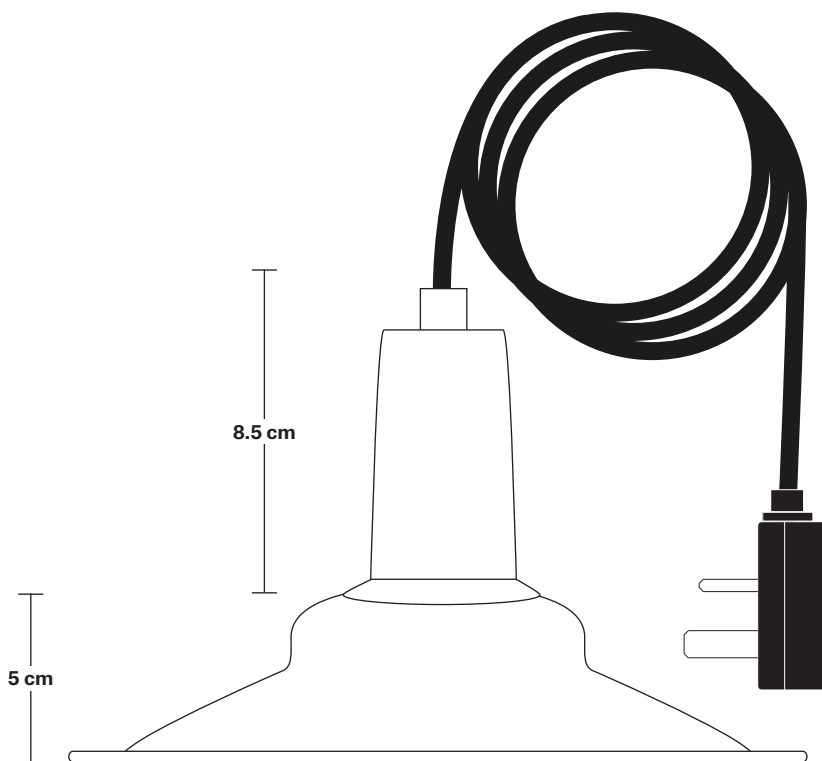

# Sleek Flat Pendant - 8 Inch - With Plug

Product Code: SL-FP8-FLWP

H: 13.5 cm x W: 21 cm x D: 21 cm

**Bulb required:** Standard screw (E27) fitting, max 25W.

**Shade weight:** 0.3 kg | **Holder weight:** 0.2 kg

**Maximum weight:** 0.5 kg

## DIMENSIONS

Shade Diameter: 21 cm / 8.2"

Shade Height (no holder): 5 cm / 2"

Holder Diameter: 4 cm / 1.6"

Holder Height: 12 cm / 4.7"

INDUSTVILLE

# Sleek Edison Cord Set ES E27 Bulb Holder - Ring & Fabric Flex With Plug

Product Code: SL-ECS-FLWP

H: 212 cm x W: 6.4 cm x D: 6.4 cm