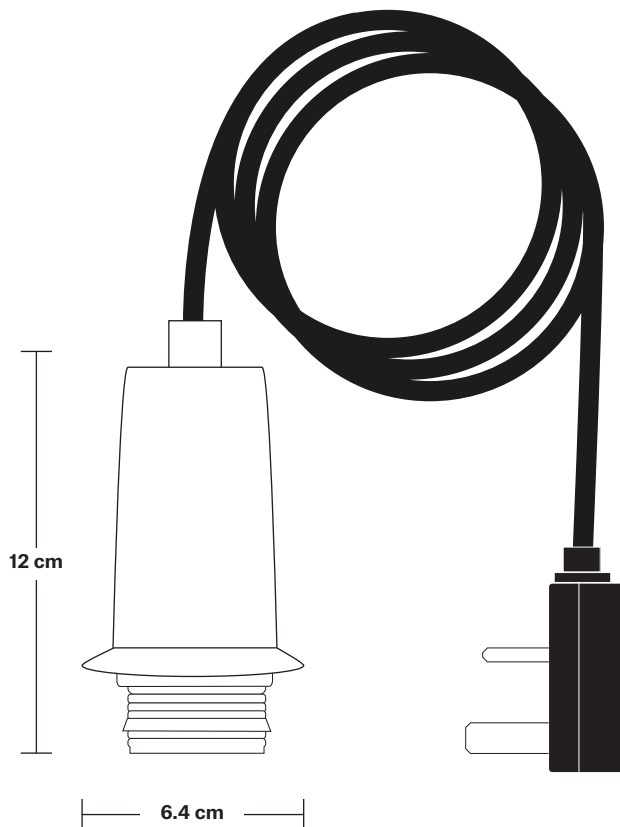

## DIMENSIONS

Shade Diameter: 21 cm / 8.2"

Shade Height (no holder): 5 cm / 2"

Holder Diameter: 4 cm / 1.6"

Holder Height: 12 cm / 4.7"

INDUSTVILLE

# Sleek Edison Cord Set ES E27 Bulb Holder - Ring & Fabric Flex With Plug

Product Code: SL-ECS-FLWP

H: 212 cm x W: 6.4 cm x D: 6.4 cm

## DIMENSIONS

Bulb Holder Diameter: 6 cm / 2.5"

Bulb Holder Height: 11 cm / 4.3"

INDUSTVILLE

## DIMENSIONS

Shade Diameter: 21 cm / 8.2"

Shade Height (no holder): 5 cm / 2"