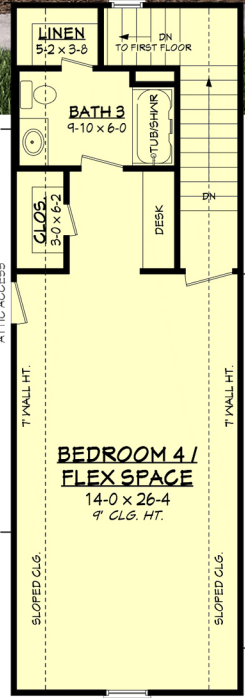

Designing Homes  
**HOUSE PLAN ZONE**  
 Building Relationships

First Floor Plan

Second Floor Plan

**Tower Oak House Plan**  
 2989

---

🏠 2989 Sq Ft.
🏠 2 Stories  
🏠 4 Bedrooms
🏠 78-4 Width  
🏠 3.5 Bathrooms
🏠 62-2 Depth