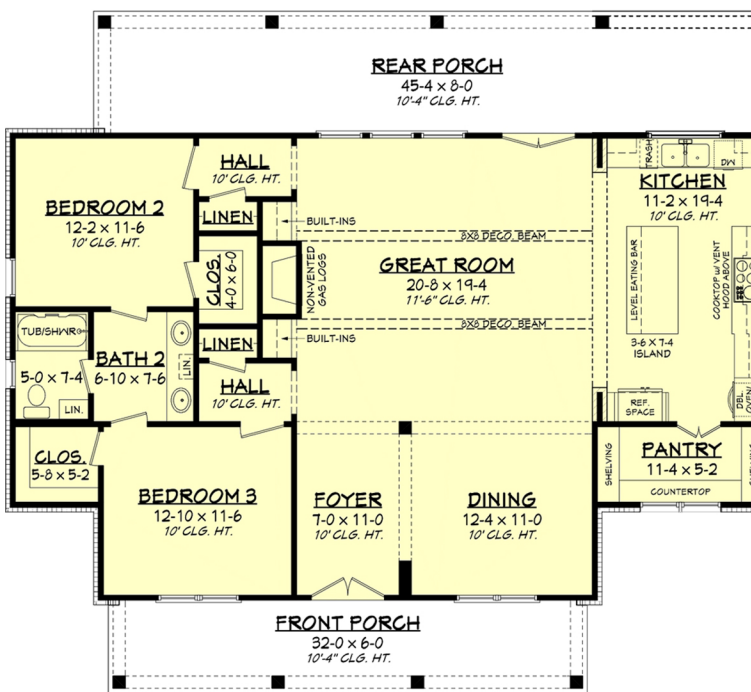

Designing Homes  
**HOUSE PLAN ZONE**  
 Building Relationships

First Floor Plan

Second Floor Plan

**Tower Oak House Plan**  
 2989

---

🏠 2989 Sq Ft.
🏠 2 Stories  
🏠 4 Bedrooms
🏠 78-4 Width  
🏠 3.5 Bathrooms
🏠 62-2 Depth