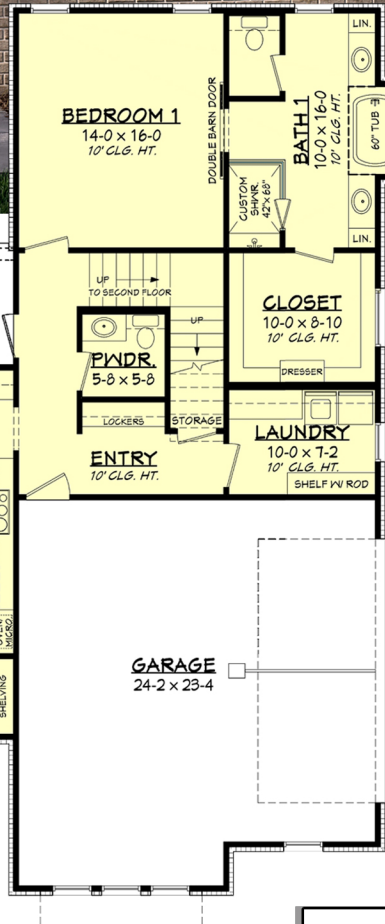

Designing Homes  
**HOUSE PLAN ZONE**  
 Building Relationships

First Floor Plan

Second Floor Plan

**Tower Oak House Plan**  
 2989

---

🏠 2989 Sq Ft.
🏠 2 Stories  
🏠 4 Bedrooms
🏠 78-4 Width  
🏠 3.5 Bathrooms
🏠 62-2 Depth