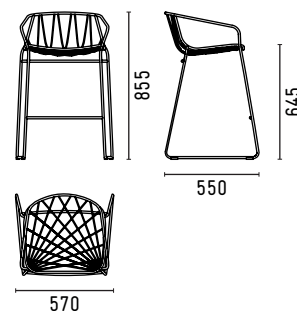

Chair available in white with seat pad in Ibiza light greige or black with seat pad in Ibiza black.

Optional upholstered soft seat cushion CHBUSC available in outdoor fabrics and indoor fabrics and leathers.

CERTIFICATION

CATAS

DIMENSIONS

CHHB

CHBS

SP01DESIGN.COM
CHEE COLLECTION

MATERIAL

Steel rod chair, protected by zinc primer, cataphoresis and powder coating.
Seat pad upholstered in outdoor fabric Ibiza in matching colour.