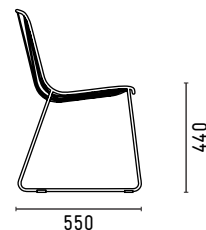

DIMENSIONS

CHC