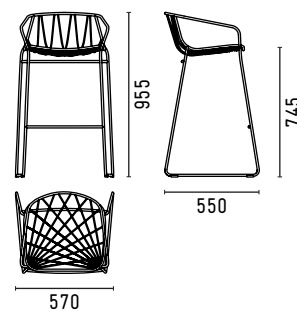

Chair available in white with seat pad in Ibiza light greige or black with seat pad in Ibiza black.

Optional upholstered soft seat cushion CHBUSC available in outdoor fabrics and indoor fabrics and leathers.

CERTIFICATION

CATAS

DIMENSIONS

CHHB

CHBS

SP01DESIGN.COM
CHEE COLLECTION

MATERIAL

Steel rod chair, protected by zinc primer, cataphoresis and powder coating.
Seat pad upholstered in outdoor fabric Ibiza in matching colour.