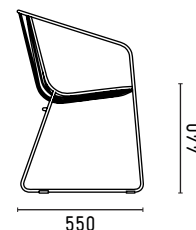

Chair available in white with seat pad in Ibiza light greige or black with seat pad in Ibiza black.

Optional upholstered soft seat cushion CHCAUSC available in outdoor fabrics and indoor fabrics and leathers.

CERTIFICATION

CATAS

DIMENSIONS

CHCA

SP01DESIGN.COM
CHEE COLLECTION

CHEE STOOLS

Chee is an ornate but contemporary bent wire chair collection designed for comfort. The overlapping metal wires curve out from the frame to create a striking geometric web. This bent wire web supports the back and forms a seat that is both beautifully graphic and supremely comfortable.