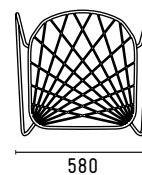

Chair available in white with seat pad in Ibiza light greige or black with seat pad in Ibiza black.

Optional upholstered soft seat cushion CHCUSC available in outdoor fabrics and indoor fabrics and leathers.

CERTIFICATION

CATAS

DIMENSIONS

CHC

SP01DESIGN.COM
CHEE COLLECTION

CHEE CHAIR WITH ARMS

Chee is an ornate but contemporary bent wire chair collection designed for comfort. The overlapping metal wires curve out from the frame to create a striking geometric web. This bent wire web supports the back and forms a seat that is both beautifully graphic and supremely comfortable.