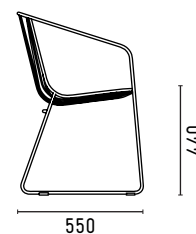

Chair available in white or black with seat pad in matching colour:
Santorini black 13D0001
Santorini cream 13L0002

Optional upholstered soft seat cushion CHCAUSC available in outdoor fabrics and indoor fabrics and leathers.

CERTIFICATION

CATAS

DIMENSIONS

CHCA

SP01DESIGN.COM
CHEE COLLECTION

CHEE STOOLS

Chee is an ornate but contemporary bent wire chair collection designed for comfort. The overlapping metal wires curve out from the frame to create a striking geometric web. This bent wire web supports the back and forms a seat that is both beautifully graphic and supremely comfortable.