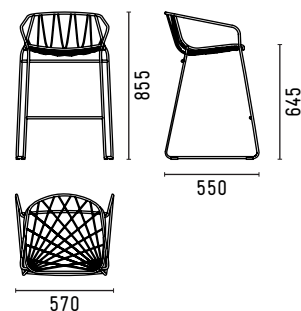

CERTIFICATION

CATAS

DIMENSIONS

CHHB

CHBS

SP01DESIGN.COM
CHEE COLLECTION

MATERIAL

Steel rod chair, protected by zinc primer, cathaphoresis and powder coating.
Seat pad upholstered in outdoor fabric Santorini in matching colour.