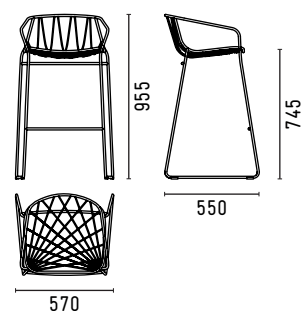

DIMENSIONS

CHHB