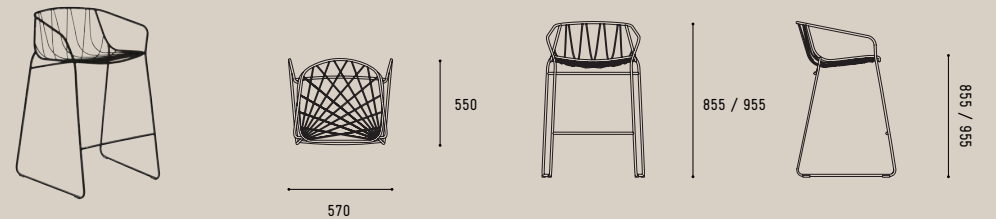

TOP AVAILABLE IN BLACK POWDERCOAT

BASE AVAILABLE IN SEALED TERRACOTTA

SPØ1

DIMENSIONS

JEANETTE

CHAIR

CHEE

CHAIR

JEANETTE

ARMCHAIR

CHEE

ARMCHAIR

SPØ1

DIMENSIONS

JEANETTE

STOOL

CHEE

STOOL

CUSHIONS

SLIM SEAT PADS

SLIM SEAT PADS COME IN MATCHING COLOURS AS STANDARD FOR ALL CHEE AND JEANETTE DINING CHAIRS AND BAR STOOLS.

UPHOLSTERED CUSHIONS

UPHOLSTERED SOFT SEAT CUSHIONS IN OUTDOOR FABRIC OR INDOOR FABRIC AND LEATHER ARE AVAILABLE ACROSS THE ENTIRE COLLECTION.