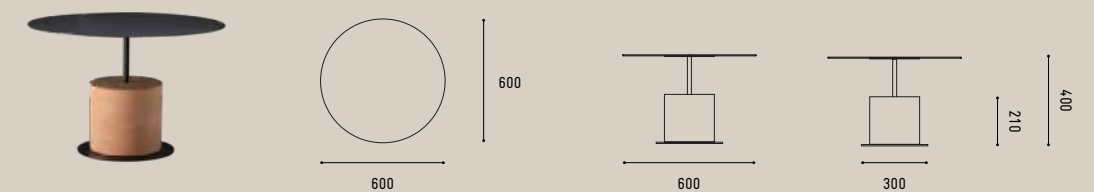

EILEEN TABLE

AVAILABLE IN ROUND AND SQUARE TOPS

EILEEN HIGH BAR

AVAILABLE IN ROUND AND SQUARE TOPS

JEANETTE

SIDE TABLE

SPØ1

DIMENSIONS

JEANETTE

COFFEE TABLE - MEDIUM

JEANETTE

COFFEE TABLE - LARGE

LOUIE

SIDE TABLE - SMALL

LOUIE

SIDE TABLE - LARGE