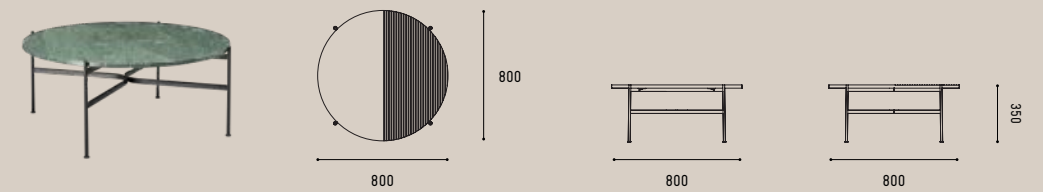

EILEEN

DINING TABLE

EILEEN

DINING TABLE

SPØ1

DIMENSIONS

PARISI

DINING TABLE

EILEEN TABLE

AVAILABLE IN ROUND AND SQUARE TOPS

EILEEN HIGH BAR

AVAILABLE IN ROUND AND SQUARE TOPS

JEANETTE

SIDE TABLE

SPØ1

DIMENSIONS

JEANETTE

COFFEE TABLE - MEDIUM

JEANETTE

COFFEE TABLE - LARGE

LOUIE

SIDE TABLE - SMALL

LOUIE

SIDE TABLE - LARGE