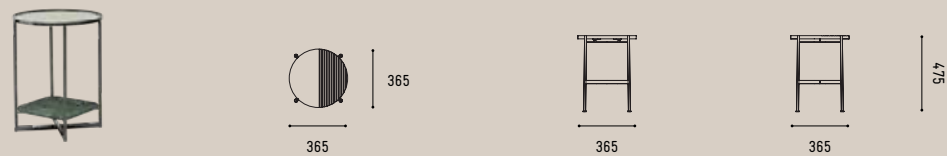

EILEEN

DINING TABLE

EILEEN

DINING TABLE

SPØ1

DIMENSIONS

PARISI

DINING TABLE

EILEEN TABLE

AVAILABLE IN ROUND AND SQUARE TOPS

EILEEN HIGH BAR

AVAILABLE IN ROUND AND SQUARE TOPS

JEANETTE

SIDE TABLE

SPØ1

DIMENSIONS

JEANETTE

COFFEE TABLE - MEDIUM

JEANETTE

COFFEE TABLE - LARGE

LOUIE

SIDE TABLE - SMALL

LOUIE

SIDE TABLE - LARGE