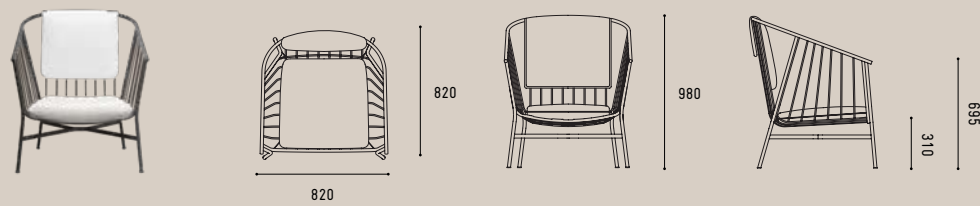

CHEE

STOOL

CUSHIONS

SLIM SEAT PADS

SLIM SEAT PADS COME IN MATCHING COLOURS AS STANDARD FOR ALL CHEE AND JEANETTE DINING CHAIRS AND BAR STOOLS.

UPHOLSTERED CUSHIONS

UPHOLSTERED SOFT SEAT CUSHIONS IN OUTDOOR FABRIC OR INDOOR FABRIC AND LEATHER ARE AVAILABLE ACROSS THE ENTIRE COLLECTION.

SP01

DIMENSIONS

JEANETTE SOFA ARMCHAIR

SINGLE SOFT UPHOLSTERED CUSHION'S

JEANETTE SOFA ARMCHAIR

WITH SEPARATE SOFT UPHOLSTERED BACK AND SEAT CUSHION'S

JEANETTE SOFA ARMCHAIR

WITH SEPARATE SOFT UPHOLSTERED HANGING BACK SEAT CUSHION

EILEEN TABLE

AVAILABLE IN ROUND AND SQUARE TOPS

EILEEN HIGH BAR

AVAILABLE IN ROUND AND SQUARE TOPS

JEANETTE

SIDE TABLE

SPØ1

DIMENSIONS