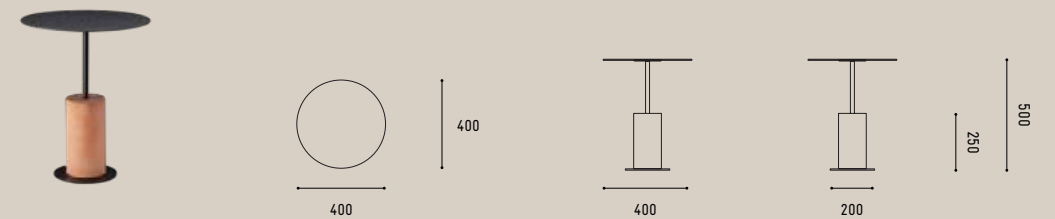

EILEEN TABLE

AVAILABLE IN ROUND AND SQUARE TOPS

EILEEN HIGH BAR

AVAILABLE IN ROUND AND SQUARE TOPS

JEANETTE

SIDE TABLE

SPØ1

DIMENSIONS

JEANETTE

COFFEE TABLE - MEDIUM

JEANETTE

COFFEE TABLE - LARGE

LOUIE

SIDE TABLE - SMALL

LOUIE

SIDE TABLE - LARGE