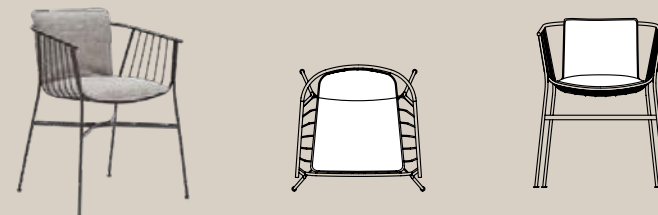

CHEE

STOOL

CUSHIONS

SLIM SEAT PADS

SLIM SEAT PADS COME IN MATCHING COLOURS AS STANDARD FOR ALL CHEE AND JEANETTE DINING CHAIRS AND BAR STOOLS.

UPHOLSTERED CUSHIONS

UPHOLSTERED SOFT SEAT CUSHIONS IN OUTDOOR FABRIC OR INDOOR FABRIC AND LEATHER ARE AVAILABLE ACROSS THE ENTIRE COLLECTION.