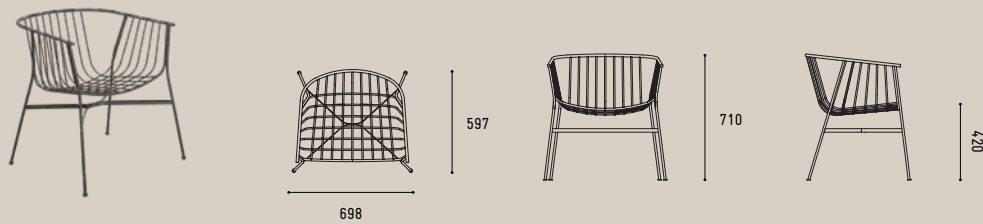

LOUIE

SIDE TABLE

GROUNDED IN THE TRADITION OF TERRACOTTA, AND AMPLIFIED BY A TOTEMIC APPROACH, THE LOUIE SIDE TABLE IS ICONIC AND TIMELESS. THIS COLLECTION OF SIDE TABLES HAS BEEN DEVELOPED WITH A HEAVY BASE IN SEALED EARTHY, TERRACOTTA AND PLAYFUL CYLINDRICAL STEEL. WITH A SOFT NATURAL FINISH, THE DESIGN EMBODIES SIMPLE ELEGANCE AND LIKE ALL PIECES IN THE SP01 OUTDOOR COLLECTION, WORK WELL BOTH INDOORS AND OUT.

TOP AVAILABLE IN BLACK POWDERCOAT

BASE AVAILABLE IN SEALED TERRACOTTA

SPØ1

DIMENSIONS

JEANETTE

CHAIR

CHEE

CHAIR

JEANETTE

ARMCHAIR

CHEE

ARMCHAIR

SPØ1

DIMENSIONS

JEANETTE

STOOL