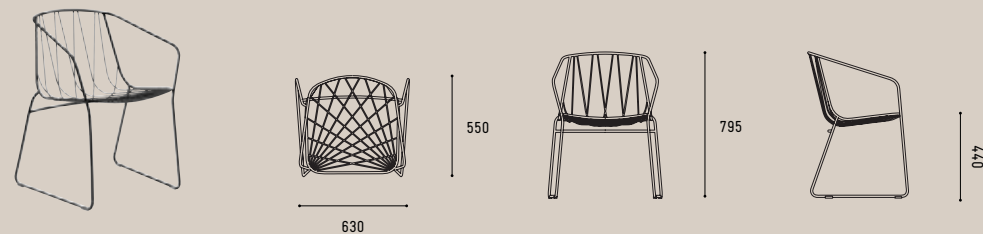

LOUIE

SIDE TABLE

GROUNDED IN THE TRADITION OF TERRACOTTA, AND AMPLIFIED BY A TOTEMIC APPROACH, THE LOUIE SIDE TABLE IS ICONIC AND TIMELESS. THIS COLLECTION OF SIDE TABLES HAS BEEN DEVELOPED WITH A HEAVY BASE IN SEALED EARTHY, TERRACOTTA AND PLAYFUL CYLINDRICAL STEEL. WITH A SOFT NATURAL FINISH, THE DESIGN EMBODIES SIMPLE ELEGANCE AND LIKE ALL PIECES IN THE SP01 OUTDOOR COLLECTION, WORK WELL BOTH INDOORS AND OUT.

TOP AVAILABLE IN BLACK POWDERCOAT

BASE AVAILABLE IN SEALED TERRACOTTA

SPØ1

DIMENSIONS

JEANETTE

CHAIR

CHEE

CHAIR

JEANETTE

ARMCHAIR

CHEE

ARMCHAIR

SPØ1

DIMENSIONS

JEANETTE

STOOL