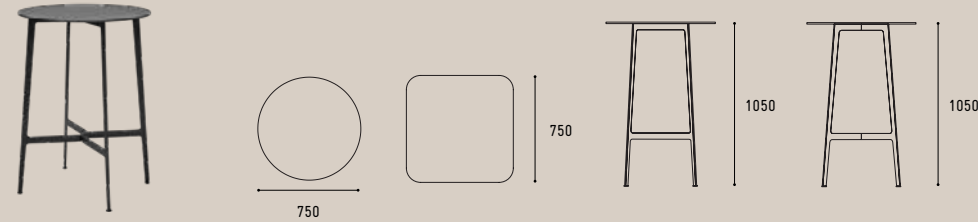

EILEEN

DINING TABLE

EILEEN

DINING TABLE

SPØ1

DIMENSIONS

PARISI

DINING TABLE

EILEEN TABLE

AVAILABLE IN ROUND AND SQUARE TOPS

EILEEN HIGH BAR

AVAILABLE IN ROUND AND SQUARE TOPS

JEANETTE

SIDE TABLE

SPØ1

DIMENSIONS

JEANETTE

COFFEE TABLE - MEDIUM

JEANETTE

COFFEE TABLE - LARGE

LOUIE

SIDE TABLE - SMALL

LOUIE

SIDE TABLE - LARGE