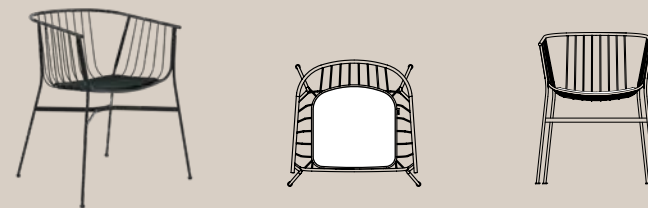

TOP AVAILABLE IN BLACK POWDERCOAT

BASE AVAILABLE IN SEALED TERRACOTTA

SPØ1

DIMENSIONS

JEANETTE

CHAIR

CHEE

CHAIR

JEANETTE

ARMCHAIR

CHEE

ARMCHAIR

SPØ1

DIMENSIONS

JEANETTE

STOOL

CHEE

STOOL

CUSHIONS

SLIM SEAT PADS

SLIM SEAT PADS COME IN MATCHING COLOURS AS STANDARD FOR ALL CHEE AND JEANETTE DINING CHAIRS AND BAR STOOLS.

UPHOLSTERED CUSHIONS

UPHOLSTERED SOFT SEAT CUSHIONS IN OUTDOOR FABRIC OR INDOOR FABRIC AND LEATHER ARE AVAILABLE ACROSS THE ENTIRE COLLECTION.