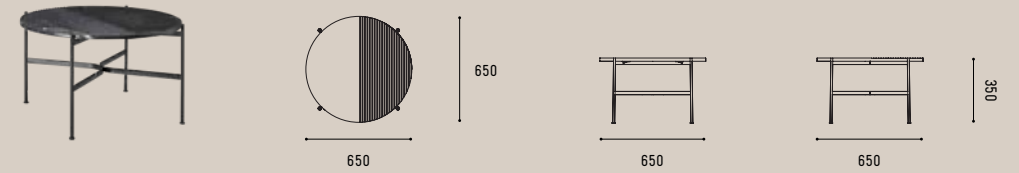

EILEEN

DINING TABLE

EILEEN

DINING TABLE

SPØ1

DIMENSIONS

PARISI

DINING TABLE

EILEEN TABLE

AVAILABLE IN ROUND AND SQUARE TOPS

EILEEN HIGH BAR

AVAILABLE IN ROUND AND SQUARE TOPS

JEANETTE

SIDE TABLE

SPØ1

DIMENSIONS

JEANETTE

COFFEE TABLE - MEDIUM

JEANETTE

COFFEE TABLE - LARGE

LOUIE

SIDE TABLE - SMALL

LOUIE

SIDE TABLE - LARGE