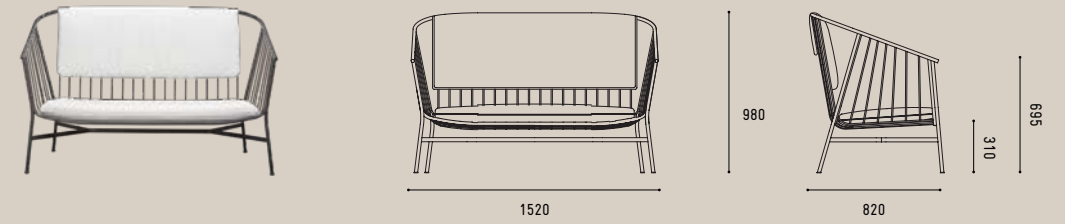

JEANETTE SOFA

SINGLE SOFT UPHOLSTERED CUSHION'S

SP01

DIMENSIONS

JEANETTE SOFA

WITH SEPARATE SOFT UPHOLSTERED BACK AND SEAT CUSHION'S

JEANETTE SOFA

WITH SEPARATE SOFT UPHOLSTERED HANGING BACK SEAT CUSHION

EILEEN

DINING TABLE

EILEEN

DINING TABLE

SPØ1

DIMENSIONS

PARISI

DINING TABLE

EILEEN TABLE

AVAILABLE IN ROUND AND SQUARE TOPS

EILEEN HIGH BAR

AVAILABLE IN ROUND AND SQUARE TOPS

JEANETTE

SIDE TABLE

SPØ1

DIMENSIONS