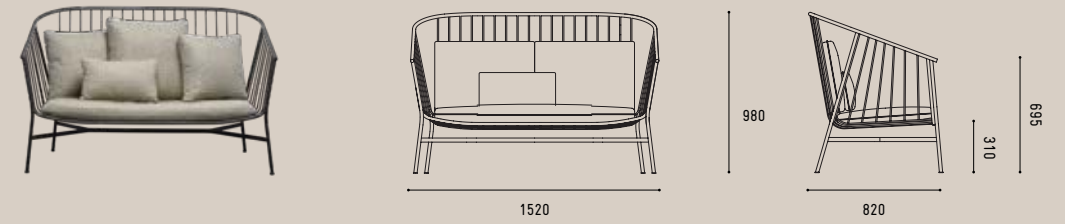

JEANETTE SOFA

SINGLE SOFT UPHOLSTERED CUSHION'S

SP01

DIMENSIONS

JEANETTE SOFA

WITH SEPARATE SOFT UPHOLSTERED BACK AND SEAT CUSHION'S

JEANETTE SOFA

WITH SEPARATE SOFT UPHOLSTERED HANGING BACK SEAT CUSHION

EILEEN

DINING TABLE

EILEEN

DINING TABLE

SPØ1

DIMENSIONS

PARISI

DINING TABLE

EILEEN TABLE

AVAILABLE IN ROUND AND SQUARE TOPS

EILEEN HIGH BAR

AVAILABLE IN ROUND AND SQUARE TOPS

JEANETTE

SIDE TABLE

SPØ1

DIMENSIONS