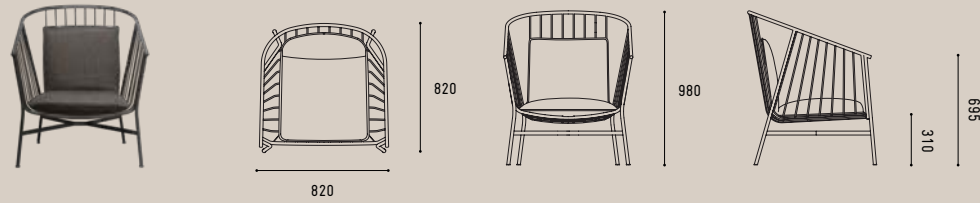

SP01

DIMENSIONS

JEANETTE SOFA ARMCHAIR

SINGLE SOFT UPHOLSTERED CUSHION'S