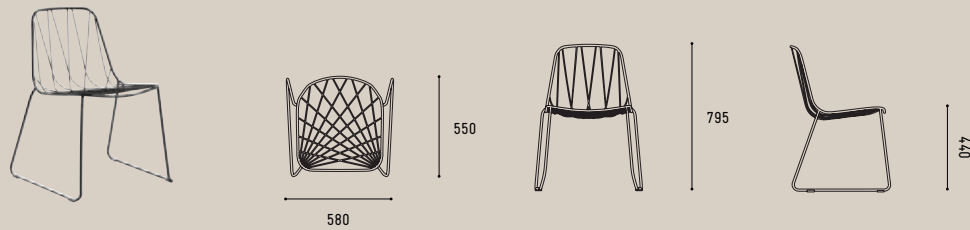

LOUIE

SIDE TABLE

GROUNDED IN THE TRADITION OF TERRACOTTA, AND AMPLIFIED BY A TOTEMIC APPROACH, THE LOUIE SIDE TABLE IS ICONIC AND TIMELESS. THIS COLLECTION OF SIDE TABLES HAS BEEN DEVELOPED WITH A HEAVY BASE IN SEALED EARTHY, TERRACOTTA AND PLAYFUL CYLINDRICAL STEEL. WITH A SOFT NATURAL FINISH, THE DESIGN EMBODIES SIMPLE ELEGANCE AND LIKE ALL PIECES IN THE SP01 OUTDOOR COLLECTION, WORK WELL BOTH INDOORS AND OUT.

TOP AVAILABLE IN BLACK POWDERCOAT

BASE AVAILABLE IN SEALED TERRACOTTA

SPØ1

DIMENSIONS

JEANETTE

CHAIR

CHEE

CHAIR

JEANETTE

ARMCHAIR

CHEE

ARMCHAIR

SPØ1

DIMENSIONS

JEANETTE

STOOL