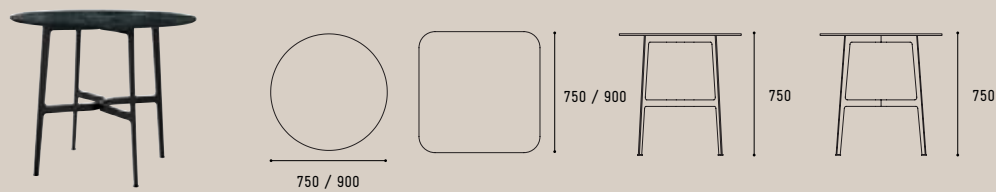

EILEEN

DINING TABLE

EILEEN

DINING TABLE

SPØ1

DIMENSIONS

PARISI

DINING TABLE

EILEEN TABLE

AVAILABLE IN ROUND AND SQUARE TOPS

EILEEN HIGH BAR

AVAILABLE IN ROUND AND SQUARE TOPS

JEANETTE

SIDE TABLE

SPØ1

DIMENSIONS

JEANETTE

COFFEE TABLE - MEDIUM

JEANETTE

COFFEE TABLE - LARGE

LOUIE

SIDE TABLE - SMALL

LOUIE

SIDE TABLE - LARGE