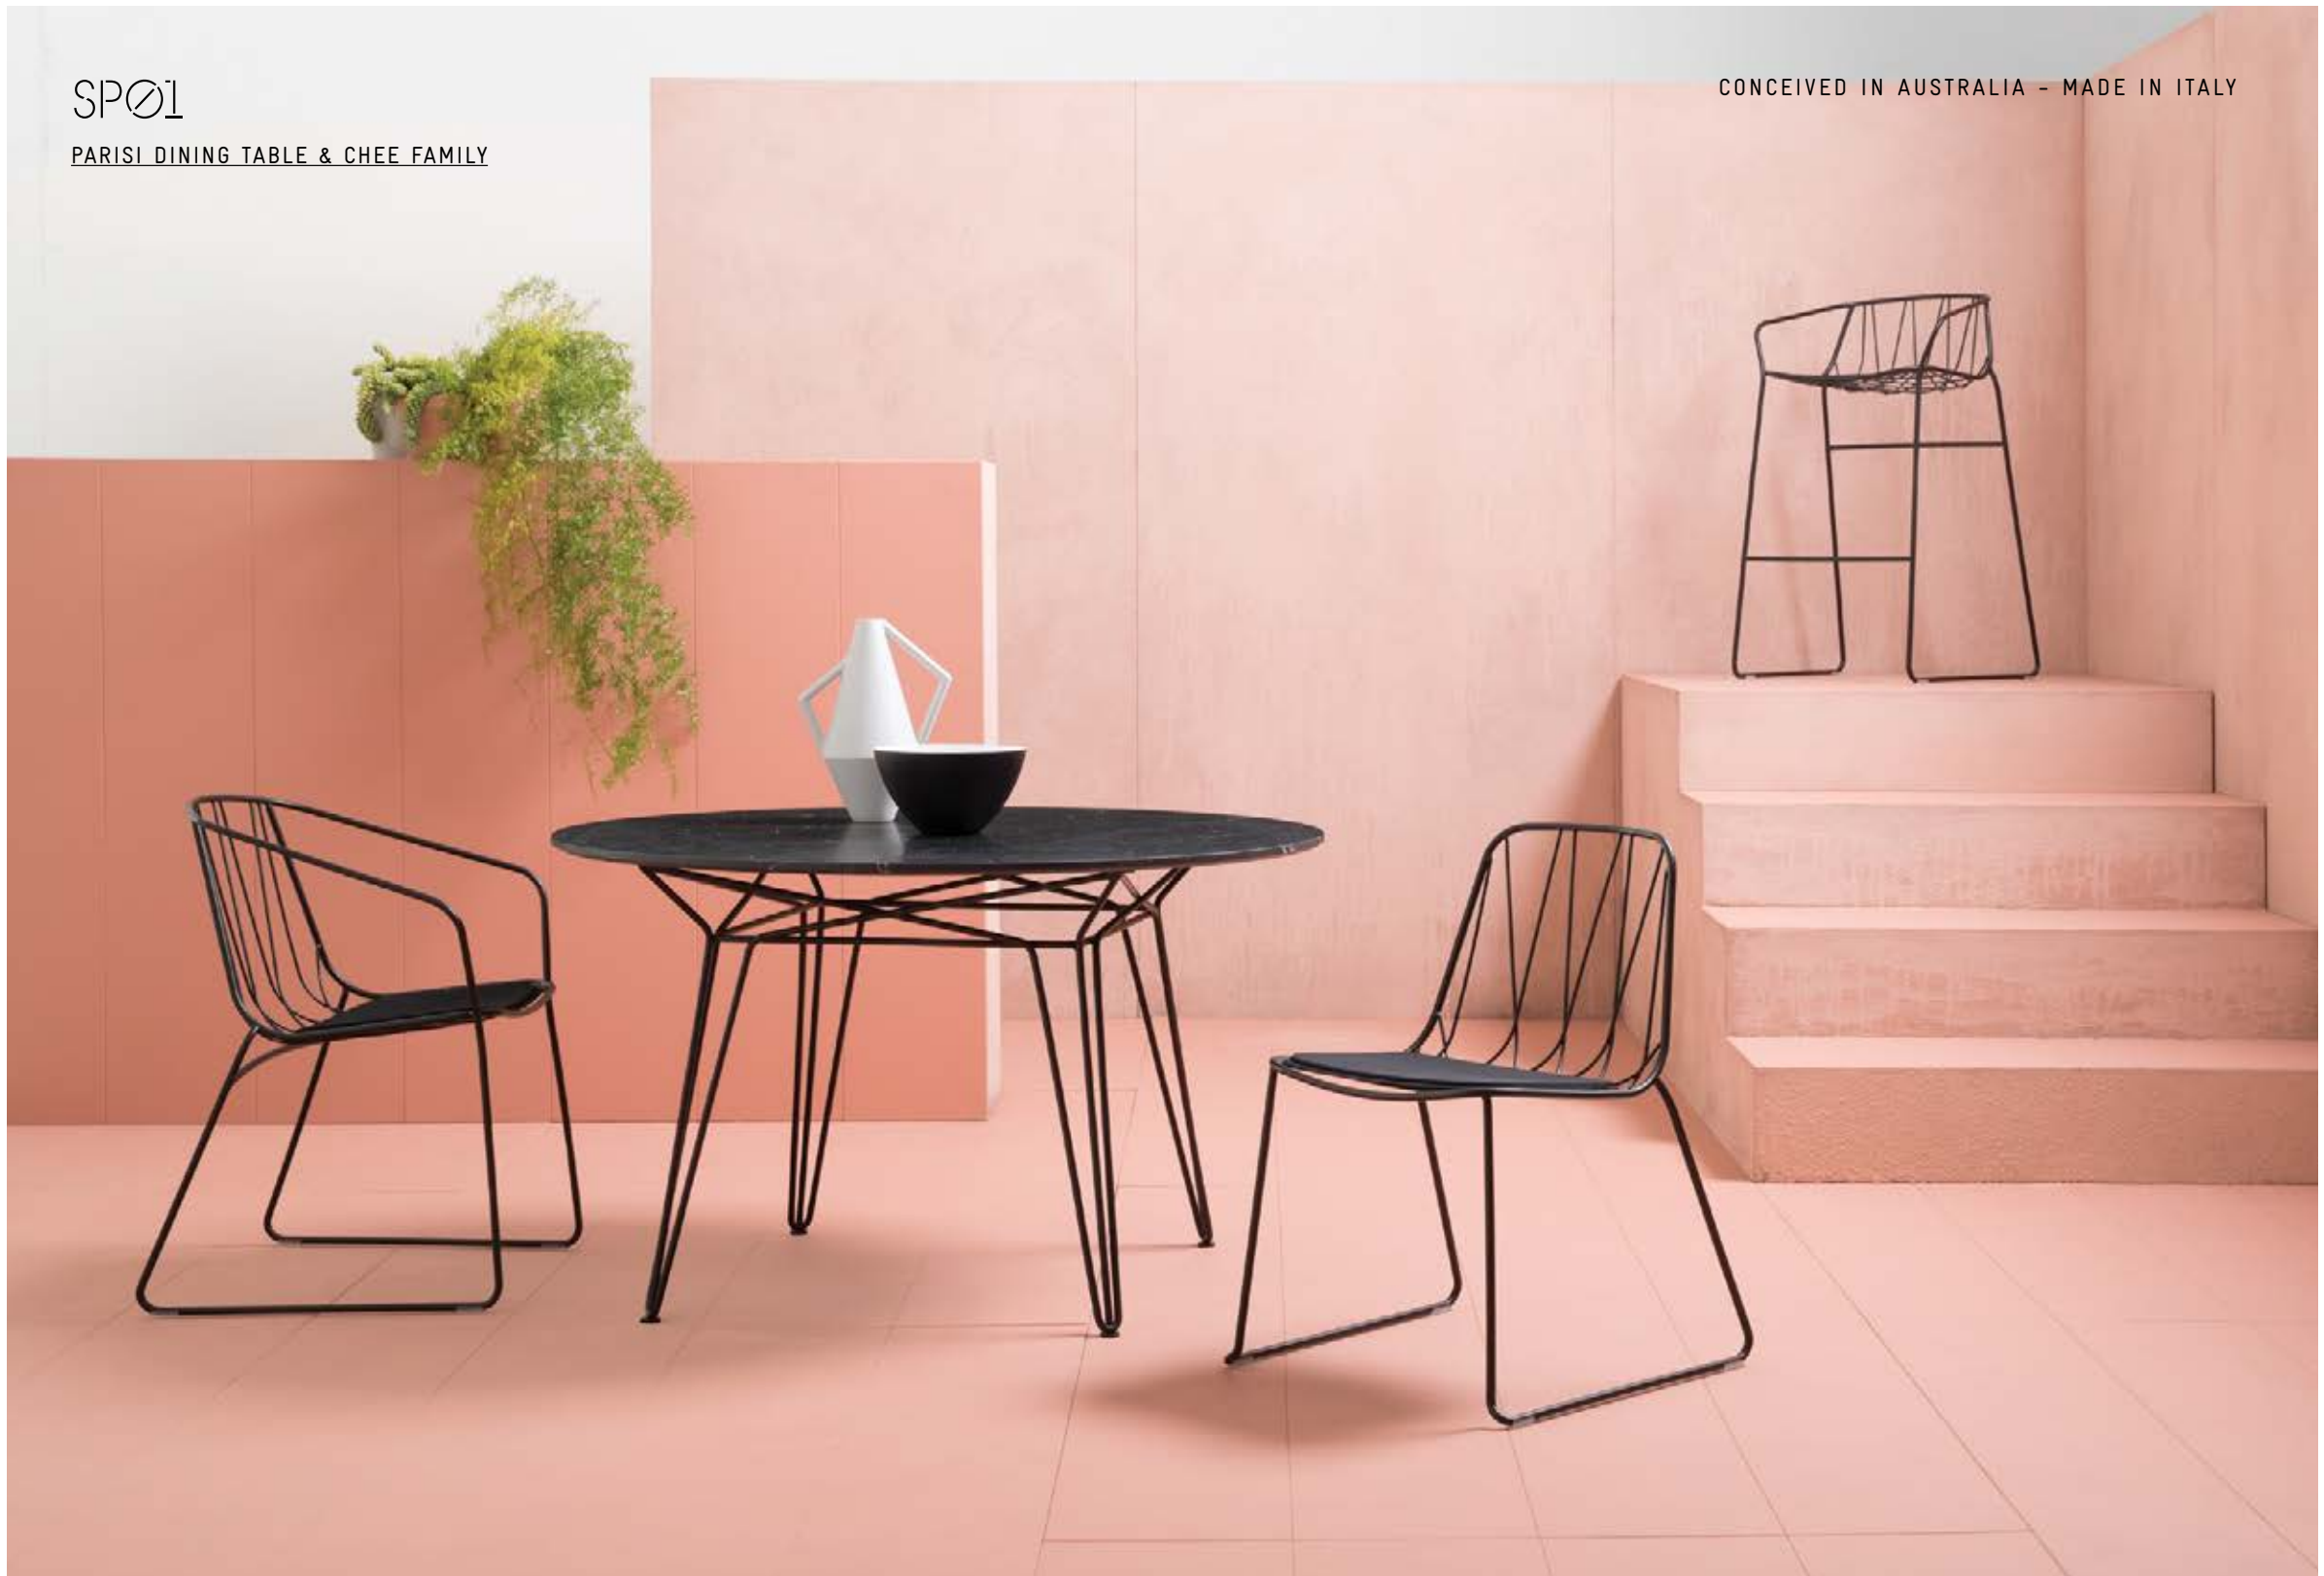

SPØ1

PARISI DINING TABLE & CHEE FAMILY

CONCEIVED IN AUSTRALIA - MADE IN ITALY