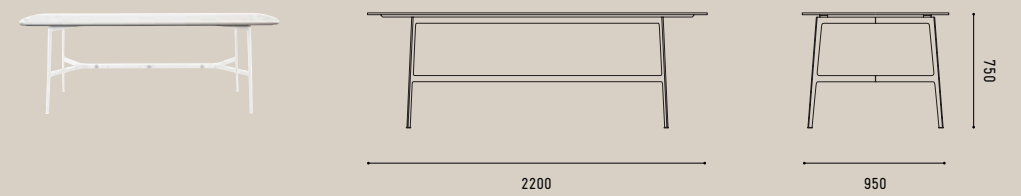

JEANETTE SOFA

SINGLE SOFT UPHOLSTERED CUSHION'S

SP01

DIMENSIONS

JEANETTE SOFA

WITH SEPARATE SOFT UPHOLSTERED BACK AND SEAT CUSHION'S

JEANETTE SOFA

WITH SEPARATE SOFT UPHOLSTERED HANGING BACK SEAT CUSHION

EILEEN

DINING TABLE

EILEEN

DINING TABLE

SPØ1

DIMENSIONS

PARISI

DINING TABLE

EILEEN TABLE

AVAILABLE IN ROUND AND SQUARE TOPS

EILEEN HIGH BAR

AVAILABLE IN ROUND AND SQUARE TOPS

JEANETTE

SIDE TABLE

SPØ1

DIMENSIONS