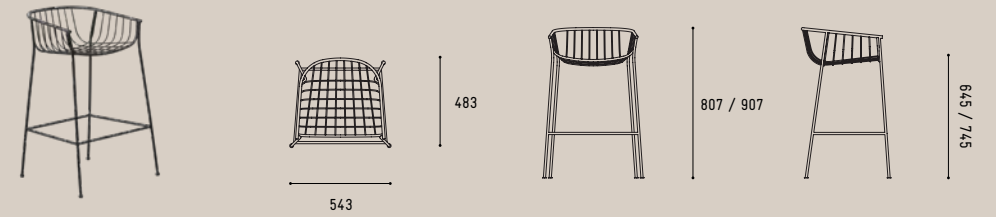

TOP AVAILABLE IN BLACK POWDERCOAT

BASE AVAILABLE IN SEALED TERRACOTTA

SPØ1

DIMENSIONS

JEANETTE

CHAIR

CHEE

CHAIR

JEANETTE

ARMCHAIR

CHEE

ARMCHAIR

SPØ1

DIMENSIONS

JEANETTE

STOOL

CHEE

STOOL

CUSHIONS

SLIM SEAT PADS

SLIM SEAT PADS COME IN MATCHING COLOURS AS STANDARD FOR ALL CHEE AND JEANETTE DINING CHAIRS AND BAR STOOLS.

UPHOLSTERED CUSHIONS

UPHOLSTERED SOFT SEAT CUSHIONS IN OUTDOOR FABRIC OR INDOOR FABRIC AND LEATHER ARE AVAILABLE ACROSS THE ENTIRE COLLECTION.