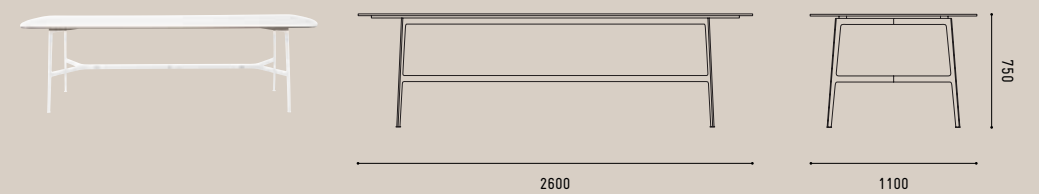

JEANETTE SOFA

SINGLE SOFT UPHOLSTERED CUSHION'S

SP01

DIMENSIONS

JEANETTE SOFA

WITH SEPARATE SOFT UPHOLSTERED BACK AND SEAT CUSHION'S

JEANETTE SOFA

WITH SEPARATE SOFT UPHOLSTERED HANGING BACK SEAT CUSHION

EILEEN

DINING TABLE

EILEEN

DINING TABLE

SPØ1

DIMENSIONS

PARISI

DINING TABLE

EILEEN TABLE

AVAILABLE IN ROUND AND SQUARE TOPS

EILEEN HIGH BAR

AVAILABLE IN ROUND AND SQUARE TOPS

JEANETTE

SIDE TABLE

SPØ1

DIMENSIONS