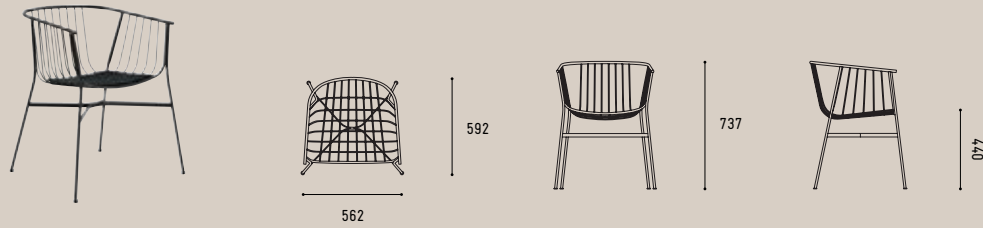

LOUIE

SIDE TABLE

GROUNDED IN THE TRADITION OF TERRACOTTA, AND AMPLIFIED BY A TOTEMIC APPROACH, THE LOUIE SIDE TABLE IS ICONIC AND TIMELESS. THIS COLLECTION OF SIDE TABLES HAS BEEN DEVELOPED WITH A HEAVY BASE IN SEALED EARTHY, TERRACOTTA AND PLAYFUL CYLINDRICAL STEEL. WITH A SOFT NATURAL FINISH, THE DESIGN EMBODIES SIMPLE ELEGANCE AND LIKE ALL PIECES IN THE SP01 OUTDOOR COLLECTION, WORK WELL BOTH INDOORS AND OUT.

TOP AVAILABLE IN BLACK POWDERCOAT

BASE AVAILABLE IN SEALED TERRACOTTA

SPØ1

DIMENSIONS

JEANETTE

CHAIR

CHEE

CHAIR

JEANETTE

ARMCHAIR

CHEE

ARMCHAIR

SPØ1

DIMENSIONS

JEANETTE

STOOL