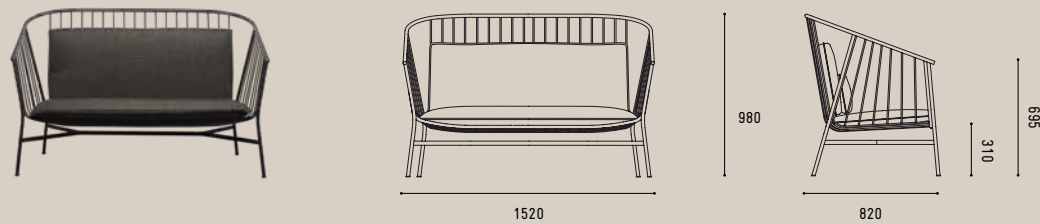

JEANETTE SOFA

SINGLE SOFT UPHOLSTERED CUSHION'S