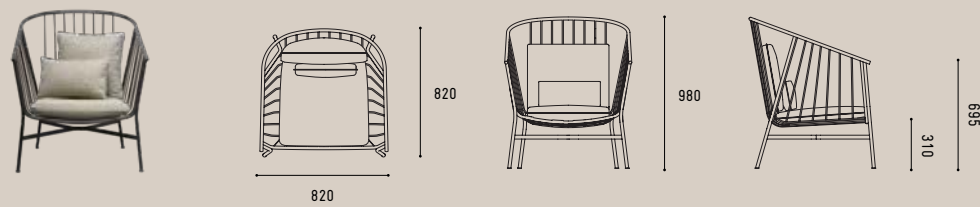

CHEE

STOOL

CUSHIONS

SLIM SEAT PADS

SLIM SEAT PADS COME IN MATCHING COLOURS AS STANDARD FOR ALL CHEE AND JEANETTE DINING CHAIRS AND BAR STOOLS.

UPHOLSTERED CUSHIONS

UPHOLSTERED SOFT SEAT CUSHIONS IN OUTDOOR FABRIC OR INDOOR FABRIC AND LEATHER ARE AVAILABLE ACROSS THE ENTIRE COLLECTION.

SP01

DIMENSIONS

JEANETTE SOFA ARMCHAIR

SINGLE SOFT UPHOLSTERED CUSHION'S

JEANETTE SOFA ARMCHAIR

WITH SEPARATE SOFT UPHOLSTERED BACK AND SEAT CUSHION'S

JEANETTE SOFA ARMCHAIR

WITH SEPARATE SOFT UPHOLSTERED HANGING BACK SEAT CUSHION

EILEEN TABLE

AVAILABLE IN ROUND AND SQUARE TOPS

EILEEN HIGH BAR

AVAILABLE IN ROUND AND SQUARE TOPS

JEANETTE

SIDE TABLE

SPØ1

DIMENSIONS