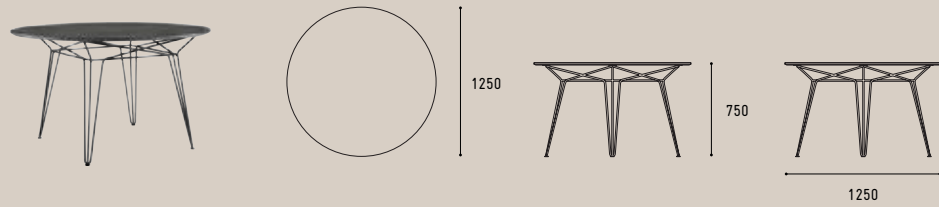

EILEEN

DINING TABLE

EILEEN

DINING TABLE

SPØ1

DIMENSIONS

PARISI

DINING TABLE

EILEEN TABLE

AVAILABLE IN ROUND AND SQUARE TOPS

EILEEN HIGH BAR

AVAILABLE IN ROUND AND SQUARE TOPS

JEANETTE

SIDE TABLE

SPØ1

DIMENSIONS

JEANETTE

COFFEE TABLE - MEDIUM

JEANETTE

COFFEE TABLE - LARGE

LOUIE

SIDE TABLE - SMALL

LOUIE

SIDE TABLE - LARGE