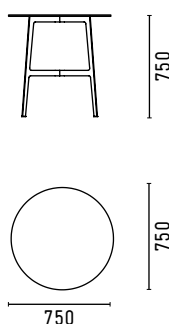

VARIANTS

The table is available in three different sizes:  
75 dining height, 75 bar height, and 90 dining height.

DESIGNER

Tom Fereday, 2016

DIMENSIONS

EOT75

EOT90

EOHT75