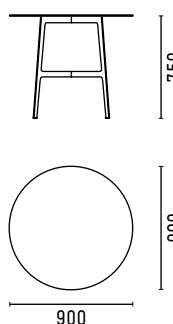

VARIANTS

The table is available in three different sizes:  
75 dining height, 75 bar height, and 90 dining height.

DESIGNER

Tom Fereday, 2016

DIMENSIONS

EOT75

EOT90

EOHT75