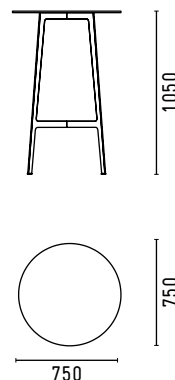

VARIANTS

The table is available in three different sizes:  
75 dining height, 75 bar height, and 90 dining height.

DESIGNER

Tom Fereday, 2016

DIMENSIONS

EOT75

EOT90

EOHT75