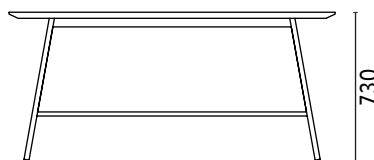

DESIGNER

Metrica, 2017

DIMENSIONS

HC

HOLLAND COLLECTION

METALS

RAL9017
satin black
E02K

RAL3007
glossy red
E06RG