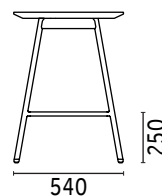

DESIGNER

Metrica, 2017

DIMENSIONS

HC

HOLLAND COLLECTION

METALS

RAL9017
satin black
E02K

RAL3007
glossy red
E06RG