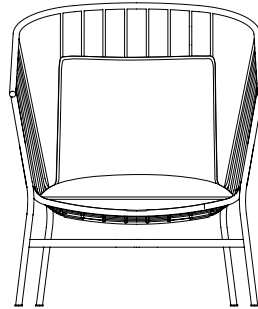

DIMENSIONS

JSFA

JEANETTE SEATING COLLECTION

OPTION A

Jeanette Sofa JSF

Upholstered connected seat & back cushion
JSUSBC

OPTION A

Jeanette Sofa Armchair JSFA

Upholstered connected seat & back cushion
JSAUSBC

OPTION B

Jeanette Sofa JSF

Upholstered seat cushion & back cushions
JSFUSC + JSUBC60 + JSUBC50 + JSC30

OPTION B

Jeanette Sofa Armchair JSFA

Upholstered seat cushion & back cushions
JSFAUSC + JSUBC60 + JSC30