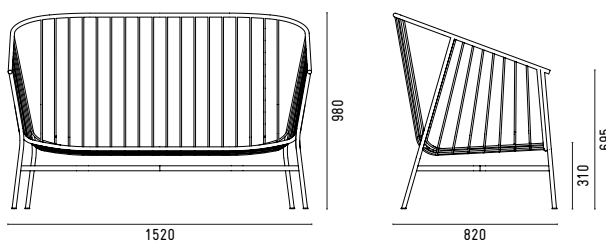

DIMENSIONS

JSE