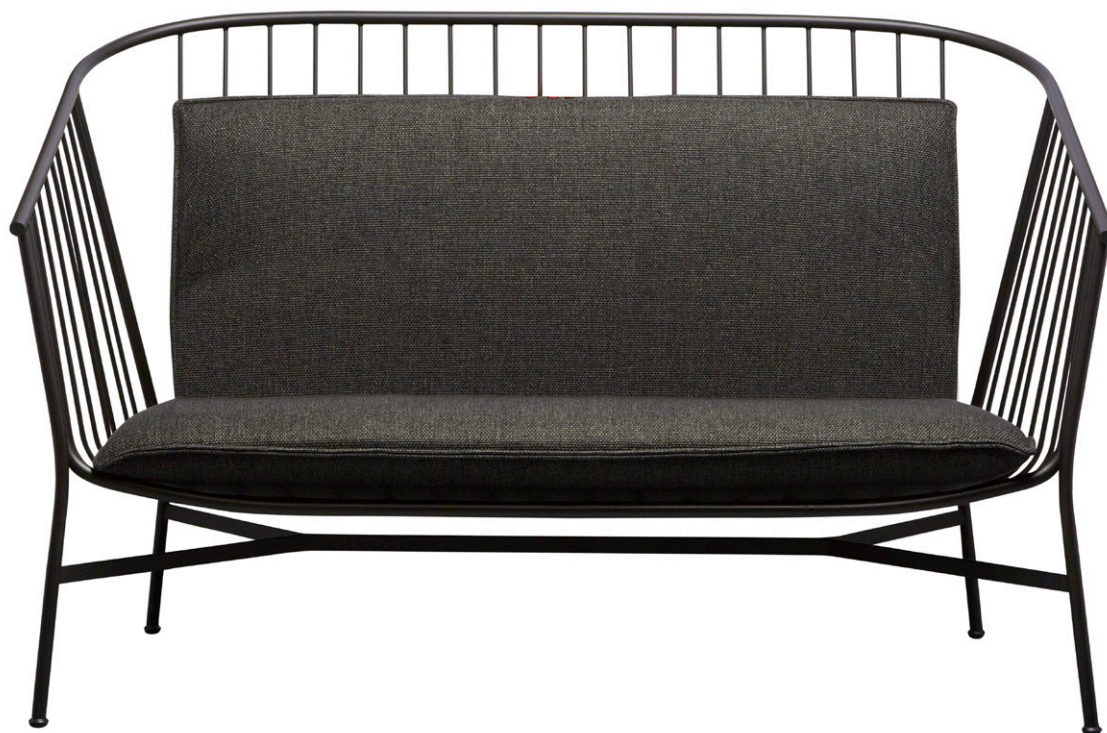

JEANETTE SEATING COLLECTION