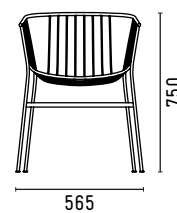

Chair available in white or black with seat pad in matching colour.

Optional upholstered soft seat cushion JCUSC available in outdoor fabrics and indoor fabrics and leathers.

CODES

Chair JC in black powder coat E02K
Seat pad JCSP in Santorini black 13D0001

Chair JC in white powder coat E01W
Seat pad JCSP in Santorini cream 13L0002

DIMENSIONS

JC

JEANETTE SEATING COLLECTION

JEANETTE BARSTOOL

With its low-line silhouette, Jeanette is designed for the outdoors with the sophistication of an indoor dining chair.