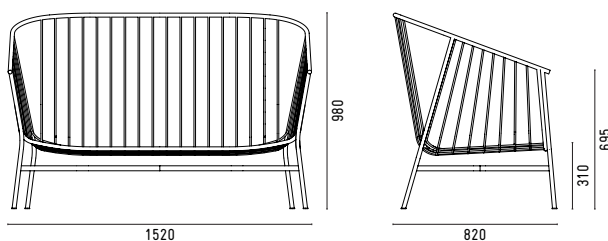

DIMENSIONS

JSE