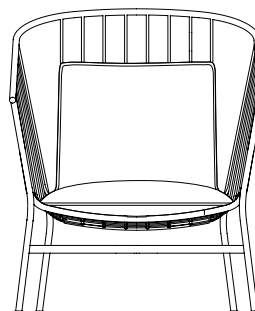

DIMENSIONS

JSFA

JEANETTE SEATING COLLECTION

OPTION A

Jeanette Sofa JSF

Upholstered connected seat & back cushion
JSUSBC

OPTION A

Jeanette Sofa Armchair JSFA

Upholstered connected seat & back cushion
JSAUSBC

OPTION B

Jeanette Sofa JSF

Upholstered seat cushion & back cushions
JSFUSC + JSUBC60 + JSUBC50 + JSC30

OPTION B

Jeanette Sofa Armchair JSFA

Upholstered seat cushion & back cushions
JSFAUSC + JSUBC60 + JSC30