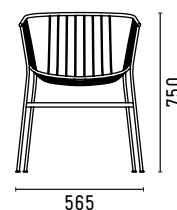

Chair available in white or black with seat pad in matching colour.

Optional upholstered soft seat cushion JCUSC available in outdoor fabrics and indoor fabrics and leathers.

CODES

Chair JC in black powder coat E02K
Seat pad JCSP in Santorini black 13D0001

Chair JC in white powder coat E01W
Seat pad JCSP in Santorini cream 13L0002

DIMENSIONS

JC

JEANETTE SEATING COLLECTION

JEANETTE BARSTOOL

With its low-line silhouette, Jeanette is designed for the outdoors with the sophistication of an indoor dining chair.