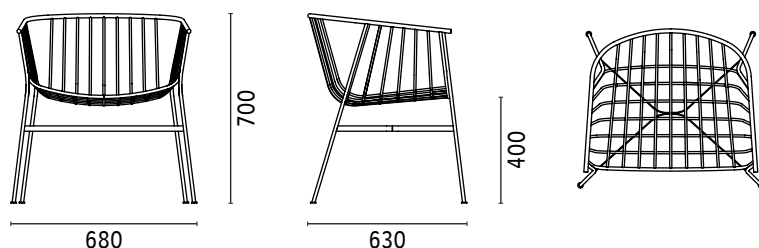

Chair available in black only.

Optional upholstered soft seat cushion JLCUSC available in outdoor fabrics and indoor fabrics and leathers.

DESIGNER

Tom Fereday, 2019

CODES

Black powder coat E02K

DIMENSIONS

JLC