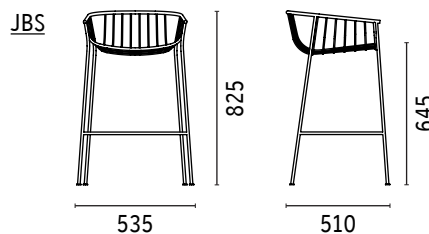

DIMENSIONS