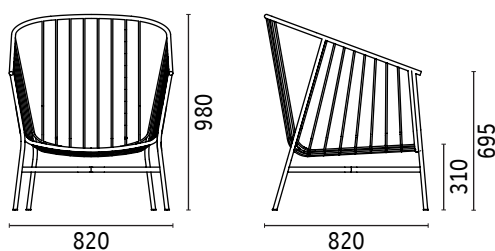

DIMENSIONS

JSFA