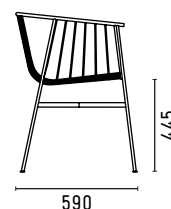

Chair available in white or black with seat pad in matching colour.

Optional upholstered soft seat cushion JCUSC available in outdoor fabrics and indoor fabrics and leathers.

CODES

Chair JC in black powder coat E02K
Seat pad JCSP in Santorini black 13D0001

Chair JC in white powder coat E01W
Seat pad JCSP in Santorini cream 13L0002

DIMENSIONS

JC

JEANETTE SEATING COLLECTION

JEANETTE BARSTOOL

With its low-line silhouette, Jeanette is designed for the outdoors with the sophistication of an indoor dining chair.