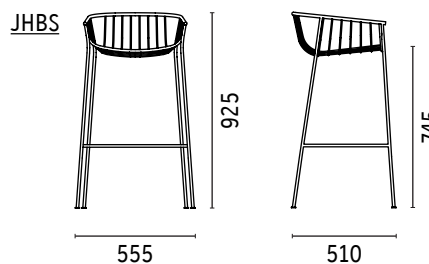

DIMENSIONS