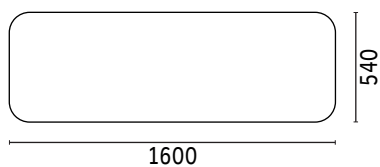

DIMENSIONS

HC