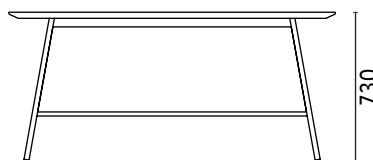

DIMENSIONS

HC