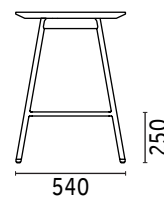

DIMENSIONS

HC