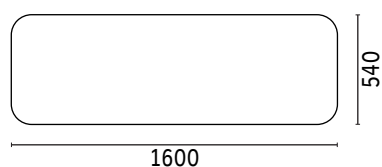

DESIGNER

Metrica, 2017

DIMENSIONS

HC

HOLLAND COLLECTION

METALS

RAL9017  
satin black  
E02K

RAL3007  
satin red  
E06R