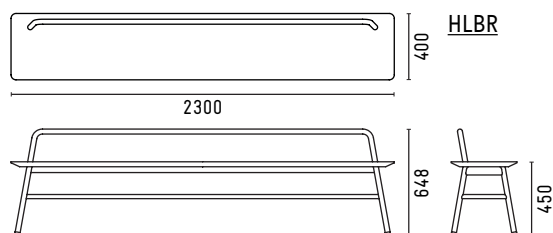

Seat cushion available in fabric or leather.

DESIGNER

Metrica, 2017

CERTIFICATION

FSC certified timbers  
CARB / TSCA IV certified

DIMENSIONS

HOLLAND COLLECTION

HOLLAND DESK