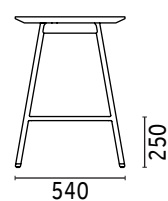

DESIGNER

Metrica, 2017

DIMENSIONS

HC

HOLLAND COLLECTION

METALS

RAL9017  
satin black  
E02K

RAL3007  
satin red  
E06R