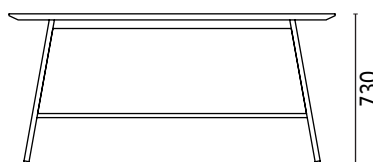

DESIGNER

Metrica, 2017

DIMENSIONS

HC

HOLLAND COLLECTION

METALS

RAL9017  
satin black  
E02K

RAL3007  
satin red  
E06R