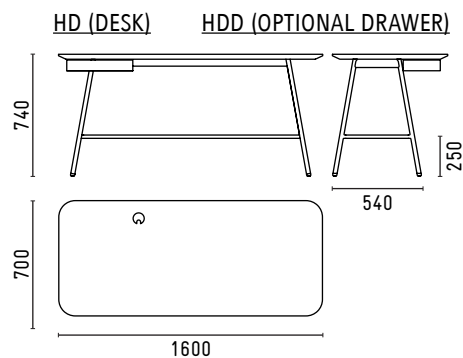

DESIGNER

Metrica 2017

CERTIFICATION

FSC certified timbers  
CARB / TSCA IV certified

DIMENSIONS

HOLLAND COLLECTION

HOLLAND CONSOLE

The Holland Console elegantly reinterprets the language of the Holland Desk.