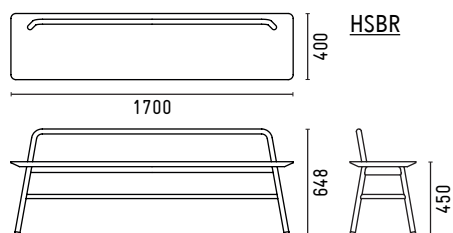

Seat cushion available in fabric or leather.

DESIGNER

Metrica, 2017

CERTIFICATION

FSC certified timbers  
CARB / TSCA IV certified

DIMENSIONS

HOLLAND COLLECTION

HOLLAND DESK