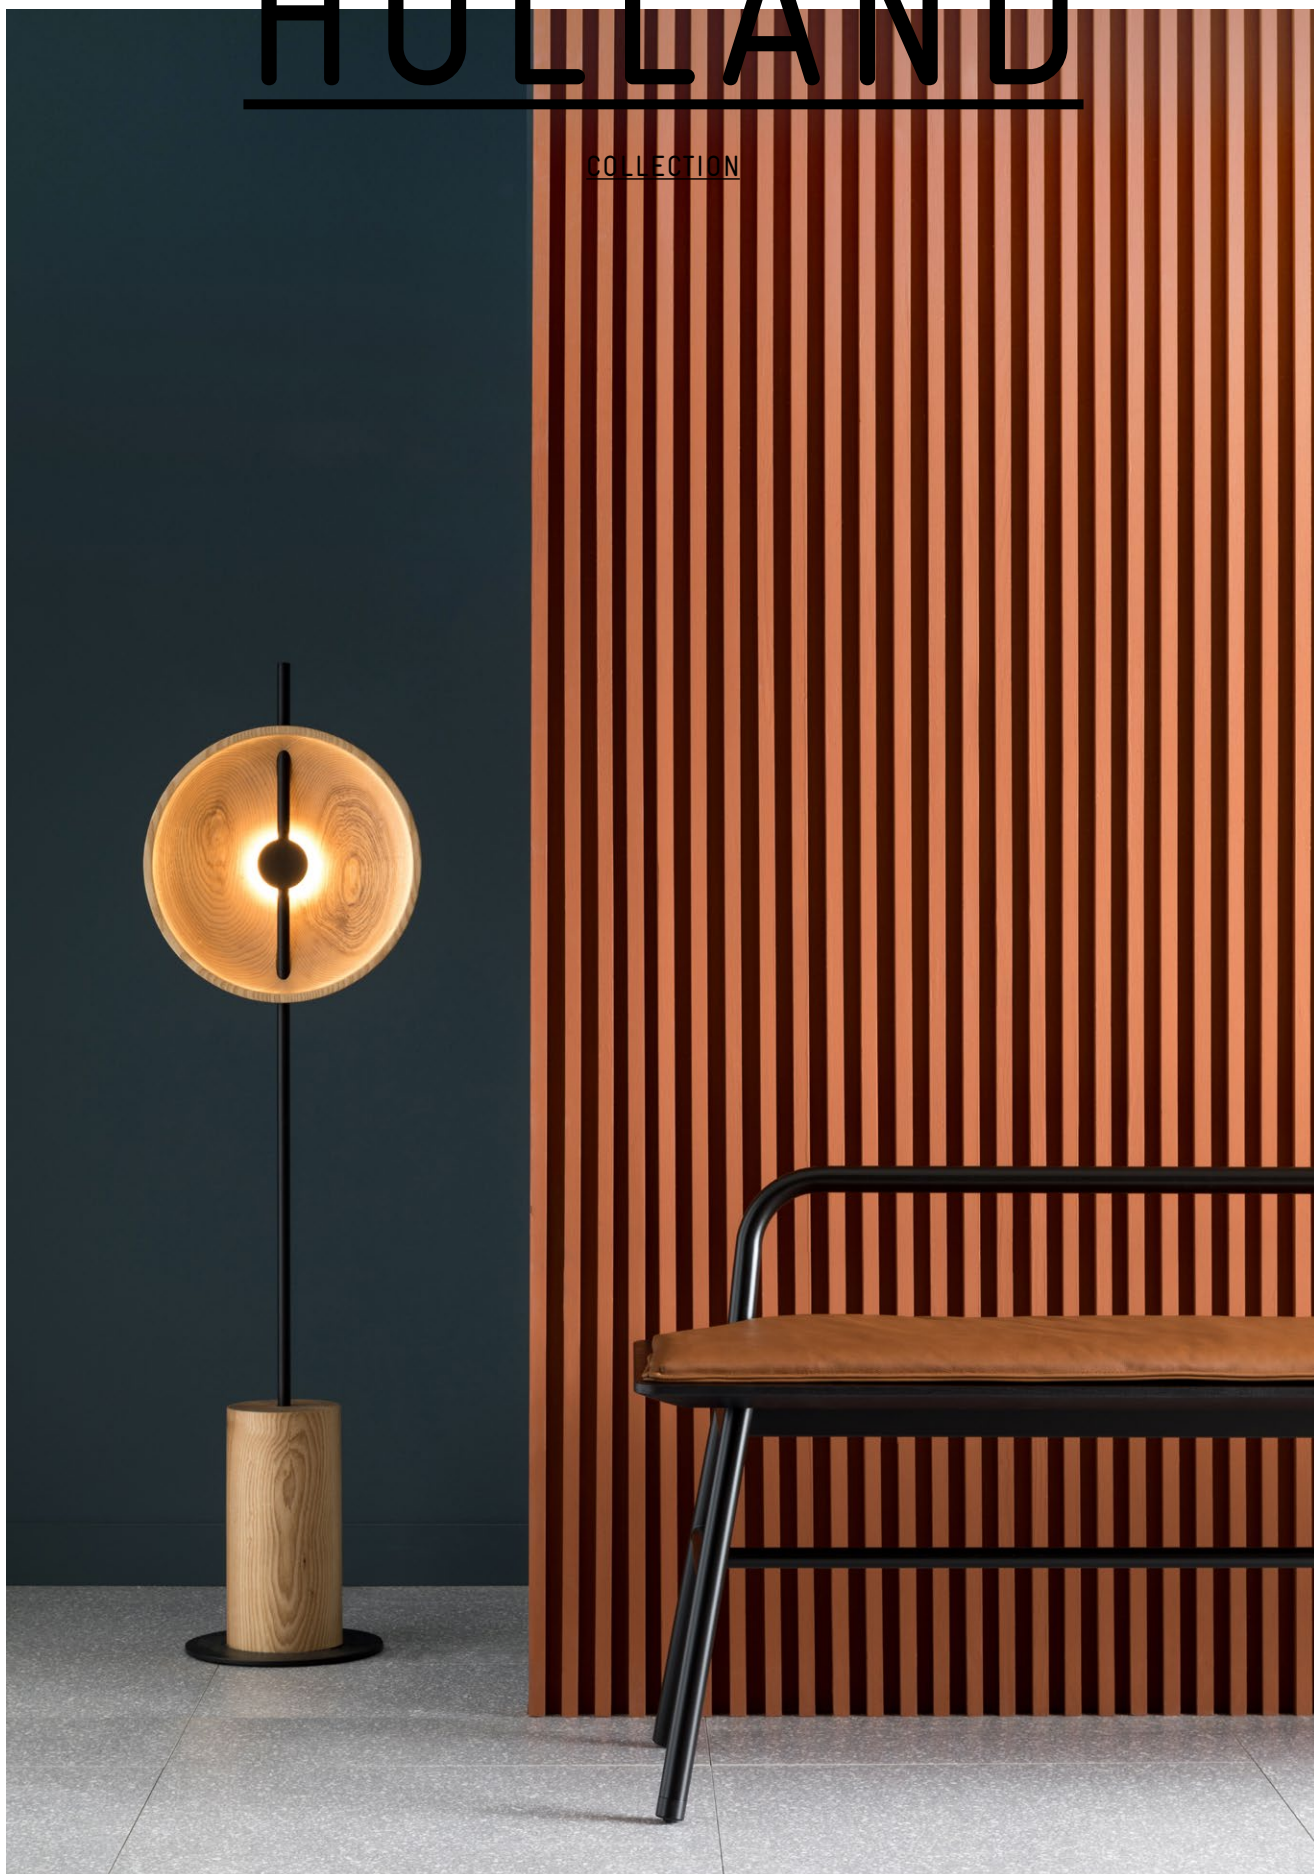

# HOLLAND

---

COLLECTION

HOLLAND BENCH

The Holland bench's beauty lies in its simplicity and structural rigor. Use it as a relaxed alternative to dining chairs, a functional bench in a hallway, at the foot of a bed, or as a flexible option in a commercial setting.

The Holland bench is available in two lengths with backrest and an optional slim seat pad.

MATERIALS

Wooden top available in natural or carbon stained ash.

Frame available satin black or metallic pewter.