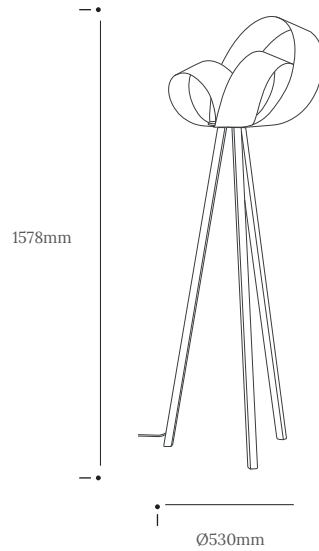

VERSO FLOOR LIGHT

Product Specification

Tom Raffield

Verso Floor Light

An ornate marriage of balance and light, the Verso Range is an asymmetrical wooden work of art that welcomes a fresh perspective. Forged from the Latin word to 'spin', the sculptural Verso Lighting Range calls back to nature and showcases the gravity defying, swooping motion of falling leaves in the wind.

Looping to create eye-catching asymmetry, the Verso Floor Light is cleverly crafted from three continuous length of sustainably sourced FSC timber that soars around the warm glow of an exposed bulb to cast a beautiful blend of light and shadow across hallways, living spaces and bedrooms alike. Igniting creativity within your space, the Verso Range looks different from every angle and exhibits its varying form to add playful personality to a wide range of interiors.

Alight your space with art.

Product Type : Floor Light	SKU	Wood types	Dimensions L x W x H (mm)		Weight (kg)	
			Unboxed	Boxed	Unboxed	Boxed
Verso Floor Light	TR-VERS-WDFLR-O	Oak	Ø530 x 1578	Shade 530 x 530 x 400	3.41	
	TR-VERS-WDFLR-W	Walnut		Stand 1260 x 135 x 135		
Materials	Oak	Walnut	Other materials			
			Metal mounting plate	Birch ply frame		
Finish	Wooden floor stand - Finished with a blend of natural wax oils to give a protective, hardwearing and beautiful finish. Shade - Non-toxic, hard wearing water based varnish - satin					
Wiring kit options	Brass bulb holder with black inline foot switch and plug		Wiring kit Plastic inline foot switch E27 (240v)	Flex Flex colour: grey fabric Cable length: 240cm from plug to bulb holder	Reccomended light bulb Max 25W LED	
Care information	Dusting your light regularly and with a light feather duster should keep your light looking clean, otherwise wipe with a damp cloth and remove any moisture with a dry cloth. Gentle furniture polishes can also be used.					
Additional information	- Suitable for use on 240v circuits. - This product can be plugged straight into a 240v outlet. - Assembly instructions and fixings included.					

Tom Raffield Ltd, F3 Church View Business Park, Bickland Water Rd, Falmouth TR11 4FZ, UK
tomraffield.com contact@tomraffield.com +44 (0) 1326 722725 #tomraffield @tomraffield

Due to the character of handcrafted natural products, all dimensions are approximate. Wood colour may slightly vary.
All products, prices and leadtimes are correct at time of print and are subject to change without notice.