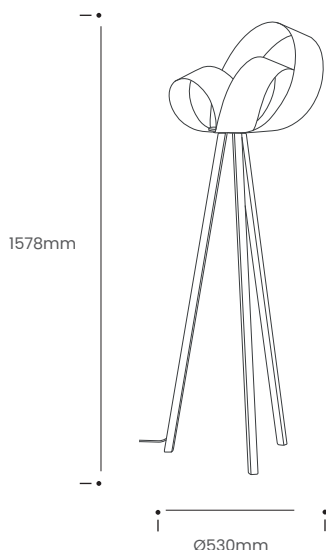

VERSO FLOOR LIGHT

Product Specification

Tom Raffield

Verso Floor Light

An ornate marriage of balance and light, the Verso Range is an asymmetrical wooden work of art that welcomes a fresh perspective. Forged from the Latin word to 'spin', the sculptural Verso Lighting Range calls back to nature and showcases the gravity defying, swooping motion of falling leaves in the wind.

Alight your space with art.

Product Type : Floor Light	SKU	Wood types	Dimensions L x W x H (mm)		Weight (kg)	
			Unboxed	Boxed	Unboxed	Boxed
Verso Floor Light	TR-VERS-WDFLR-O	Oak	Ø530 x 1578	Shade 530 x 530 x 400	3.41	
	TR-VERS-WDFLR-W	Walnut		Stand 1260 x 135 x 135		
Materials	Oak 	Walnut 	Other materials			
			Brass Brackets 	Birch ply frame 		
Finish	Wooden floor stand - Finished with a blend of natural wax oils to give a protective, hardwearing and beautiful finish. Shade - Non-toxic, hard wearing water based varnish - satin					
Wiring kit options	Brass bulb holder with black inline foot switch and plug 	Wiring kit	Flex	Recommended light bulb		
		Plastic inline foot switch 	Flex colour: grey fabric 			
		E27 (240v)	Cable length: 240cm from switch to bulb holder. 115cm from switch to plug.	Max 25W LED		
Care information	Dusting your light regularly and with a light feather duster should keep your light looking clean, otherwise wipe with a damp cloth and remove any moisture with a dry cloth. Gentle furniture polishes can also be used.					
Additional information	<ul style="list-style-type: none"> Suitable for use on 240v circuits. This product can be plugged straight into a 240v outlet. Assembly instructions and fixings included. 					