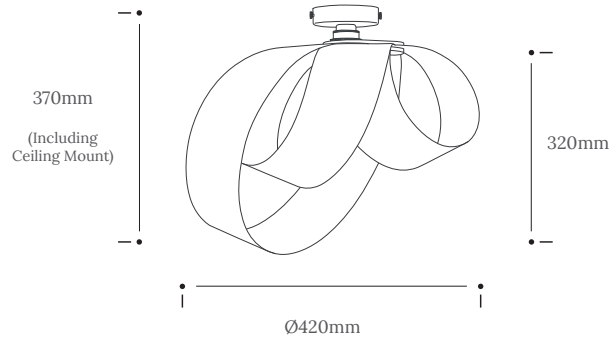

VERSO FLUSH CEILING LIGHT

Product Specification

Tom Raffield

Verso Small Flush Ceiling Light

Verso Flush Ceiling Light

An ornate marriage of balance and light, the Verso Range is an asymmetrical wooden work of art that welcomes a fresh perspective. Forged from the Latin word to 'spin', the sculptural Verso Lighting Range calls back to nature and showcases the gravity defying, swooping motion of falling leaves in the wind.

Looping to create eye-catching asymmetry, the Verso Flush Ceiling Light is cleverly crafted from one continuous length of sustainably sourced FSC timber that soars around the warm glow of an exposed bulb to cast a beautiful blend of light and shadow across hallways, living spaces and bedrooms alike. Igniting creativity within your space, the Verso Range looks different from every angle and exhibits its varying form to add playful personality to a wide range of interiors.

Alight your space with art.

Product Type : Flush Ceiling Light	SKU	Wood types	Dimensions L x W x H (mm)		Weight (kg)	
			Unboxed	Boxed	Unboxed	Boxed
Verso Small Flush Ceiling Light	TR-VERS-FL-A-SML	Ash	Ø340 x 270 Ø340 x 320 with mount		0.16	
	TR-VERS-FL-O-SML	Oak				
	TR-VERS-FL-W-SML	Walnut				
Verso Flush Ceiling Light	TR-VERS-FL-A	Ash	Ø420 x 320 Ø420 x 370 with mount		0.25	
	TR-VERS-FL-O	Oak				
	TR-VERS-FL-W	Walnut				
Materials	Ash 	Oak 	Walnut 	Other materials Birch ply hanging disk 		
Finish	Non-toxic, hard wearing water based varnish - satin					
Ceiling kit options	Brushed steel rose and bulb holder 	Ceiling kit	Flex		Reccomended light bulb	
		Ceiling rose: Ø100mm	-		Max 25W LED	
		E27 (240v)	-			
Care information	Dusting your light regularly and with a light feather duster should keep your light looking clean, otherwise wipe with a damp cloth and remove any moisture with a dry cloth. Gentle furniture polishes can also be used.					
Additional information	Installation instructions included.					