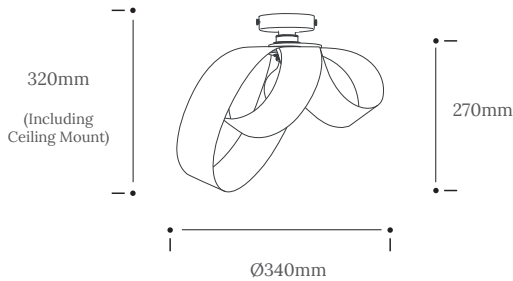

VERSO FLUSH CEILING LIGHT

Product Specification

Tom Raffield

Verso Small Flush Ceiling Light

Verso Flush Ceiling Light

An ornate marriage of balance and light, the Verso Range is an asymmetrical wooden work of art that welcomes a fresh perspective. Forged from the Latin word to 'spin', the sculptural Verso Lighting Range calls back to nature and showcases the gravity defying, swooping motion of falling leaves in the wind.

Looping to create eye-catching asymmetry, the Verso Flush Ceiling Light is cleverly crafted from one continuous length of sustainably sourced FSC timber that soars around the warm glow of an exposed bulb to cast a beautiful blend of light and shadow across hallways, living spaces and bedrooms alike. Igniting creativity within your space, the Verso Range looks different from every angle and exhibits its varying form to add playful personality to a wide range of interiors.

Alight your space with art.

Product Type : Flush Ceiling Light	SKU	Wood types	Dimensions L x W x H (mm)		Weight (kg)	
			Unboxed	Boxed	Unboxed	Boxed
Verso Small Flush Ceiling Light	TR-VERS-FL-A-SML	Ash	Ø340 x 270 Ø340 x 320 with mount		0.16	
	TR-VERS-FL-O-SML	Oak				
	TR-VERS-FL-W-SML	Walnut				
Verso Flush Ceiling Light	TR-VERS-FL-A	Ash	Ø420 x 320 Ø420 x 370 with mount		0.25	
	TR-VERS-FL-O	Oak				
	TR-VERS-FL-W	Walnut				
Materials	Ash 	Oak 	Walnut 	Other materials Birch ply hanging disk 		
Finish	Non-toxic, hard wearing water based varnish - satin					
Ceiling kit options	Brushed steel rose and bulb holder 	Ceiling kit	Flex		Reccomended light bulb	
		Ceiling rose: Ø100mm	-		Max 25W LED	
		E27 (240v)	-			
Care information	Dusting your light regularly and with a light feather duster should keep your light looking clean, otherwise wipe with a damp cloth and remove any moisture with a dry cloth. Gentle furniture polishes can also be used.					
Additional information	Installation instructions included.					