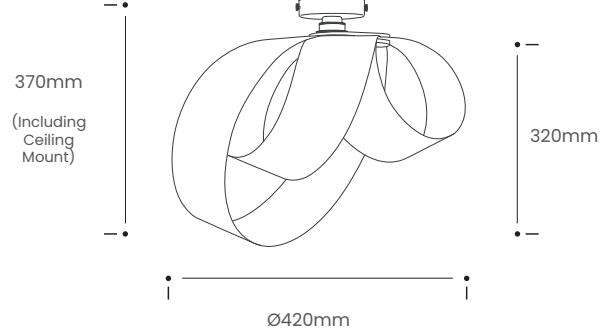

VERSO FLUSH CEILING LIGHT

Tom Raffield

Product Specification

Verso Small Flush Ceiling Light

Verso Flush Ceiling Light

An ornate marriage of balance and light, the Verso Range is an asymmetrical wooden work of art that welcomes a fresh perspective. Forged from the Latin word to 'spin', the sculptural Verso Lighting Range calls back to nature and showcases the gravity defying, swooping motion of falling leaves in the wind.

Looping to create eye-catching asymmetry, the Verso Flush Ceiling Light is cleverly crafted from one continuous length of sustainably sourced FSC timber that soars around the warm glow of an exposed bulb to cast a beautiful blend of light and shadow across hallways, living spaces and bedrooms alike. Igniting creativity within your space, the Verso Range looks different from every angle and exhibits its varying form to add playful personality to a wide range of interiors.

Alight your space with art.

Product Type : Flush Ceiling Light	SKU	Wood types	Dimensions L x W x H (mm)		Weight (kg)	
			Unboxed	Boxed	Unboxed	Boxed
Verso Small Flush Ceiling Light	TR-VERS-FL-A-SML	Ash	Ø340 x 270 Ø340 x 320 with mount		0.16	
	TR-VERS-FL-O-SML	Oak				
	TR-VERS-FL-W-SML	Walnut				
Verso Flush Ceiling Light	TR-VERS-FL-A	Ash	Ø420 x 320 Ø420 x 370 with mount		0.25	
	TR-VERS-FL-O	Oak				
	TR-VERS-FL-W	Walnut				
Materials	Ash 	Oak 	Walnut 	Other materials Birch ply hanging disk 		
Finish	Non-toxic, hard wearing water based varnish - satin					
Ceiling kit options	Brushed steel rose and bulb holder 	Ceiling kit	Flex	Recommended light bulb		
		Ceiling rose: Ø100mm E27 (240v)	-	Max 25W LED		
Care information	Dusting your light regularly and with a light feather duster should keep your light looking clean, otherwise wipe with a damp cloth and remove any moisture with a dry cloth. Gentle furniture polishes can also be used.					
Additional information	Installation instructions included.					