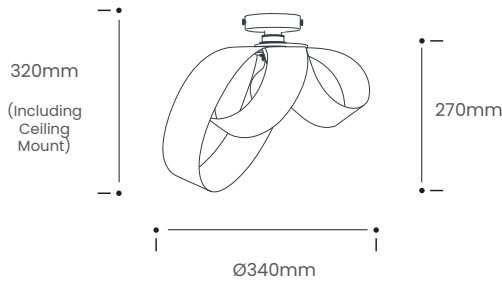

VERSO FLUSH CEILING LIGHT

Tom Raffield

Product Specification

Verso Small Flush Ceiling Light

Verso Flush Ceiling Light

An ornate marriage of balance and light, the Verso Range is an asymmetrical wooden work of art that welcomes a fresh perspective. Forged from the Latin word to 'spin', the sculptural Verso Lighting Range calls back to nature and showcases the gravity defying, swooping motion of falling leaves in the wind.

Looping to create eye-catching asymmetry, the Verso Flush Ceiling Light is cleverly crafted from one continuous length of sustainably sourced FSC timber that soars around the warm glow of an exposed bulb to cast a beautiful blend of light and shadow across hallways, living spaces and bedrooms alike. Igniting creativity within your space, the Verso Range looks different from every angle and exhibits its varying form to add playful personality to a wide range of interiors.

Alight your space with art.

Product Type : Flush Ceiling Light	SKU	Wood types	Dimensions L x W x H (mm)		Weight (kg)	
			Unboxed	Boxed	Unboxed	Boxed
Verso Small Flush Ceiling Light	TR-VERS-FL-A-SML	Ash	Ø340 x 270 Ø340 x 320 with mount		0.16	
	TR-VERS-FL-O-SML	Oak				
	TR-VERS-FL-W-SML	Walnut				
Verso Flush Ceiling Light	TR-VERS-FL-A	Ash	Ø420 x 320 Ø420 x 370 with mount		0.25	
	TR-VERS-FL-O	Oak				
	TR-VERS-FL-W	Walnut				
Materials	Ash 	Oak 	Walnut 	Other materials Birch ply hanging disk 		
Finish	Non-toxic, hard wearing water based varnish - satin					
Ceiling kit options	Brushed steel rose and bulb holder 	Ceiling kit	Flex	Recommended light bulb		
		Ceiling rose: Ø100mm E27 (240v)	-	Max 25W LED		
Care information	Dusting your light regularly and with a light feather duster should keep your light looking clean, otherwise wipe with a damp cloth and remove any moisture with a dry cloth. Gentle furniture polishes can also be used.					
Additional information	Installation instructions included.					