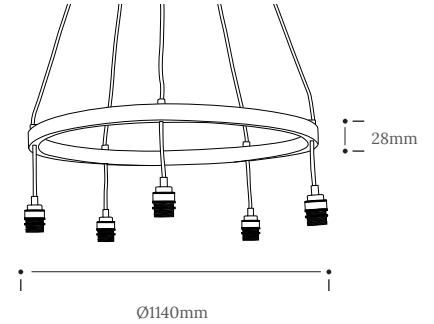

KERN PENDANT

Product Specification

Tom Raffield

Kern Pendant

Kern Pendant Large

Kern Pendant Giant

A steam bent hoop of solid oak suspended, filament bulbs laid bare. Striking, pure and clean, the Kern redefines the chandelier.

Minimalist design at its most powerful, the Kern's bold confidence belies its complexity. Demanding precision, strength and craftsmanship to achieve its smooth circumference, the result is modern, architectural, powerful.

With exposed flex tethering five bulbs to its sustainably sourced oak frame, the Kern starts a new chapter in lighting design.

Ensure your space is remembered.

Product Type : Pendant Light	SKU	Wood types	Dimensions L x W x H (mm)		Weight (kg)	
			Unboxed	Boxed	Unboxed	Boxed
Kern Pendant	TR-KERN-P-O	Oak	Ø560 x 28	615 x 615 x 390	1.5	5.3
Kern Pendant Large	TR-KERN-P-O-LRG	Oak	Ø775 x 28	825 x 825 x 165	1.6	7.5
Kern Pendant Giant	TR-KERN-P-O-GNT	Oak	Ø1140 x 28	1325 x 1325 x 165	1.8	15
Materials	Oak 				Other materials	
Finish	Finished with a blend of natural wax oils to give a protective, hardwearing and beautiful finish.					
Ceiling kit options	Black ceiling rose and brass bulb holders 	Ceiling kit Ceiling rose: Ø150mm E27 (240v)	Flex Flex colour: black fabric  Flex length: 3m (Adjustable)	Reccomended light bulbs Max 25W LED		
Care information	Dusting your light regularly and with a light feather duster should keep your light looking clean, otherwise wipe with a damp cloth and remove any moisture with a dry cloth. Gentle furniture polishes can also be used.					
Additional information	<ul style="list-style-type: none"> Suitable for use on 240v circuits. Installation instructions included. This product must be installed by a qualified electrician. 					