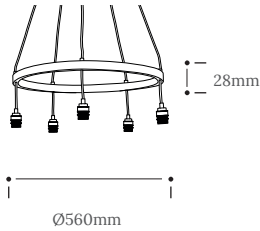

KERN PENDANT

Product Specification

Tom Raffield

Kern Pendant

Kern Pendant Large

Kern Pendant Giant

A steam bent hoop of solid oak suspended, filament bulbs laid bare. Striking, pure and clean, the Kern redefines the chandelier.

With exposed flex tethering five bulbs to its sustainably sourced oak frame, the Kern starts a new chapter in lighting design.

Ensure your space is remembered.

Product Type : Pendant Light	SKU	Wood types	Dimensions L x W x H (mm)		Weight (kg)	
			Unboxed	Boxed	Unboxed	Boxed
Kern Pendant	TR-KERN-P-O	Oak	Ø560 x 28	615 x 615 x 390	1.5	5.3
Kern Pendant Large	TR-KERN-P-O-LRG	Oak	Ø775 x 28	825 x 825 x 165	1.6	7.5
Kern Pendant Giant	TR-KERN-P-O-GNT	Oak	Ø1140 x 28	1325 x 1325 x 165	1.8	15
Materials	Oak 				Other materials	
Finish	Finished with a blend of natural wax oils to give a protective, hardwearing and beautiful finish.					
Ceiling kit options	Black ceiling rose and brass bulb holders 	Ceiling kit Ceiling rose: Ø150mm E27 (240v)	Flex Flex colour: black fabric  Flex length: 3m (Adjustable)	Reccomended light bulbs Max 25W LED		
Care information	Dusting your light regularly and with a light feather duster should keep your light looking clean, otherwise wipe with a damp cloth and remove any moisture with a dry cloth. Gentle furniture polishes can also be used.					
Additional information	<ul style="list-style-type: none"> Suitable for use on 240v circuits. Installation instructions included. This product must be installed by a qualified electrician. 					