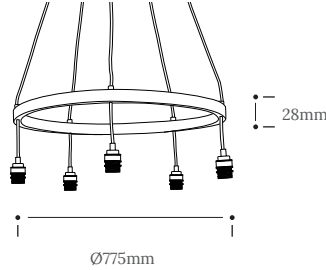

KERN PENDANT

Product Specification

Tom Raffield

Kern Pendant

Kern Pendant Large

Kern Pendant Giant

A steam bent hoop of solid oak suspended, filament bulbs laid bare. Striking, pure and clean, the Kern redefines the chandelier.

Minimalist design at its most powerful, the Kern's bold confidence belies its complexity. Demanding precision, strength and craftsmanship to achieve its smooth circumference, the result is modern, architectural, powerful.

With exposed flex tethering five bulbs to its sustainably sourced oak frame, the Kern starts a new chapter in lighting design.

Ensure your space is remembered.

Product Type : Pendant Light	SKU	Wood types	Dimensions L x W x H (mm)		Weight (kg)	
			Unboxed	Boxed	Unboxed	Boxed
Kern Pendant	TR-KERN-P-O	Oak	Ø560 x 28	615 x 615 x 390	1.5	5.3
Kern Pendant Large	TR-KERN-P-O-LRG	Oak	Ø775 x 28	825 x 825 x 165	1.6	7.5
Kern Pendant Giant	TR-KERN-P-O-GNT	Oak	Ø1140 x 28	1325 x 1325 x 165	1.8	15
Materials	Oak 				Other materials	
Finish	Finished with a blend of natural wax oils to give a protective, hardwearing and beautiful finish.					
Ceiling kit options	Black ceiling rose and brass bulb holders 	Ceiling kit Ceiling rose: Ø150mm E27 (240v)	Flex Flex colour: black fabric  Flex length: 3m (Adjustable)	Reccomended light bulbs Max 25W LED		
Care information	Dusting your light regularly and with a light feather duster should keep your light looking clean, otherwise wipe with a damp cloth and remove any moisture with a dry cloth. Gentle furniture polishes can also be used.					
Additional information	<ul style="list-style-type: none"> Suitable for use on 240v circuits. Installation instructions included. This product must be installed by a qualified electrician. 					