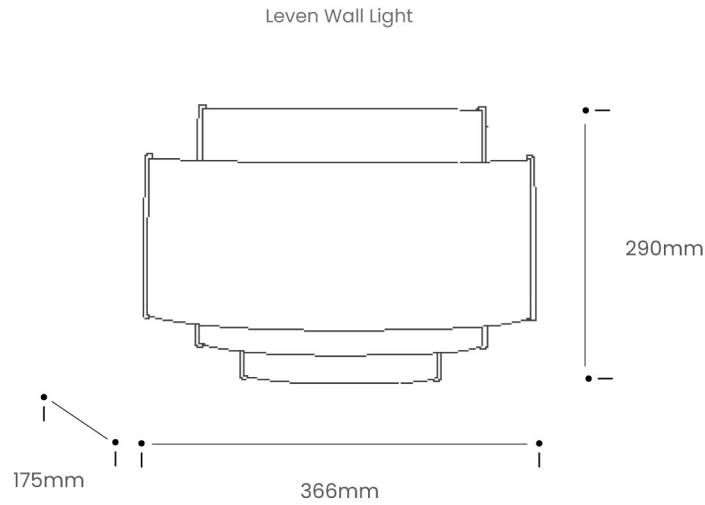

LEVEN WALL LIGHT

Product Specification

Tom Raffield

Showcasing structural beauty. Inspired by the striking formations of smooth, sea-eroded cliff faces and ridged headlands that distinguish the north coast of Cornwall, the Leven Lighting Range effortlessly elevates space with its tiered drum aesthetic.

Meaning 'level' in Cornish, the Leven Wall Light is handcrafted using four tiers of curving oak or walnut timber that tautly wrap around a central plywood frame. Each layer of sustainably sourced wood builds a balanced silhouette of careful craftsmanship. Use the Leven Wall Light to illuminate hallways, living spaces and bedrooms alike as the versatile downlighting effect is suited to a myriad of interiors.

Glow beyond. Elevate your interior.

Product Type : Wall Light	SKU	Wood types	Dimensions L x W x H (mm)		Weight (kg)	
			Unboxed	Boxed	Unboxed	Boxed
Leven Wall Light	TR-LEVN-WL-O	Oak	366 x 175 x 290	470 x 465 x 325	0.51	
	TR-LEVN-WL-W	Walnut				
Materials	Oak	Walnut	Other materials			
			Birch ply frame			
Finish	Hanging bracket - Finished with a blend of natural wax oils to give a protective, hardwearing and beautiful finish. Shade - Non-toxic, hard wearing water based varnish - satin					
Wall kit options	Brushed steel rose and bulb holder 	Wall kit	Flex		Recomended light bulb	
		Rose: Ø100mm E27 (240v)	-		Max 25W LED	
Care information	Dusting your light regularly and with a light feather duster should keep your light looking clean, otherwise wipe with a damp cloth and remove any moisture with a dry cloth. Gentle furniture polishes can also be used.					
Additional information	<ul style="list-style-type: none"> Suitable for use on 240v circuits. Installation instructions and fixings included. This product must be installed by a qualified electrician. 					