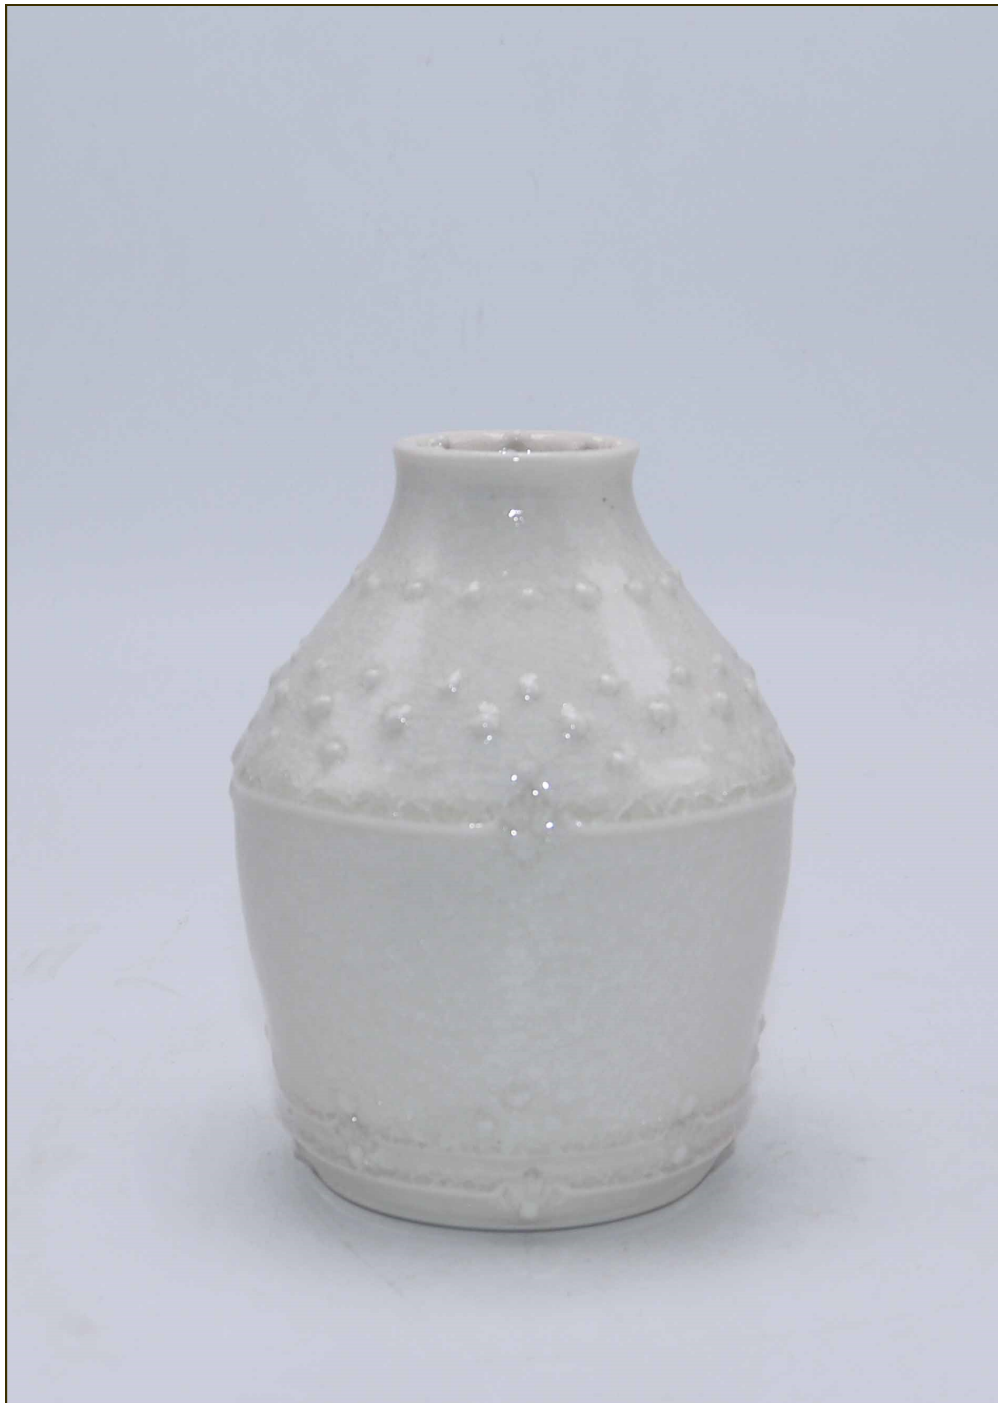

# Jan Showers

AA 114  
Small Ivory decorative vase  
3 3/4" dia X 4 3/4" h