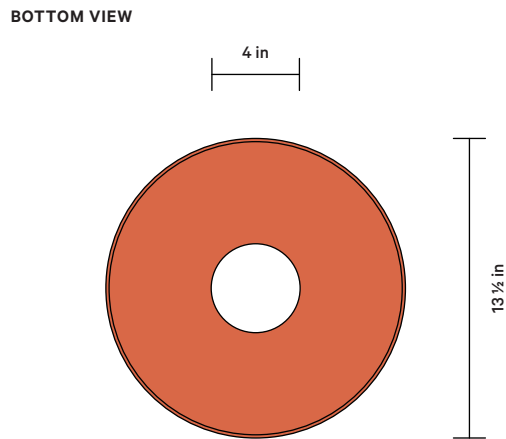

In Common With

The Alien shade is handmade by draping a slab of clay over a press mold. Have questions or need help deciding? Contact sales@incommonwith.com.

DETAILS

Materials	Ceramic, Steel, Glass
Bulb Included	G9 / 110 V / 4.5 W / 450 lm / 2700 K Dimmable
Lead Time	12 Weeks
Max Wattage	10 W
Certifications	 

FINISH OPTIONS

- Tan Clay
- White Clay
- Terracotta

NOTES

1. Every ceramic shade is handmade and may exhibit slight variations in form and material.
2. Comes with 8 feet of black or white rubber cord that can be cut to your desired length on-site