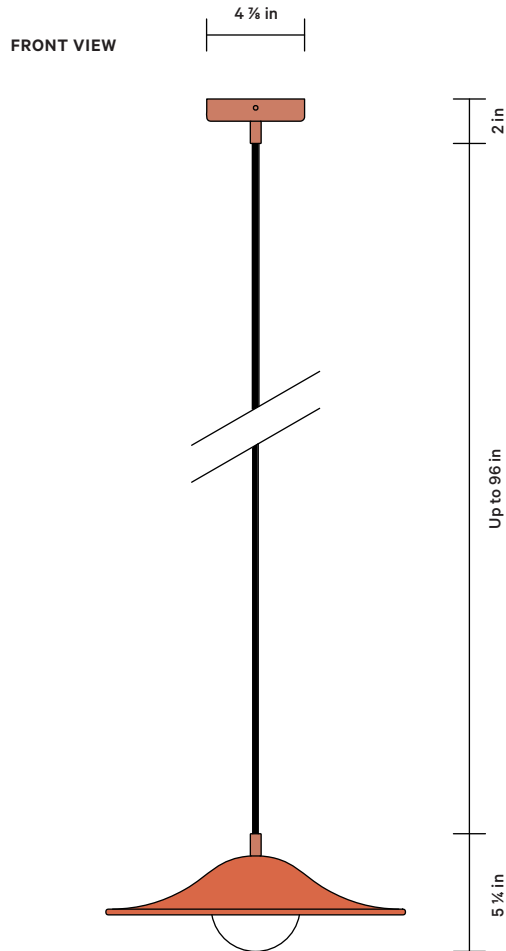

In Common With

The Alien shade is handmade by draping a slab of clay over a press mold. Have questions or need help deciding? Contact sales@incommonwith.com.

DETAILS

Materials	Ceramic, Steel, Glass
Bulb Included	G9 / 110 V / 4.5 W / 450 lm / 2700 K Dimmable
Lead Time	12 Weeks
Max Wattage	10 W
Certifications	 

FINISH OPTIONS

- Tan Clay
- White Clay
- Terracotta

NOTES

1. Every ceramic shade is handmade and may exhibit slight variations in form and material.
2. Comes with 8 feet of black or white rubber cord that can be cut to your desired length on-site