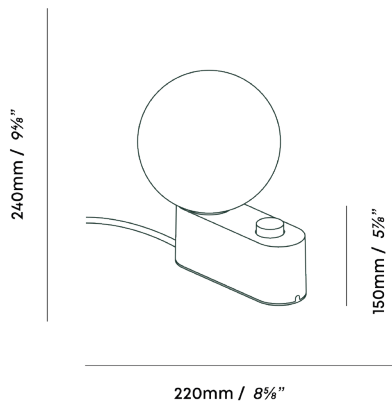

US ALUMINA LAMP IN BLOSSOM

tala®

SKU: ALM-SPHR-IV-BLS-TBL-01-US

FINISH: BLOSSOM

FIXTURE - PHYSICAL

Total dimension:	L 8 5/8in x W 5 7/8in x H 9 1/2in
Cable length:	10ft
Materials:	Powder coated aluminium
Finish:	Blossom
Weight:	1.69lbs
IP rating:	IP20 - Suitable for dry locations
Base:	E26

FIXTURE - ELECTRICAL

Power:	25W
Voltage:	110-120V
Frequency:	50/60Hz

BULB

Bulb dimension:	L 5 7/8in x H 7 4/8in
Glass shape:	G47
Materials:	Glass and nickel
Glass finish:	Matte White
Weight:	0.43 lbs
Max. working temp.:	40 °C
IP rating:	IP54
Power:	8W
Current:	0.08 A
Voltage:	110-120V~
Frequency:	50/60Hz
Base:	E26

ILLUMINATION PER BULB

CCT:	2000-2800K
Lumens:	680lm
Incand equiv:	53W
Flicker:	<5%
Beam angle:	360°
Light source:	LED
CRI:	95Ra
R9:	80
TM30-Rg:	100
TM30-Rf:	90

WARRANTY 2 years

EAN 5060400157693

Tala Energy Ltd. 25b Vyner Street,
London, E2 9DG, United Kingdom