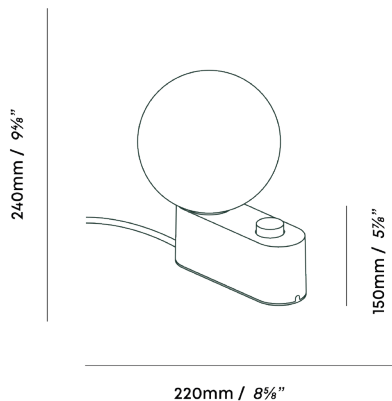

## FIXTURE - PHYSICAL

Total dimension:	L 8 5/8in x W 5 7/8in x H 9 1/2in
Cable length:	10ft
Materials:	Powder coated aluminium
Finish:	Sage
Weight:	1.69lbs
IP rating:	IP20 - Suitable for dry locations
Base:	E26

## BULB

Bulb dimension:	L 5 7/8in x H 7 4/8in
Glass shape:	G47
Materials:	Glass and nickel
Glass finish:	Matte White
Weight:	0.43 lbs
Max. working temp.:	40 °C
IP rating:	IP54
Power:	8W
Current:	0.08A
Voltage:	110-120V~
Frequency:	50/60Hz
Base:	E26