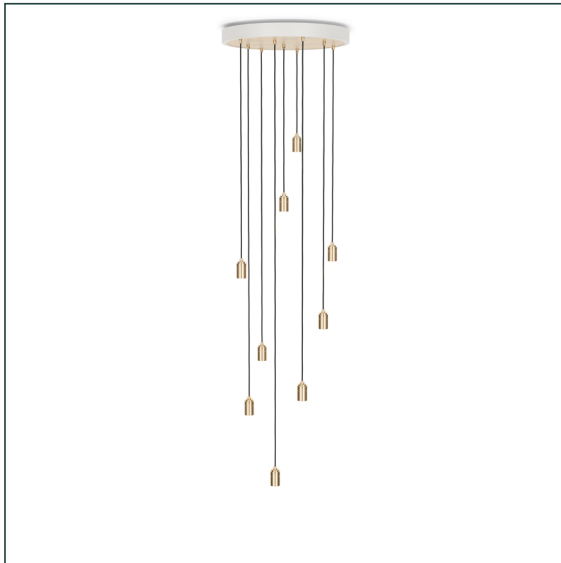

BRASS NINE PENDANT

tala®

SKU: CP-WHT-LRG-BP-01-US CEILING CANOPY + PENDANT SET

The Brass Nine Pendant by Tala is an impressive lighting system designed for maximum impact. Encased in a large white circular canopy, a broad Oak disc and nine Brass grips form a practical yet attractive base to hang nine Brass pendants at varying lengths, creating a spectacular lighting display.

PHYSICAL

Pendant:	L 1 5/8 x W 1 5/8 x H 3 1/8in
Ceiling rose:	L 20 x W 20 x H 2in
Cable length:	16' 4"
Materials:	Brass, powder coated, brass plated steel
Finish:	Brass
Weight:	8133g
IP rating:	IP20
Base:	E26