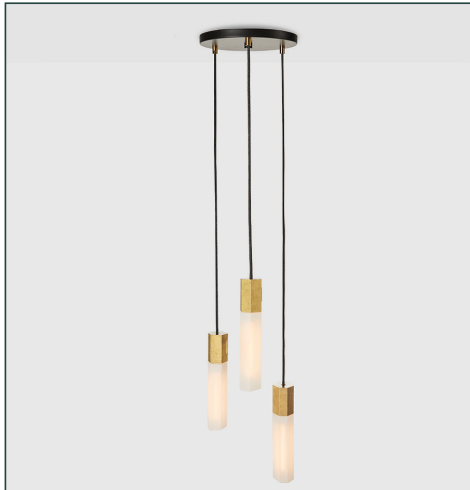

# US BASALT TRIPLE PENDANT IN BRASS

tala®

SKU: BSALT-I-SET-TRI-PD-01-US

FINISH: BRASS

## FIXTURE - PHYSICAL

Pendant dimension:	L 2 1/4in x W 2 1/4in x H 3in
Ceiling rose dimension:	L 9 7/8in x W 9 7/8in x H 6/8in
Cable length:	13ft
Materials:	Brass
Finish:	Brass
Weight:	4.24lbs
IP rating:	IP20
Base:	E26

## BULB

Bulb dimension:	L 2 1/8in x H 8 5/8in
Glass shape:	T18*
Materials:	Glass and nickel
Glass finish:	Frosted
Weight:	0.32lbs
Max. working temp.:	40 °C
IP rating:	IP54
Power:	5W
Current:	0.05 A
Voltage:	110-120V~
Frequency:	50/60Hz
Base:	E26

## ILLUMINATION PER BULB

CCT:	2200K
Lumens:	280 lm
Incand equiv:	27 W
Flicker:	<5%
Beam angle:	360°
Light source:	LED
CRI:	95Ra
R9:	75
TM30-Rg:	100
TM30-Rf:	90

**WARRANTY** 2 years

**EAN** 5060400156474

Tala Energy Ltd. 25b Vyner Street,  
London, E2 9DG, United Kingdom