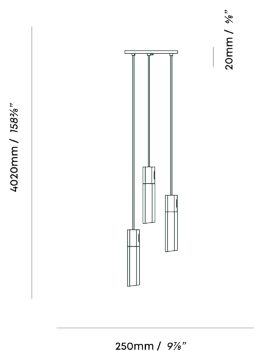

# US BASALT TRIPLE PENDANT IN BRASS

tala®

SKU: BSALT-I-SET-TRI-PD-01-US

FINISH: BRASS

## FIXTURE - PHYSICAL

Pendant dimension:	L 2 1/4in x W 2 1/4in x H 3in
Ceiling rose dimension:	L 9 7/8in x W 9 7/8in x H 6/8in
Cable length:	13ft
Materials:	Brass
Finish:	Brass
Weight:	4.24lbs
IP rating:	IP20
Base:	E26

## BULB

Bulb dimension:	L 2 1/8in x H 8 5/8in
Glass shape:	T18*
Materials:	Glass and nickel
Glass finish:	Frosted
Weight:	0.32lbs
Max. working temp.:	40 °C
IP rating:	IP54
Power:	5W
Current:	0.05 A
Voltage:	110-120V~
Frequency:	50/60Hz
Base:	E26

## ILLUMINATION PER BULB

CCT:	2200K
Lumens:	280 lm
Incand equiv:	27 W
Flicker:	<5%
Beam angle:	360°
Light source:	LED
CRI:	95Ra
R9:	75
TM30-Rg:	100
TM30-Rf:	90

**WARRANTY** 2 years

**EAN** 5060400156474

Tala Energy Ltd. 25b Vyner Street,  
London, E2 9DG, United Kingdom