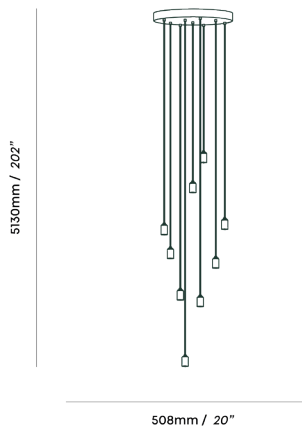

US ALUMINA NINE PENDANT IN CHALK

tala®

SKU: CP-CHK-LRG-ALM-01-US

FINISH: CHALK

FIXTURE - PHYSICAL

Pendant dimension:	L 2in x W 2in x H 3 5/8in
Ceiling rose dimension:	L 20in x W 20in x H 2in
Cable length:	16ft 4in
Number of bulbs:	9
Materials:	Powder coated aluminium, steel
Finish:	Chalk
Weight:	22.93lbs
IP rating:	Dry location
Base:	E26

FIXTURE - ELECTRICAL

Power:	72W
Voltage:	110-120V~
Frequency:	50/60Hz

WARRANTY 2 years

EAN 5060915711304

Tala Energy Ltd. 25b Vyner Street,
London, E2 9DG, United Kingdom

Tala North America Inc.
C/O LH Frishkoff & Company
546 5th Avenue, FL 9
New York NY 10036
United States