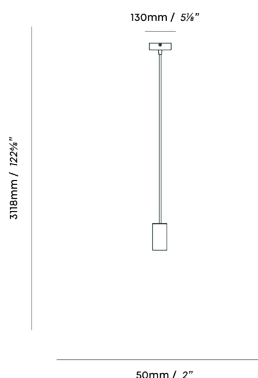

WARRANTY 2 years

EAN 5060915711243

Tala Energy Ltd. 25b Vyner Street,
London, E2 9DG, United Kingdom

Tala North America Inc.
C/O LH Frishkoff & Company
546 5th Avenue, FL 9
New York NY 10036
United States

talalighting.com | hello@tala.co.uk | +1 (240) 724-8111