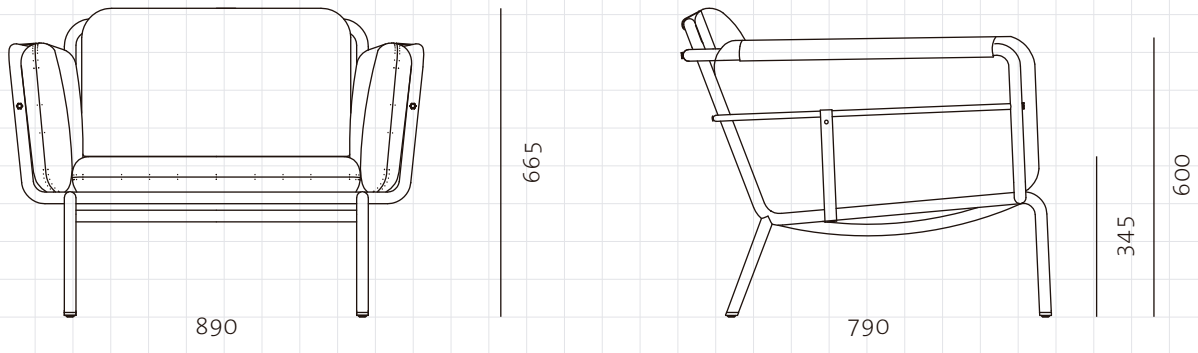

Valet Club Chair

**CODE**  
**DIMENSIONS**

VA-S411  
W890 x D790 x H665mm  
Seating height: 345mm

**NET WEIGHT**  
**ENVIRONMENT**  
**MATERIALS**

19.0 kg  
Indoor  
Powder coated steel frame, upholstered cushion, brass plated stainless steel, leather  
\*Please refer to website or contact your local representative for complete material swatches.

**SHIPPING**

<b>Package</b>	Assembled		
<b>Package Qty</b>	1 pcs/box		
<b>Packaging</b>	<b>Measurement (mm)</b>	<b>Volume (cbm)</b>	<b>Gross Weight (kg)</b>
<b>FCL</b>	W960 x D855 x H730	0.60	25.70
<b>LCL/AIR</b>	W980 x D875 x H825	0.71	35.66